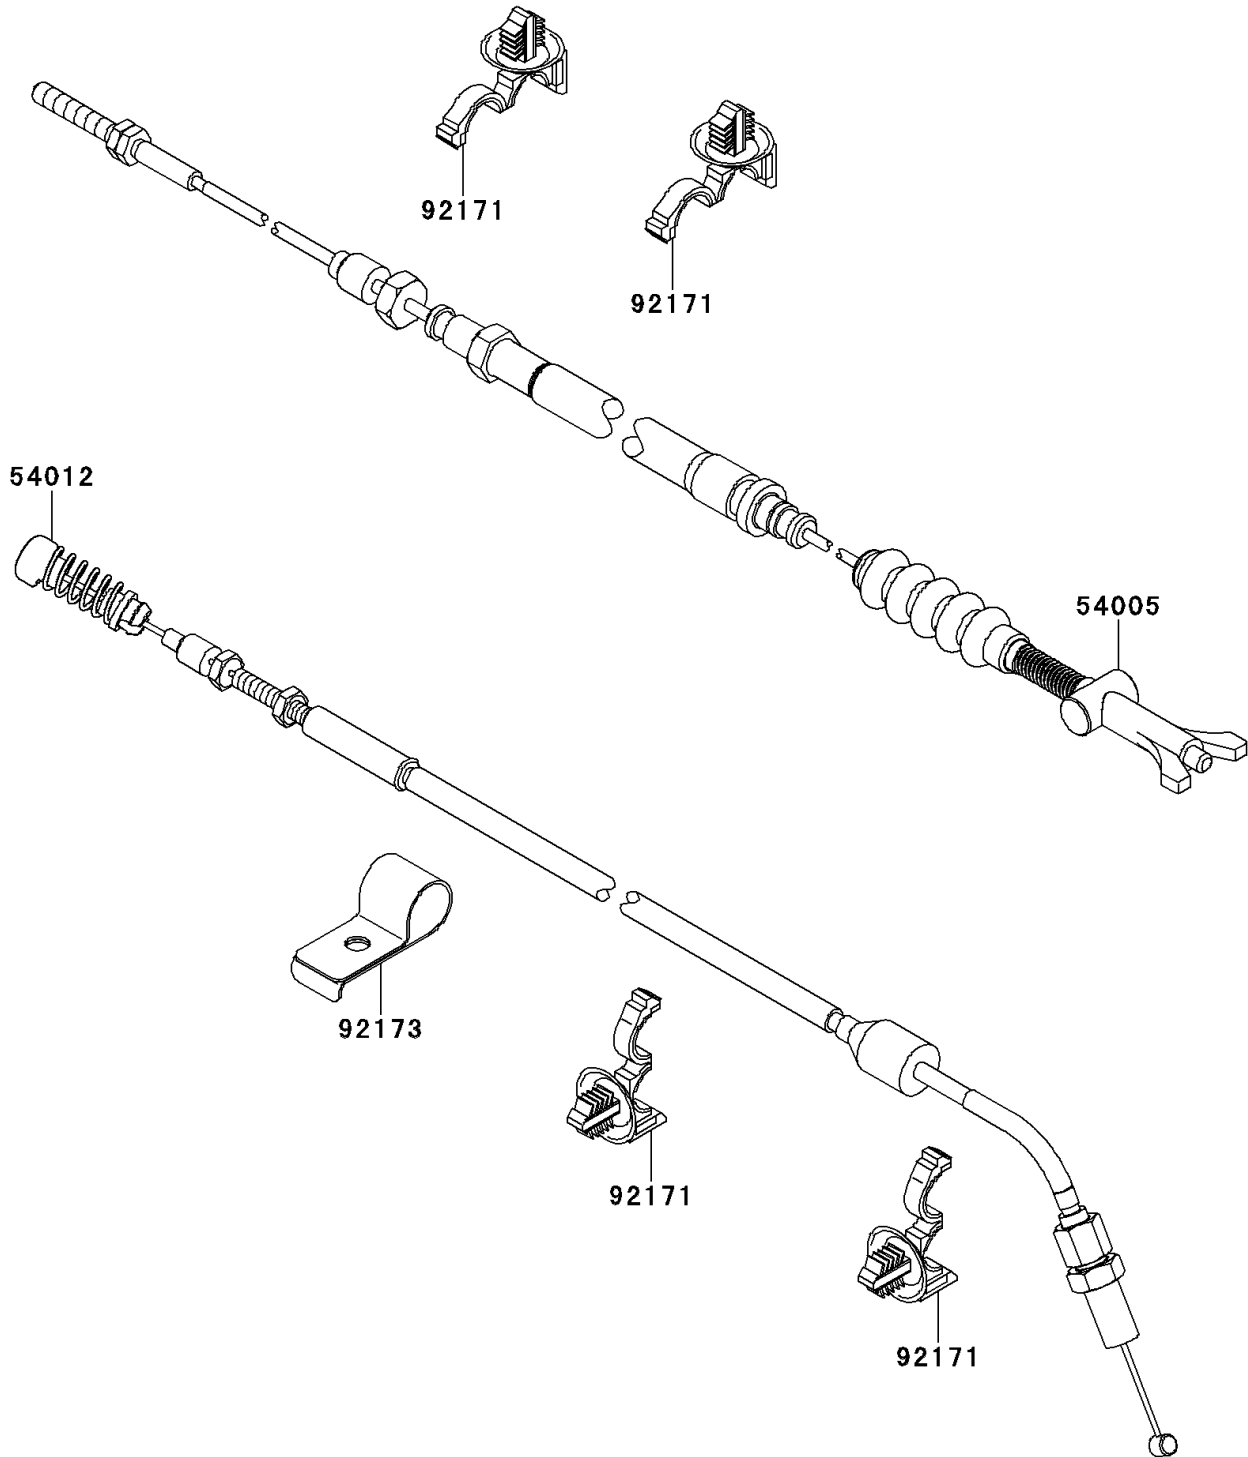

2013 TERYX4™ 750 4x4 (Canadian) PARTS DIAGRAM

Cables

F2540

2013 TERYX4™ 750 4x4 (Canadian) PARTS LIST

Cables

ITEM NAME	PART NUMBER	QUANTITY
CABLE-BRAKE,PARKING (Ref # 54005)	54005-0305	1
CABLE-THROTTLE (Ref # 54012)	54012-0561	1
CLAMP (Ref # 92171)	92171-0453	4
CLAMP (Ref # 92173)	92173-0955	1