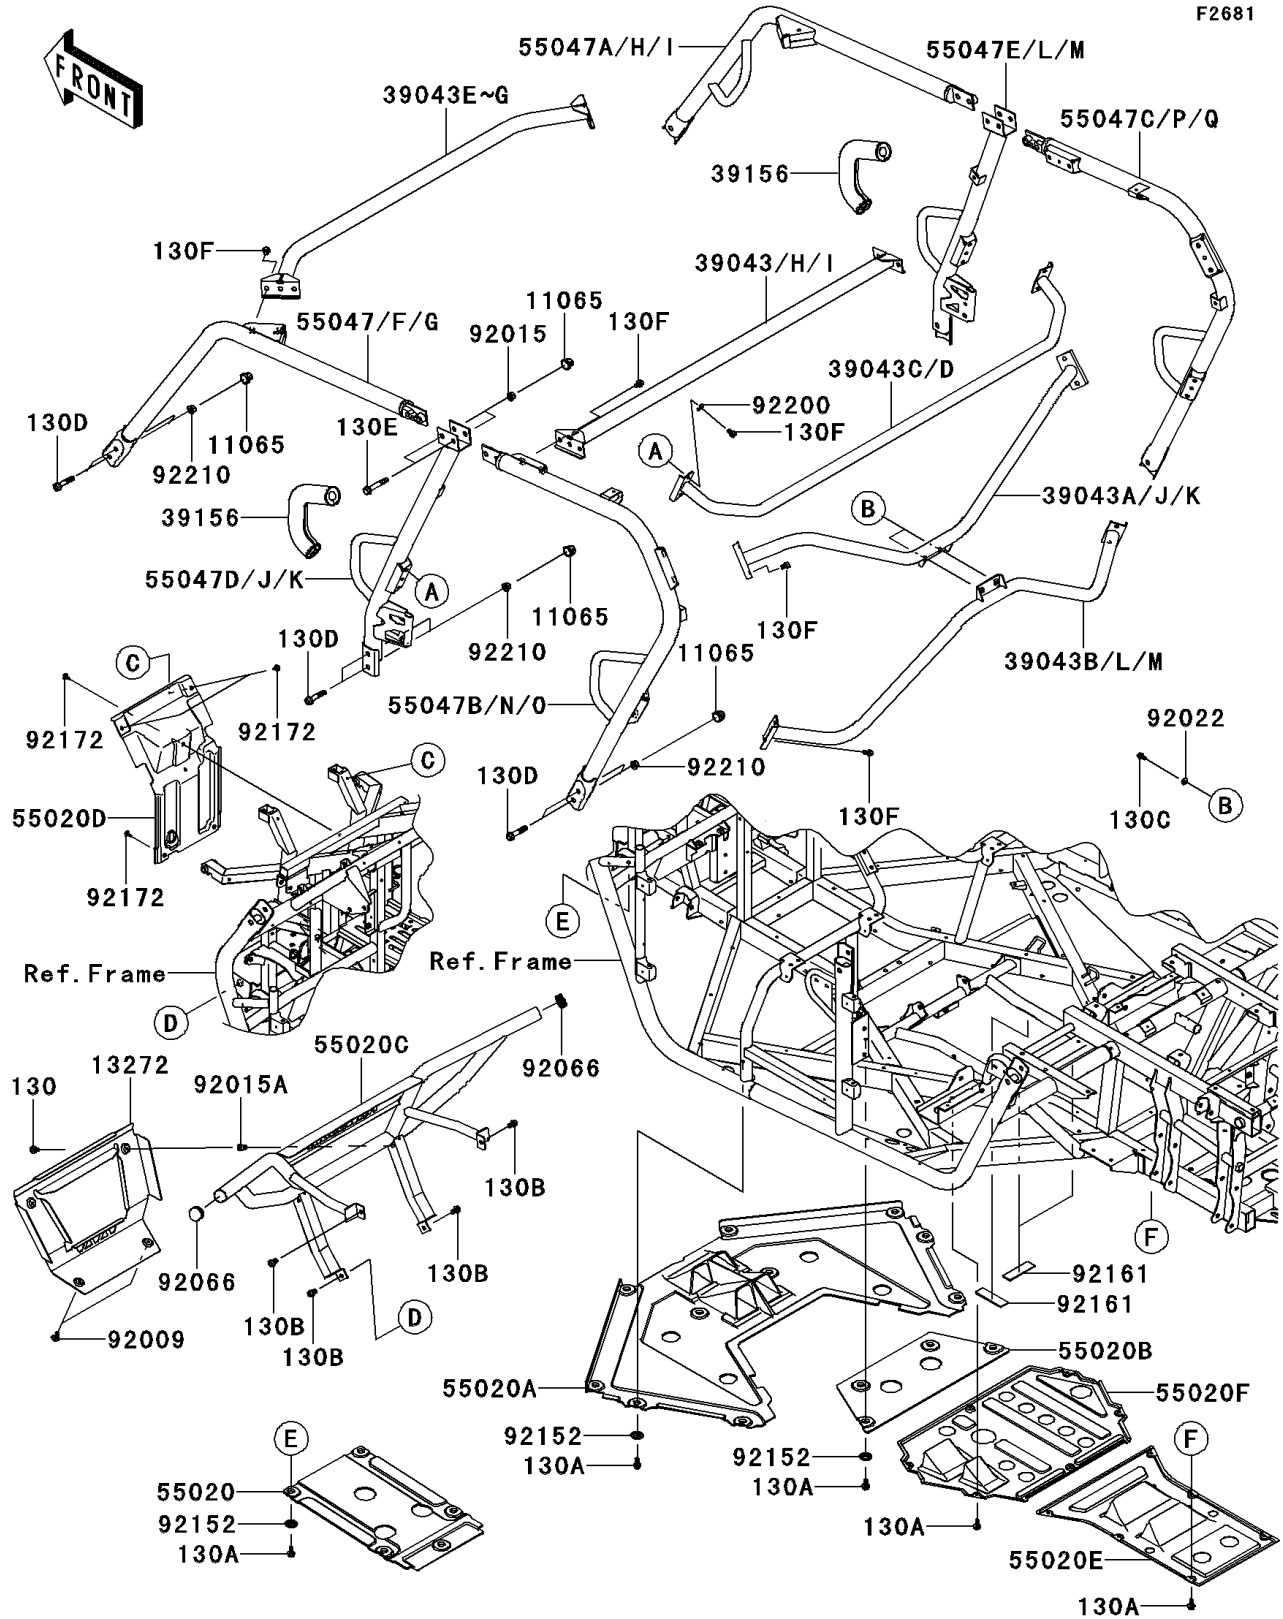

# 2013 TERYX4™ 750 4x4 (Canadian) PARTS DIAGRAM

Guards/Cab Frame

F2681

## 2013 TERYX4™ 750 4x4 (Canadian) PARTS LIST

### Guards/Cab Frame

ITEM NAME	PART NUMBER	QUANTITY
CAP (Ref # 11065)	11065-0751	16
PLATE,T.BLACK (Ref # 13272)	13272-0994-388	1
CROSSMEMBER-COMP,CNT,LWR,RED (Ref # 39043C)	39043-0325-16I	1
CROSSMEMBER-COMP,FR,UPP,RED (Ref # 39043F)	39043-0328-16I	1
CROSSMEMBER-COMP,FR,UPP,T.BLK (Ref # 39043G)	39043-0328-388	1
CROSSMEMBER-COMP,CNT,UPP,RED (Ref # 39043H)	39043-0329-16I	1
CROSSMEMBER-COMP,CNT,UPP,T.BLK (Ref # 39043I)	39043-0329-388	1
CROSSMEMBER-COMP,RR,UPP,RED (Ref # 39043J)	39043-0330-16I	1
CROSSMEMBER-COMP,RR,UPP,T.BLK (Ref # 39043K)	39043-0330-388	1
CROSSMEMBER-COMP,RR,LWR,RED (Ref # 39043L)	39043-0331-16I	1
CROSSMEMBER-COMP,RR,LWR,T.BLK (Ref # 39043M)	39043-0331-388	1
PAD (Ref # 39156)	39156-0764	2
GUARD,SKID,FR (Ref # 55020)	55020-0723	1
GUARD,SKID,FR MIDDLE (Ref # 55020A)	55020-0724	1
GUARD,SKID,CNT,FR (Ref # 55020B)	55020-0726	1
GUARD,FRONT,T.BLACK (Ref # 55020C)	55020-0727-388	1
GUARD,FR FRAME (Ref # 55020D)	55020-0741	1
GUARD,SKID,RR (Ref # 55020E)	55020-0812	1
GUARD,SKID,CNT (Ref # 55020F)	55020-0815	1
BAR-COMP,A-PILLAR,LH,T.S.RED (Ref # 55047F)	55047-0334-16I	1
BAR-COMP,A-PILLAR,LH,T.BLACK (Ref # 55047G)	55047-0334-388	1
BAR-COMP,A-PILLAR,RH,T.S.RED (Ref # 55047H)	55047-0335-16I	1
BOLT-FLANGED,6X14 (Ref # 130)	130AB0614	2
BOLT-FLANGED,6X14 (Ref # 130A)	130BA0614	31
BOLT-FLANGED,10X16 (Ref # 130B)	130BA1016	4
BOLT-FLANGED,8X16 (Ref # 130C)	130BB0816	2
BOLT-FLANGED,12X60 (Ref # 130D)	130BB1260	12
BOLT-FLANGED,12X75 (Ref # 130E)	130BB1275	4
BOLT-FLANGED,10X14 (Ref # 130F)	130CB1014	20