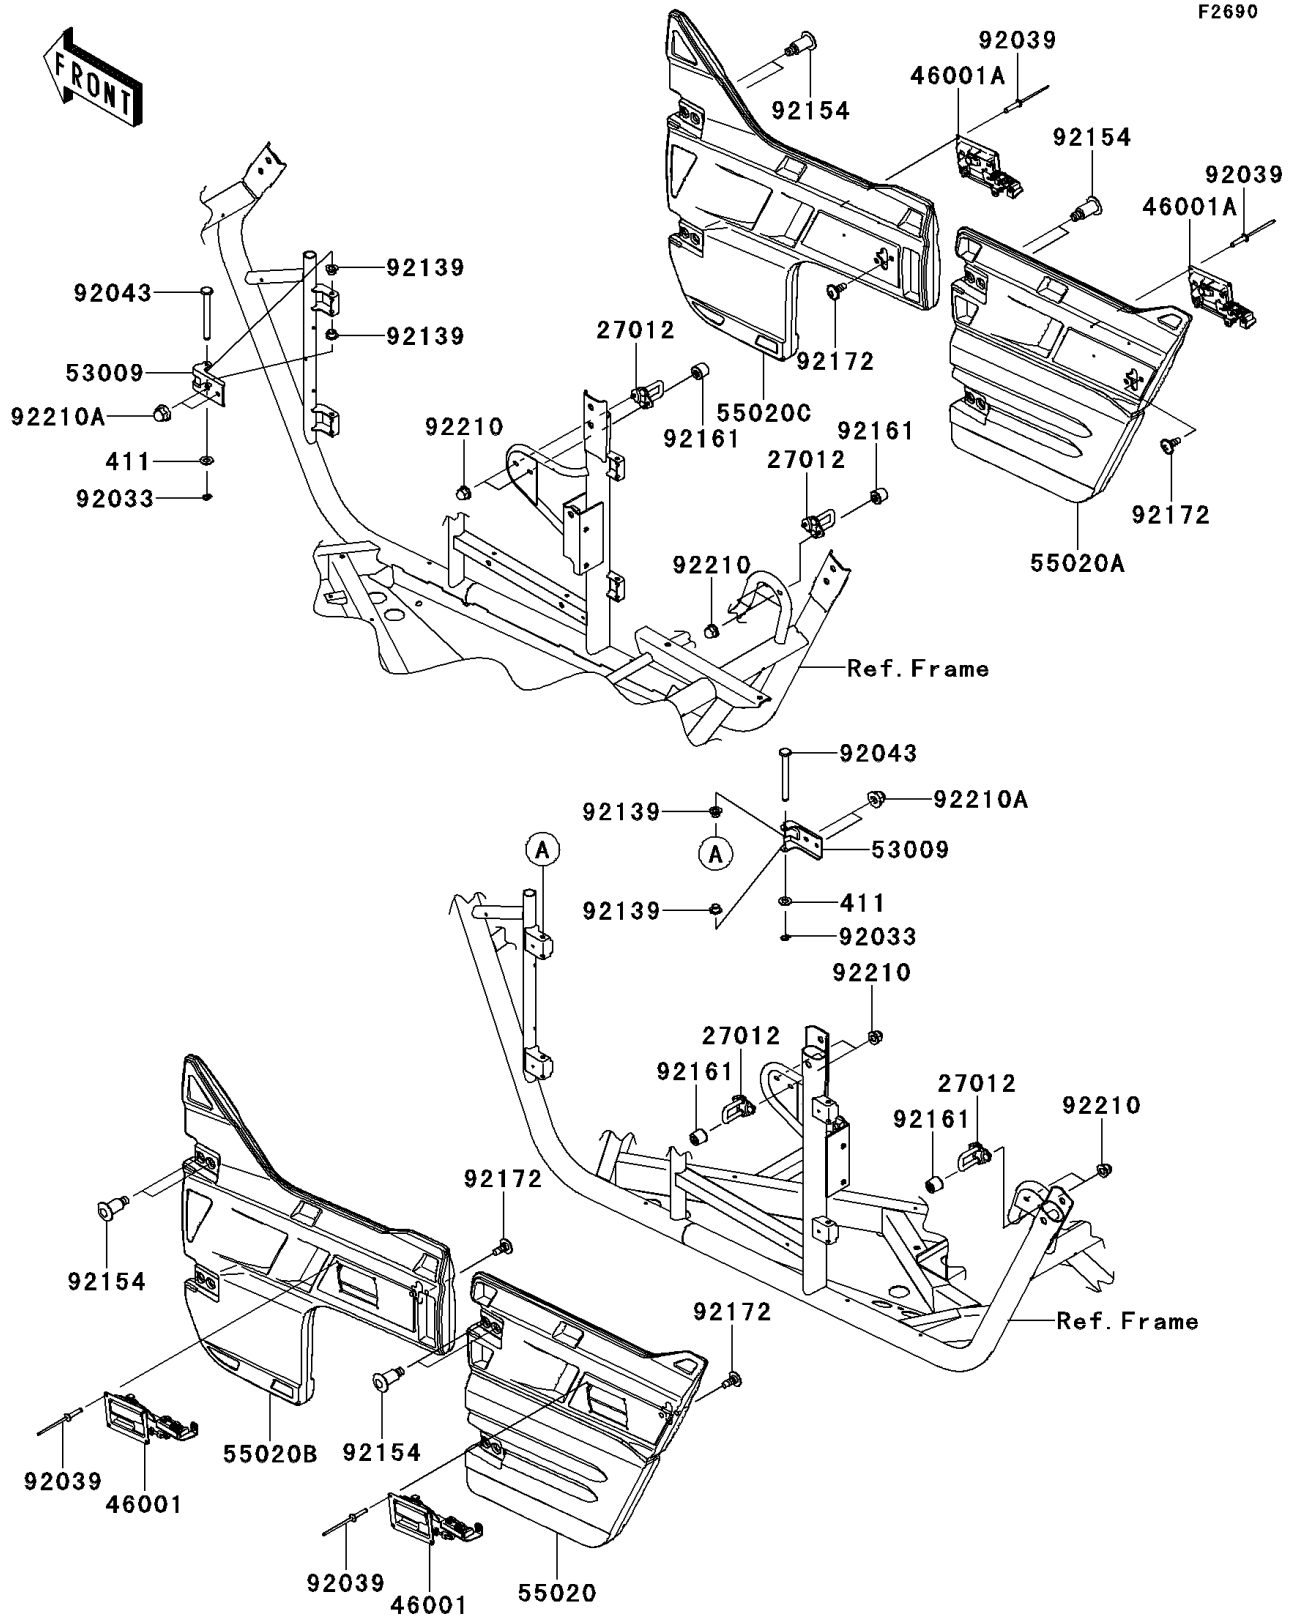

# 2013 TERYX4™ 750 4x4 (Canadian) PARTS DIAGRAM

Door

## 2013 TERYX4™ 750 4x4 (Canadian) PARTS LIST

Door

ITEM NAME	PART NUMBER	QUANTITY
HOOK (Ref # 27012)	27012-0705	4
WASHER-PLAIN,6.5X13X1 (Ref # 411)	411AB0600	8
HANDLE-ASSY,SIDE GUARD,LH (Ref # 46001)	46001-0556	2
HANDLE-ASSY,SIDE GUARD,RH (Ref # 46001A)	46001-0557	2
HINGE (Ref # 53009)	53009-0303	8
GUARD,SIDE,RR,LH (Ref # 55020)	55020-0728	1
GUARD,SIDE,RR,RH (Ref # 55020A)	55020-0729	1
GUARD,SIDE,FR,LH (Ref # 55020B)	55020-0730	1
GUARD,SIDE,FR,RH (Ref # 55020C)	55020-0731	1
RING-SNAP (Ref # 92033)	92033-0719	8
RIVET,4.0X17.5 (Ref # 92039)	92039-0703	16
PIN,6X56 (Ref # 92043)	92043-0743	8
BUSHING,6X8X6 (Ref # 92139)	92139-0709	16
BOLT,SOCKET,8X30 (Ref # 92154)	92154-0712	16
DAMPER,9X28X24.3 (Ref # 92161)	92161-1456	4
SCREW,6X16 (Ref # 92172)	92172-0711	8
NUT,CAP,6MM (Ref # 92210)	92210-0003	8
NUT,CAP,8MM (Ref # 92210A)	92210-0488	16