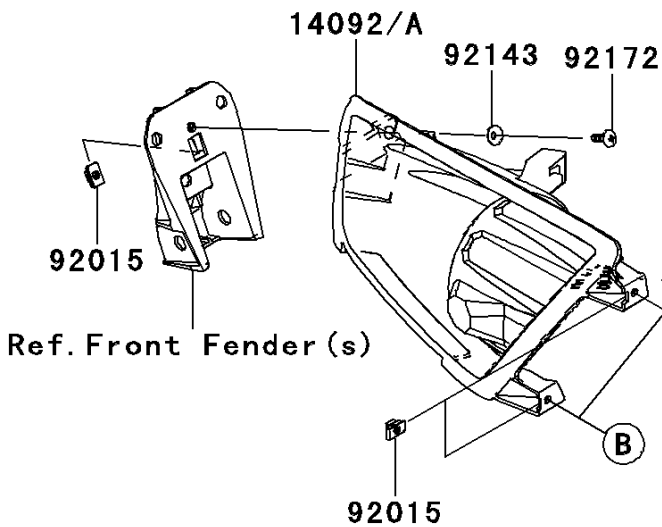

2012 TERYX4™ 750 4x4 PARTS DIAGRAM

Headlight(s)

F2710

| | |
|----|----------|
| LH | (14092) |
| RH | (14092A) |

| | |
|----|----------|
| LH | (14092B) |
| RH | (14092C) |

2012 TERYX4™ 750 4x4 PARTS LIST

Headlight(s)

| ITEM NAME | PART NUMBER | QUANTITY |
|--------------------------------------|-------------|----------|
| BOLT-FLANGED-SMALL,6X25 (Ref # 132) | 132BA0625 | 4 |
| COVER,HEAD LAMP,FR,LH (Ref # 14092) | 14092-0054 | 1 |
| COVER,HEAD LAMP,FR,RH (Ref # 14092A) | 14092-0055 | 1 |
| COVER,HEAD LAMP,RR,LH (Ref # 14092B) | 14092-0056 | 1 |
| COVER,HEAD LAMP,RR,RH (Ref # 14092C) | 14092-0057 | 1 |
| SCREW-PAN-WP-CROS,4X45 (Ref # 224) | 224AA0445 | 2 |
| LENS-COMP,HEAD LAMP (Ref # 23007) | 23007-0096 | 2 |
| NUT,4MM,FOCUS ADJUST (Ref # 23020) | 23020-018 | 2 |
| NUT,5MM (Ref # 92015) | 92015-1627 | 6 |
| NUT,RUBBER,6MM (Ref # 92015A) | 92015-1692 | 2 |
| WASHER,6.5X20X1.6 (Ref # 92022) | 92022-125 | 4 |
| COLLAR,6.8X10X12 (Ref # 92027) | 92027-162 | 4 |
| BULB,12V 35/35W (Ref # 92069) | 92069-0019 | 2 |
| DAMPER (Ref # 92075) | 92075-1690 | 4 |
| SPRING,FOCUS ADJUST (Ref # 92081) | 92081-1896 | 2 |
| COLLAR (Ref # 92143) | 92143-1087 | 6 |
| SCREW,5X16 (Ref # 92172) | 92172-0322 | 6 |
| SCREW,TAPPING,5X10 (Ref # 92172A) | 92172-1061 | 2 |
| CLAMP (Ref # 92173) | 92173-0104 | 6 |
| NUT (Ref # 92210) | 92210-1125 | 4 |