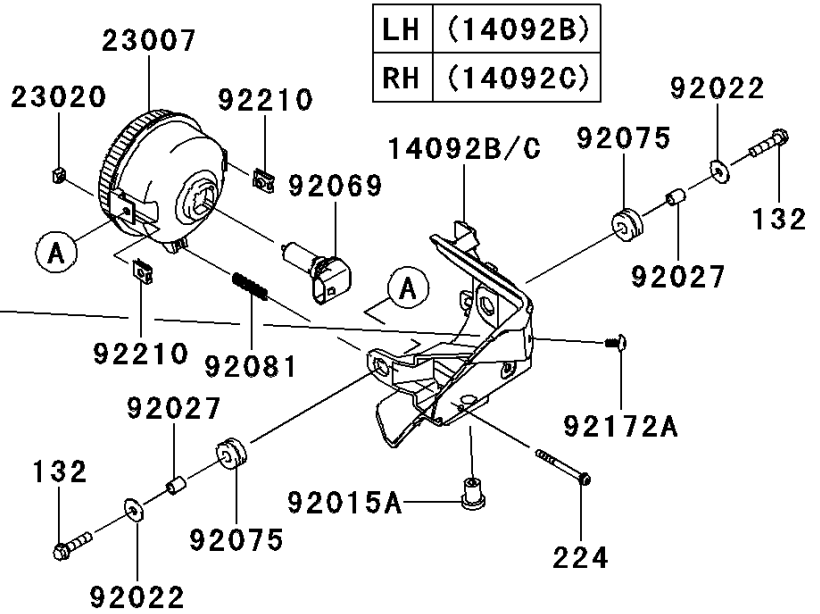

2012 TERYX4™ 750 4x4 PARTS DIAGRAM

Headlight(s)

F2710

| | |
|----|----------|
| LH | (14092) |
| RH | (14092A) |

| | |
|----|----------|
| LH | (14092B) |
| RH | (14092C) |

2012 TERYX4™ 750 4x4 PARTS LIST

Headlight(s)

| ITEM NAME | PART NUMBER | QUANTITY |
|--------------------------------------|-------------|----------|
| BOLT-FLANGED-SMALL,6X25 (Ref # 132) | 132BA0625 | 4 |
| COVER,HEAD LAMP,FR,LH (Ref # 14092) | 14092-0054 | 1 |
| COVER,HEAD LAMP,FR,RH (Ref # 14092A) | 14092-0055 | 1 |
| COVER,HEAD LAMP,RR,LH (Ref # 14092B) | 14092-0056 | 1 |
| COVER,HEAD LAMP,RR,RH (Ref # 14092C) | 14092-0057 | 1 |
| SCREW-PAN-WP-CROS,4X45 (Ref # 224) | 224AA0445 | 2 |
| LENS-COMP,HEAD LAMP (Ref # 23007) | 23007-0096 | 2 |
| NUT,4MM,FOCUS ADJUST (Ref # 23020) | 23020-018 | 2 |
| NUT,5MM (Ref # 92015) | 92015-1627 | 6 |
| NUT,RUBBER,6MM (Ref # 92015A) | 92015-1692 | 2 |
| WASHER,6.5X20X1.6 (Ref # 92022) | 92022-125 | 4 |
| COLLAR,6.8X10X12 (Ref # 92027) | 92027-162 | 4 |
| BULB,12V 35/35W (Ref # 92069) | 92069-0019 | 2 |
| DAMPER (Ref # 92075) | 92075-1690 | 4 |
| SPRING,FOCUS ADJUST (Ref # 92081) | 92081-1896 | 2 |
| COLLAR (Ref # 92143) | 92143-1087 | 6 |
| SCREW,5X16 (Ref # 92172) | 92172-0322 | 6 |
| SCREW,TAPPING,5X10 (Ref # 92172A) | 92172-1061 | 2 |
| CLAMP (Ref # 92173) | 92173-0104 | 6 |
| NUT (Ref # 92210) | 92210-1125 | 4 |