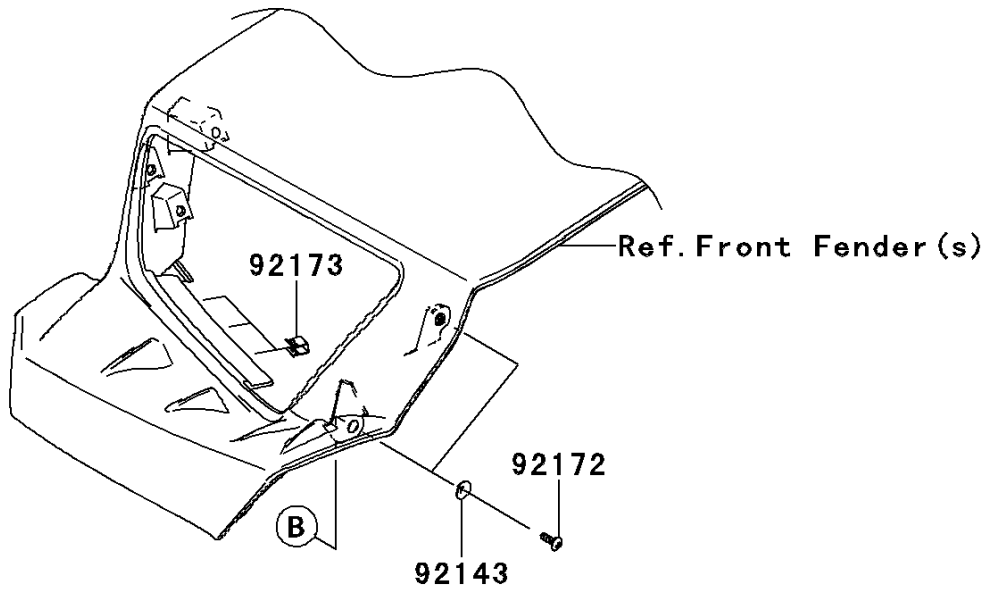

2012 TERYX4™ 750 4x4 PARTS DIAGRAM

Headlight(s)

F2710

| | |
|----|----------|
| LH | (14092) |
| RH | (14092A) |

| | |
|----|----------|
| LH | (14092B) |
| RH | (14092C) |

2012 TERYX4™ 750 4x4 PARTS LIST

Headlight(s)

| ITEM NAME | PART NUMBER | QUANTITY |
|--------------------------------------|-------------|----------|
| BOLT-FLANGED-SMALL,6X25 (Ref # 132) | 132BA0625 | 4 |
| COVER,HEAD LAMP,FR,LH (Ref # 14092) | 14092-0054 | 1 |
| COVER,HEAD LAMP,FR,RH (Ref # 14092A) | 14092-0055 | 1 |
| COVER,HEAD LAMP,RR,LH (Ref # 14092B) | 14092-0056 | 1 |
| COVER,HEAD LAMP,RR,RH (Ref # 14092C) | 14092-0057 | 1 |
| SCREW-PAN-WP-CROS,4X45 (Ref # 224) | 224AA0445 | 2 |
| LENS-COMP,HEAD LAMP (Ref # 23007) | 23007-0096 | 2 |
| NUT,4MM,FOCUS ADJUST (Ref # 23020) | 23020-018 | 2 |
| NUT,5MM (Ref # 92015) | 92015-1627 | 6 |
| NUT,RUBBER,6MM (Ref # 92015A) | 92015-1692 | 2 |
| WASHER,6.5X20X1.6 (Ref # 92022) | 92022-125 | 4 |
| COLLAR,6.8X10X12 (Ref # 92027) | 92027-162 | 4 |
| BULB,12V 35/35W (Ref # 92069) | 92069-0019 | 2 |
| DAMPER (Ref # 92075) | 92075-1690 | 4 |
| SPRING,FOCUS ADJUST (Ref # 92081) | 92081-1896 | 2 |
| COLLAR (Ref # 92143) | 92143-1087 | 6 |
| SCREW,5X16 (Ref # 92172) | 92172-0322 | 6 |
| SCREW,TAPPING,5X10 (Ref # 92172A) | 92172-1061 | 2 |
| CLAMP (Ref # 92173) | 92173-0104 | 6 |
| NUT (Ref # 92210) | 92210-1125 | 4 |