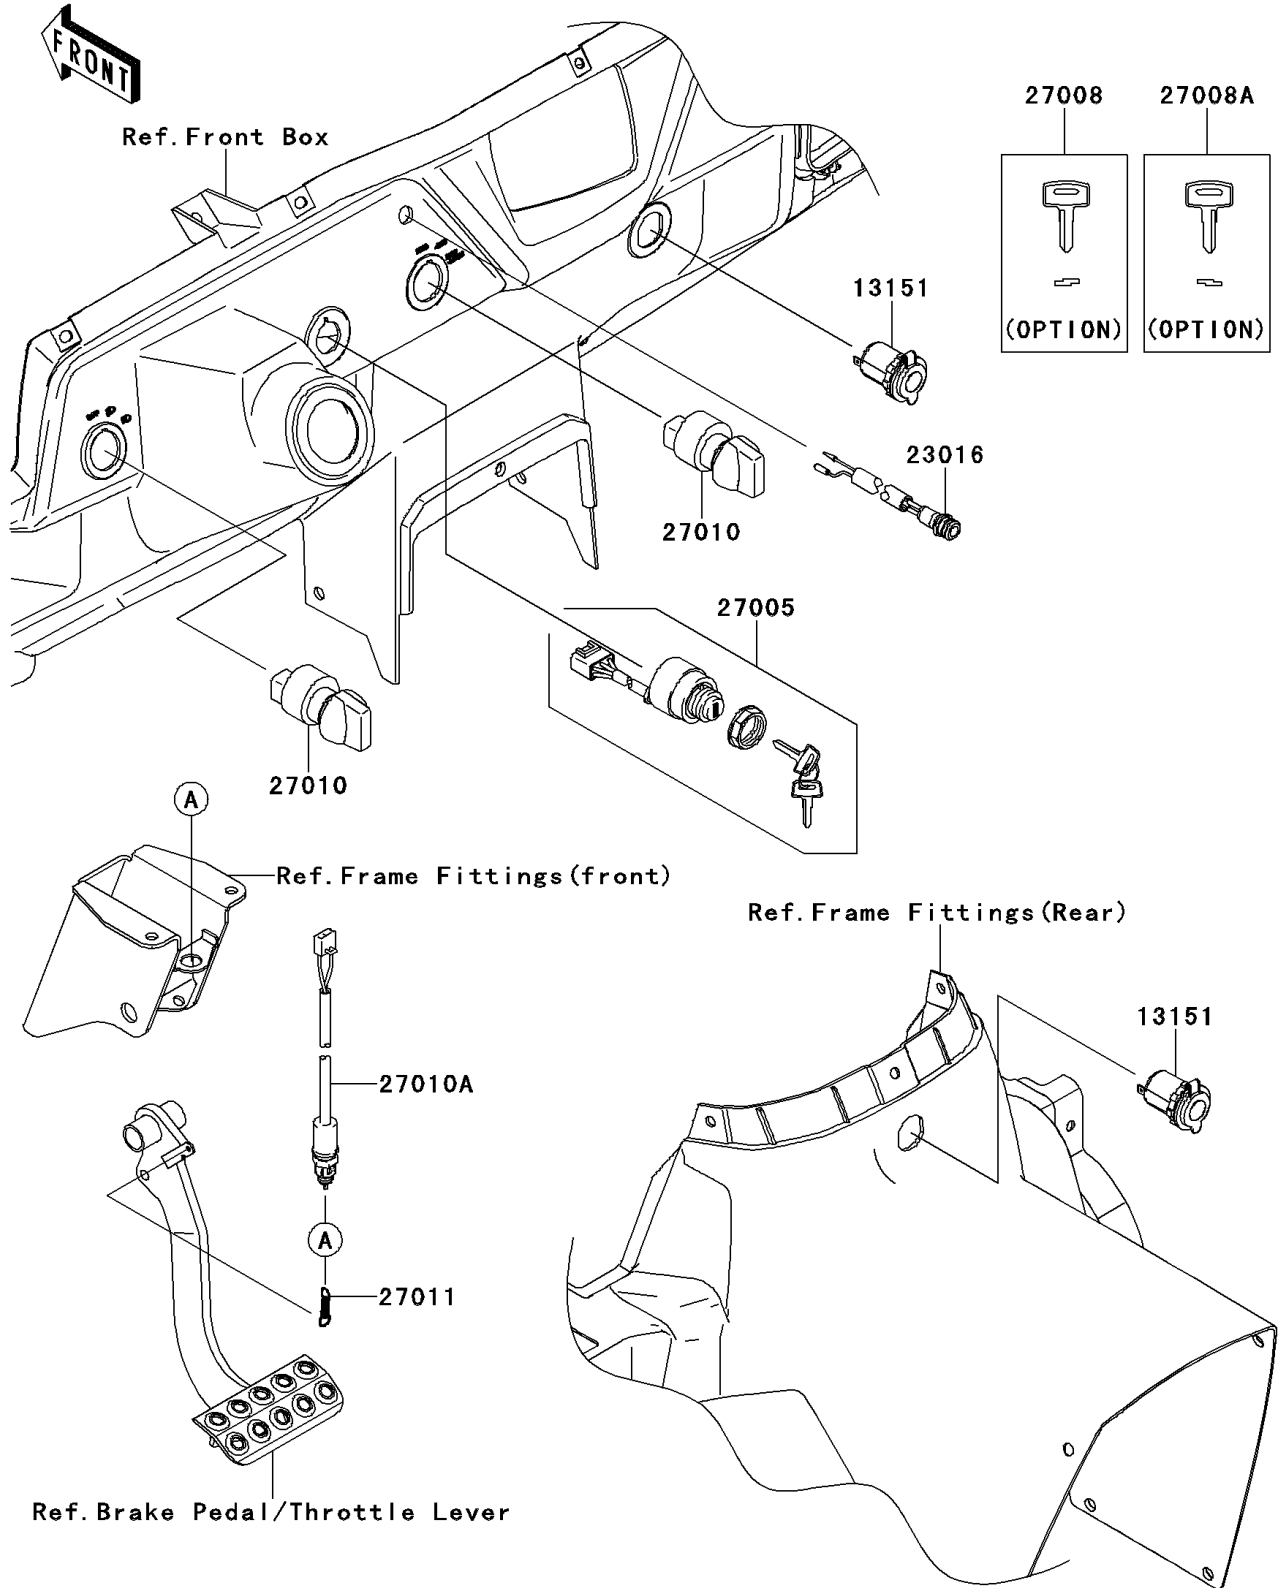

2013 TERYX4™ 750 4x4 (Canadian) PARTS DIAGRAM

Ignition Switch

F2770

2013 TERYX4™ 750 4x4 (Canadian) PARTS LIST

Ignition Switch

ITEM NAME	PART NUMBER	QUANTITY
SWITCH-COMP,OUTLET,12V (Ref # 13151)	13151-0556	2
LAMP-ASSY,LED (Ref # 23016)	23016-0046	1
SWITCH-ASSY-IGNITION (Ref # 27005)	27005-0036	1
KEY-LOCK,BLANK (Ref # 27008)	27008-1153	1
KEY-LOCK,BLANK (Ref # 27008A)	27008-1157	1
SWITCH,HEAD LAMP (Ref # 27010)	27010-0706	2
SWITCH,BRAKE (Ref # 27010A)	27010-0724	1
SPRING,BRAKE LAMP SWITCH (Ref # 27011)	27011-006	1