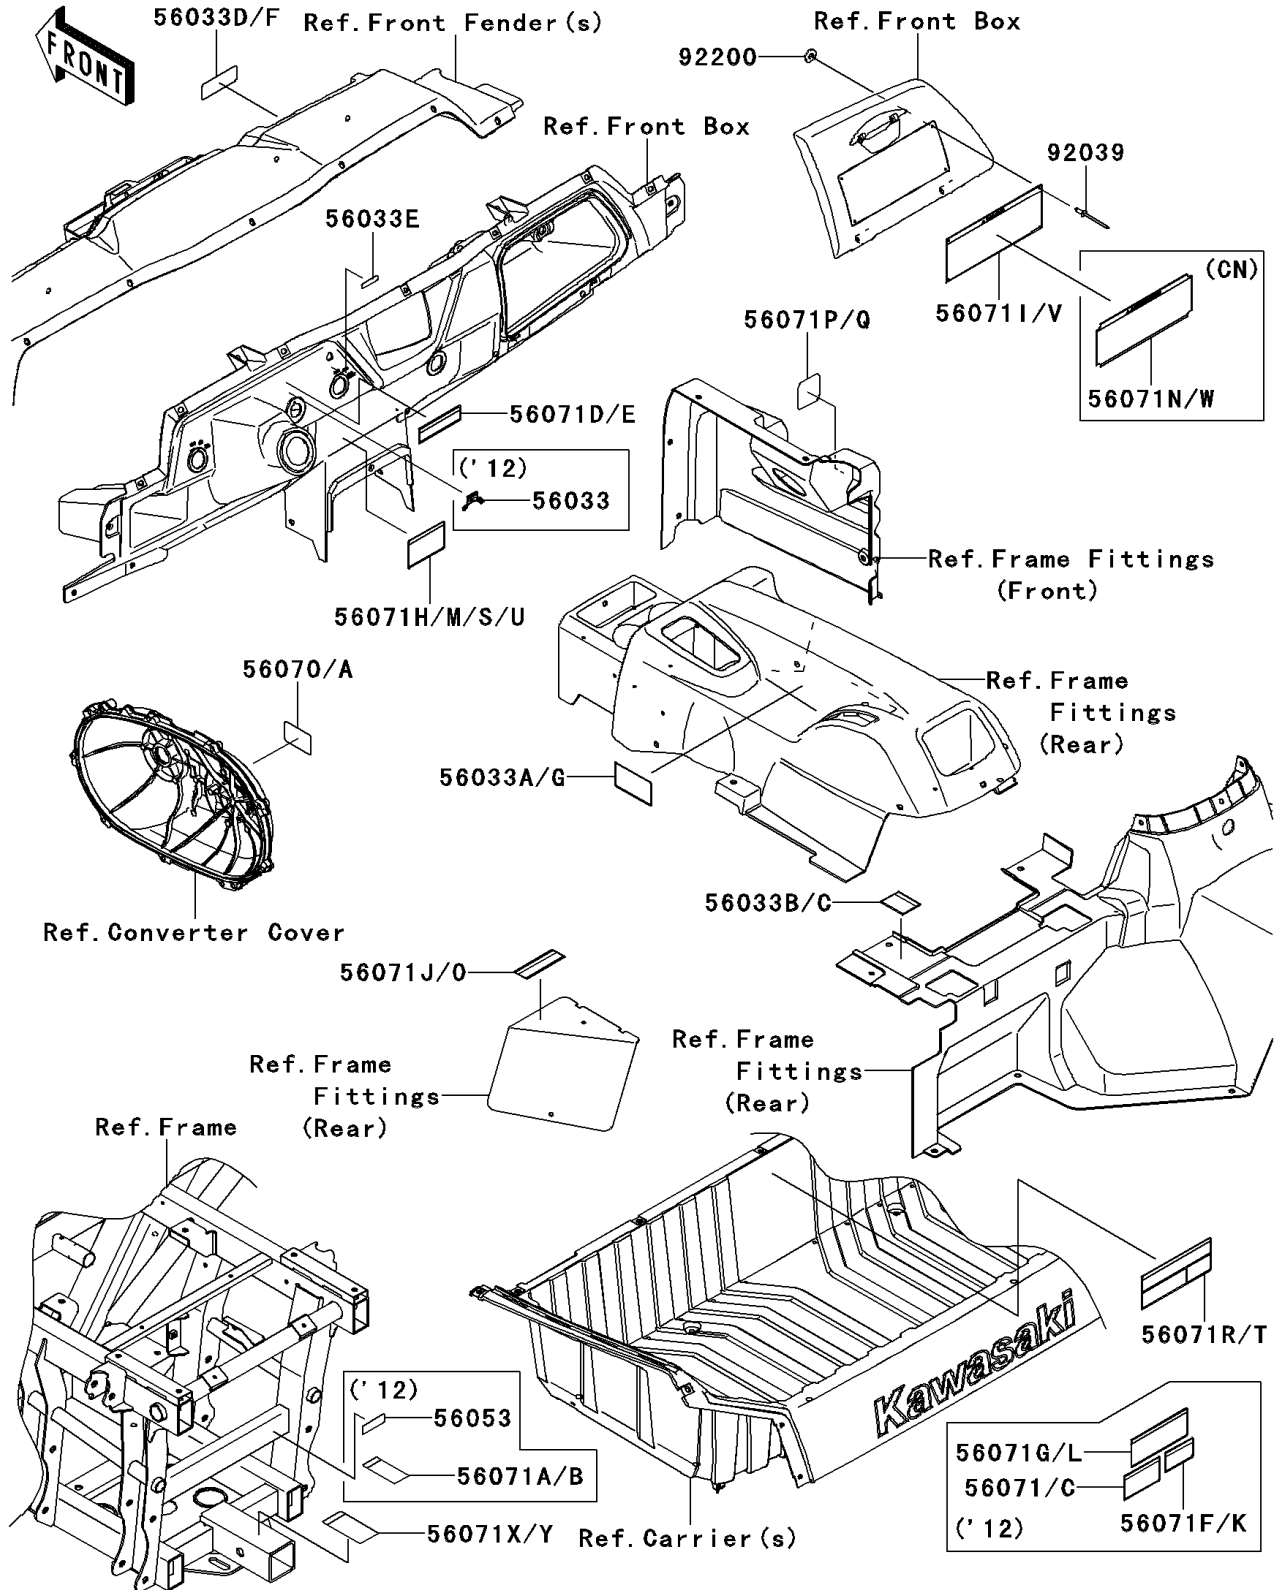

2012 TERYX4™ 750 4x4 PARTS DIAGRAM

Labels

F2860

2012 TERYX4™ 750 4x4 PARTS LIST

Labels

ITEM NAME	PART NUMBER	QUANTITY
LABEL-MANUAL,MAIN SWITCH (Ref # 56033)	56033-0190	1
LABEL-MANUAL,CVT,FRN (Ref # 56033A)	56033-0305	1
LABEL-MANUAL,OIL MAINTENANCE (Ref # 56033B)	56033-0372	1
LABEL-MANUAL,OIL MAINTENANCE,FRN (Ref # 56033C)	56033-0373	1
LABEL-MANUAL,AIR CLEANER (Ref # 56033D)	56033-0724	1
LABEL-MANUAL,BLOWER FAN (Ref # 56033E)	56033-0730	1
LABEL-MANUAL,AIR CLEANER,FRN (Ref # 56033F)	56033-0731	1
LABEL-MANUAL,DRIVE BELT (Ref # 56033G)	56033-0739	1
LABEL,TRAILER HITCH (Ref # 56053)	56053-0348	1
LABEL-WARNING,CVT COVER (Ref # 56070)	56070-1269	1
LABEL-WARNING,CVT COVER,FRN (Ref # 56070A)	56070-1271	1
LABEL-WARNING (Ref # 56071)	56071-0048	1
LABEL-WARNING,TRAILER HITCH (Ref # 56071A)	56071-0099	1
LABEL-WARNING,TRAILER HITCH,FRN (Ref # 56071B)	56071-0100	1
LABEL-WARNING,CARGO NET,FRN (Ref # 56071C)	56071-0112	1
LABEL-WARNING,SHIFT CAUTION (Ref # 56071D)	56071-0128	1
LABEL-WARNING,SHIFT CAUTION,FRN (Ref # 56071E)	56071-0129	1
LABEL-WARNING,NO PASSENGERS (Ref # 56071F)	56071-0253	1
LABEL-WARNING,CARGO CAPACITY (Ref # 56071G)	56071-0254	1
LABEL-WARNING,TIRE PRESSURE (Ref # 56071H)	56071-0255	1
LABEL-WARNING,GENERAL (Ref # 56071I)	56071-0256	1
LABEL-WARNING,FAN DUCT COVER (Ref # 56071J)	56071-0258	1
LABEL-WARNING,CARGO BED,FRN (Ref # 56071K)	56071-0259	1
LABEL-WARNING,TRAILER WEIGHT,FRN (Ref # 56071L)	56071-0260	1
LABEL-WARNING,TIRE&LOAD,FRN (Ref # 56071M)	56071-0261	1
LABEL-WARNING,GENERAL,FRN (Ref # 56071N)	56071-0262	1
LABEL-WARNING,HEAT COVER,FRN (Ref # 56071O)	56071-0263	1
LABEL-WARNING,GASOLINE (Ref # 56071P)	56071-0292	1
LABEL-WARNING,GASOLINE,FRN (Ref # 56071Q)	56071-0293	1

2012 TERYX4™ 750 4x4 PARTS LIST

Labels

ITEM NAME	PART NUMBER	QUANTITY
RIVET,3.2X8 (Ref # 92039)	92039-3763	4
WASHER,3.5X8X1 (Ref # 92200)	92200-1251	4