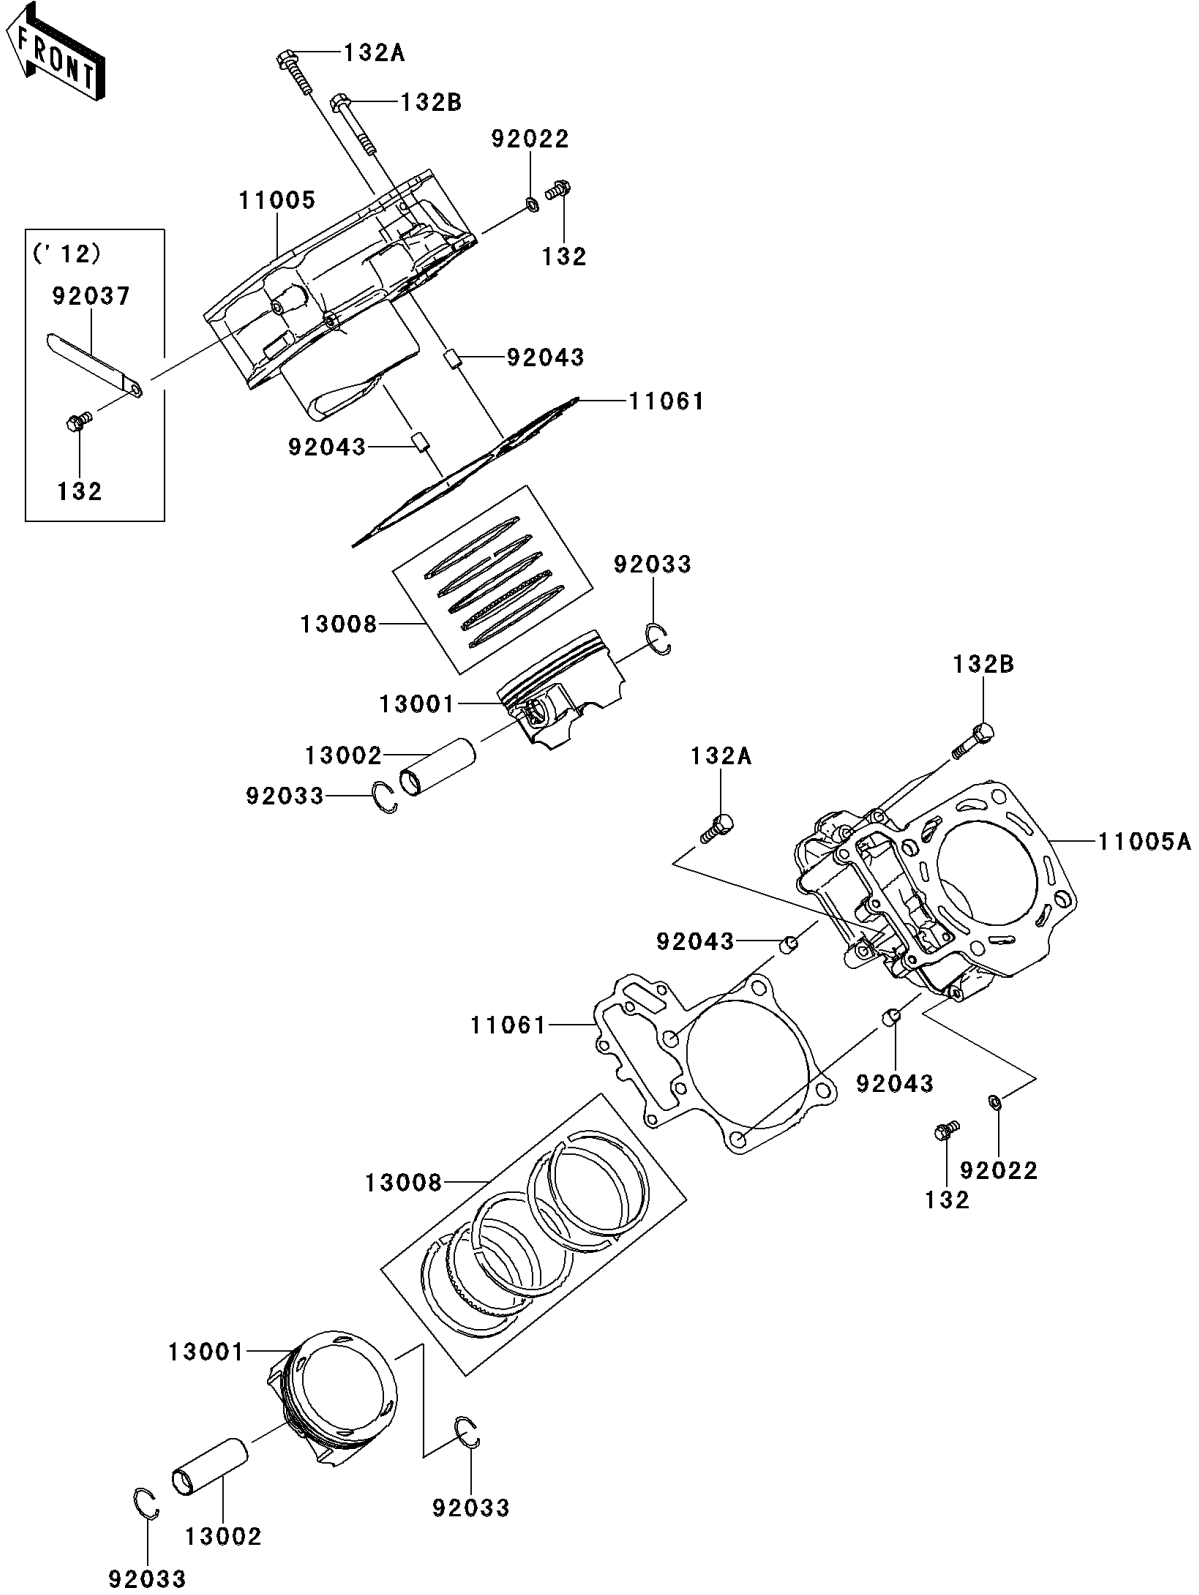

2012 Teryx4™ 750 4x4 EPS PARTS DIAGRAM

Cylinder/Piston(s)

E1120

2012 Teryx4™ 750 4x4 EPS PARTS LIST

Cylinder/Piston(s)

ITEM NAME	PART NUMBER	QUANTITY
CYLINDER-ENGINE,FR (Ref # 11005)	11005-0576	1
CYLINDER-ENGINE,RR (Ref # 11005A)	11005-0577	1
GASKET,CYLINDER BASE (Ref # 11061)	11061-0730	2
PISTON-ENGINE (Ref # 13001)	13001-0718	2
PIN-PISTON (Ref # 13002)	13002-0711	2
RING-SET-PISTON (Ref # 13008)	13008-0042	2
BOLT-FLANGED-SMALL,6X12 (Ref # 132)	132BD0612	3
BOLT-FLANGED-SMALL,6X30 (Ref # 132A)	132BD0630	2
BOLT-FLANGED-SMALL,6X40 (Ref # 132B)	132BD0640	4
WASHER,6.2X11X1 (Ref # 92022)	92022-304	2
RING-SNAP (Ref # 92033)	92033-1207	4
CLAMP (Ref # 92037)	92037-1993	1
PIN,10.1X12X14 (Ref # 92043)	92043-4009	4