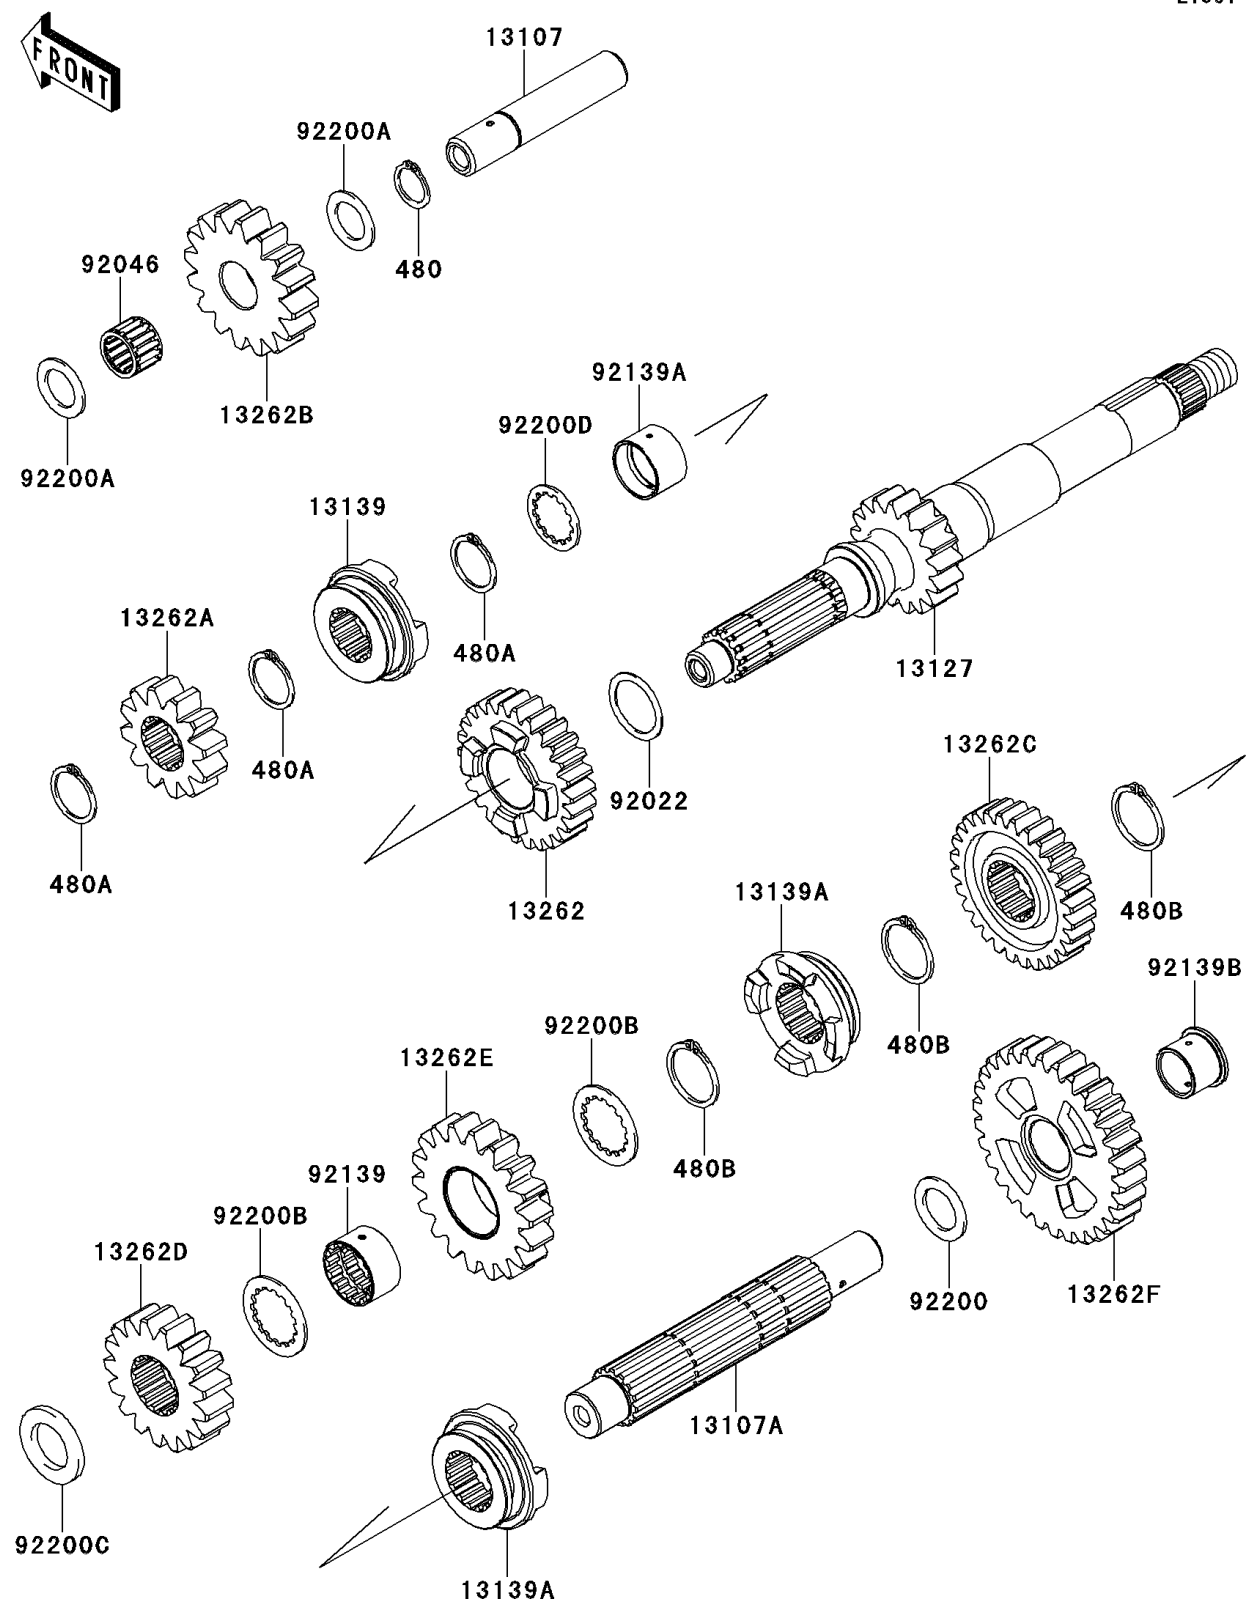

# 2012 Teryx4™ 750 4x4 EPS PARTS DIAGRAM

Transmission

E1361

## 2012 Teryx4™ 750 4x4 EPS PARTS LIST

### Transmission

ITEM NAME	PART NUMBER	QUANTITY
SHAFT,REVERSE (Ref # 13107)	13107-0715	1
SHAFT,COUNTER (Ref # 13107A)	13107-0716	1
SHAFT-TRANSMISSION INPUT,17T (Ref # 13127)	13127-0633	1
SHIFTER,INPUT HI (Ref # 13139)	13139-0624	1
SHIFTER,OUTPUT (Ref # 13139A)	13139-0625	2
GEAR,INPUT HI,26T (Ref # 13262)	13262-0860	1
GEAR,INPUT REVERSE,12T (Ref # 13262A)	13262-0861	1
GEAR,REVERSE IDLE,16T (Ref # 13262B)	13262-0862	1
GEAR,OUTPUT HI,28T (Ref # 13262C)	13262-0863	1
GEAR,OUTPUT,17T (Ref # 13262D)	13262-0864	1
GEAR,OUTPUT REVERSE,18T (Ref # 13262E)	13262-0865	1
GEAR,OUTPUT REVERSE,31T (Ref # 13262F)	13262-0867	1
CIRCLIP-TYPE-C,18MM (Ref # 480)	480J1800	1
CIRCLIP-TYPE-C,24MM (Ref # 480A)	480J2400	3
CIRCLIP-TYPE-C,28MM (Ref # 480B)	480J2800	3
WASHER,25.3X32X1 (Ref # 92022)	92022-1800	1
BEARING-NEEDLE,182216E03 C3 (Ref # 92046)	92046-0605	1
BUSHING,25X28.3X16.7 (Ref # 92139)	92139-0107	1
BUSHING,25X28X17.8 (Ref # 92139A)	92139-0280	1
BUSHING,20X24X18.7 (Ref # 92139B)	92139-0707	1
WASHER,20.2X30X1.8 (Ref # 92200)	92200-0221	1
WASHER,18.2X28X1.5 (Ref # 92200A)	92200-0716	2
WASHER,28.5X38X1.5 (Ref # 92200B)	92200-0717	2
WASHER,22.2X36X3.6 (Ref # 92200C)	92200-0718	1
WASHER,25.2X31.0X1.5 (Ref # 92200D)	92200-1239	1