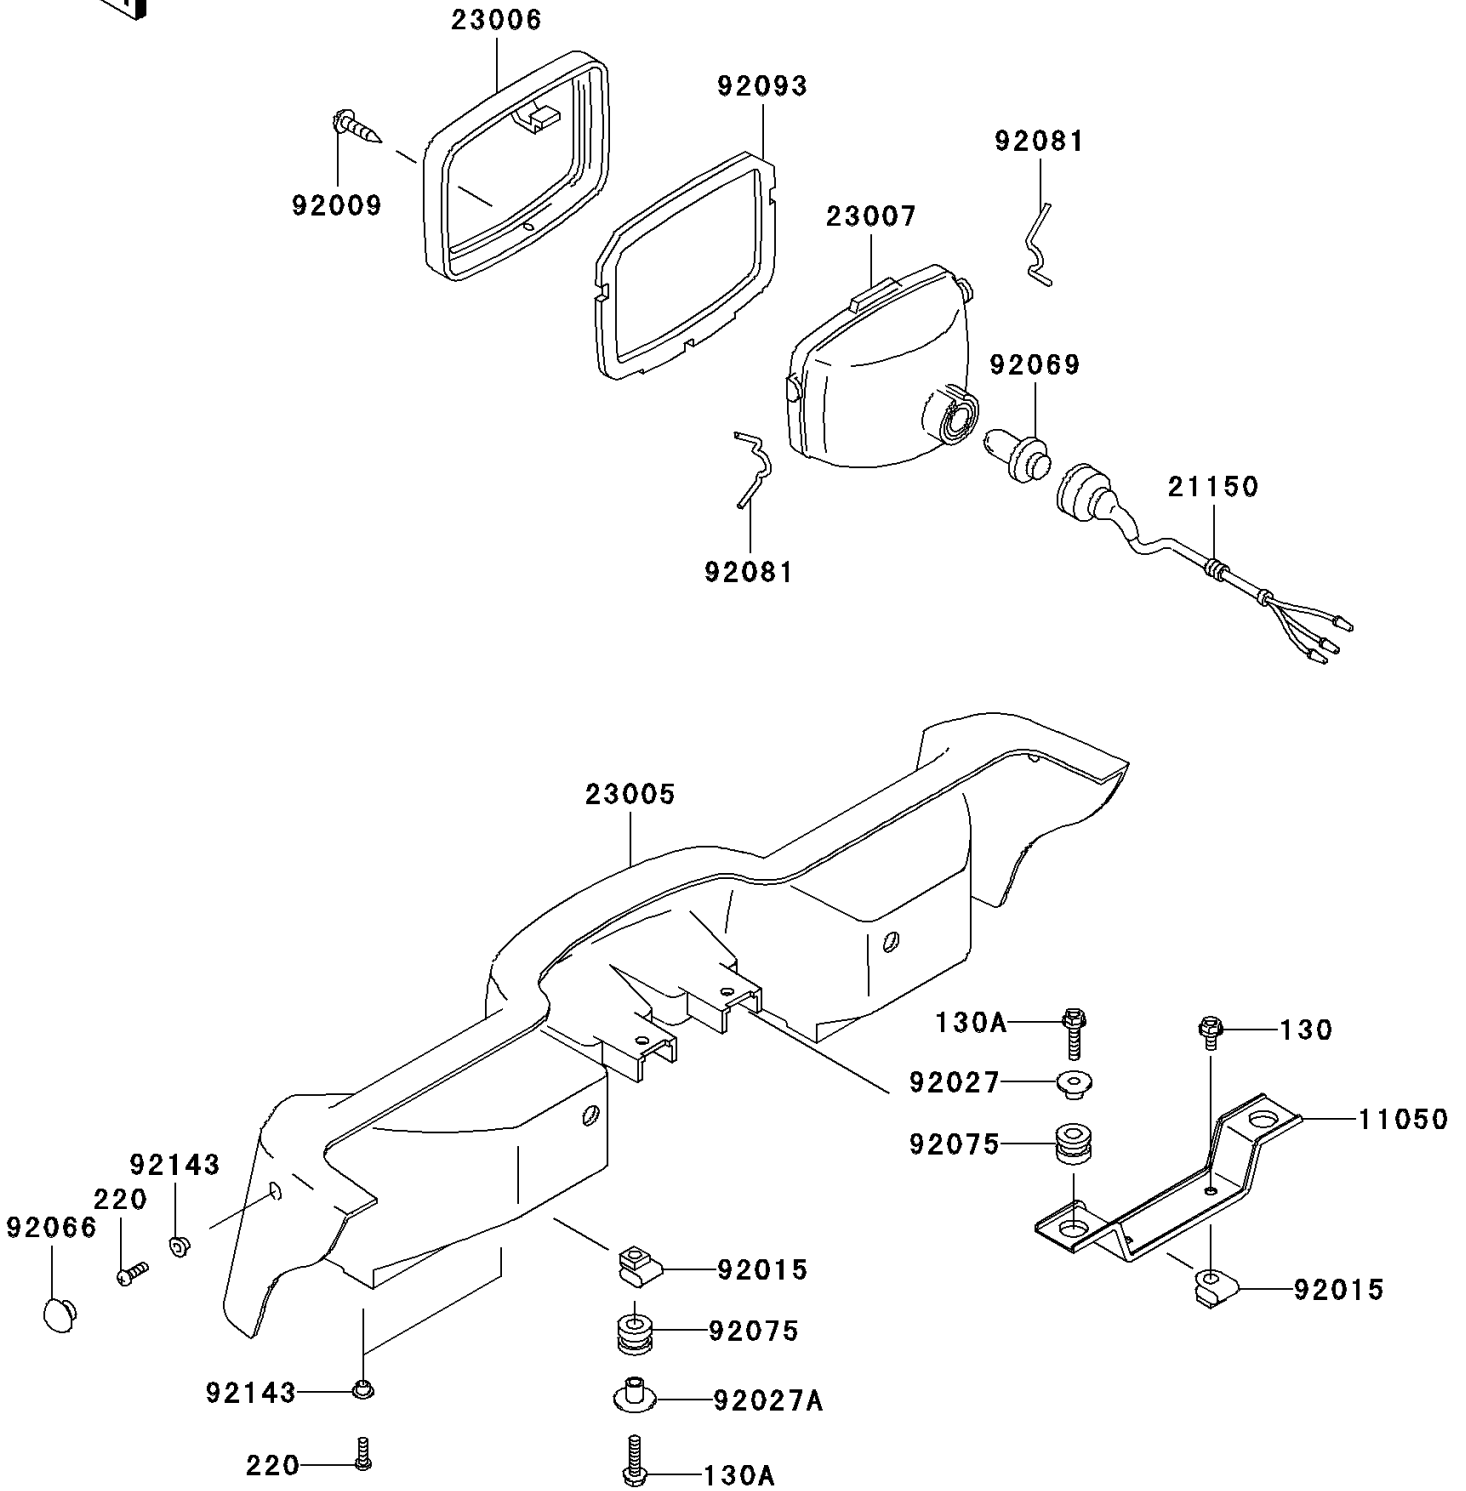

# 2000 Prairie 300 4X4 PARTS DIAGRAM

Headlight(s)

F2710

## 2000 Prairie 300 4X4 PARTS LIST

### Headlight(s)

ITEM NAME	PART NUMBER	QUANTITY
BOLT-FLANGED,6X12 (Ref # 130)	130J0612	2
BOLT-FLANGED,6X25 (Ref # 130A)	130J0625	4
SCREW-PAN-CROS,5X16,BLACK (Ref # 220)	220C0516	6
BRACKET,HEAD LAMP COVER (Ref # 11050)	11050-1717	1
CORD-ASSY,HEAD LAMP (Ref # 21150)	21150-1060	2
BODY-COMP-HEAD LAMP,F.BLACK (Ref # 23005)	23005-1167-6Z	1
RIM-LAMP (Ref # 23006)	23006-1073	2
LENS-COMP,HEAD LAMP (Ref # 23007)	23007-1274	2
SCREW,TAPPING,4X30 (Ref # 92009)	92009-1139	2
NUT,CLIP,6MM (Ref # 92015)	92015-1904	4
COLLAR,FLANGED,L=12.1,BLACK (Ref # 92027)	92027-1651	2
COLLAR,L=16.1 (Ref # 92027A)	92027-1847	2
PLUG (Ref # 92066)	92066-1485	2
BULB,12V 30/30W (Ref # 92069)	92069-1080	2
DAMPER (Ref # 92075)	92075-1690	4
SPRING,LAMP RIM (Ref # 92081)	92081-1334	4
SEAL,HEAD LAMP (Ref # 92093)	92093-1261	2
COLLAR (Ref # 92143)	92143-1234	6