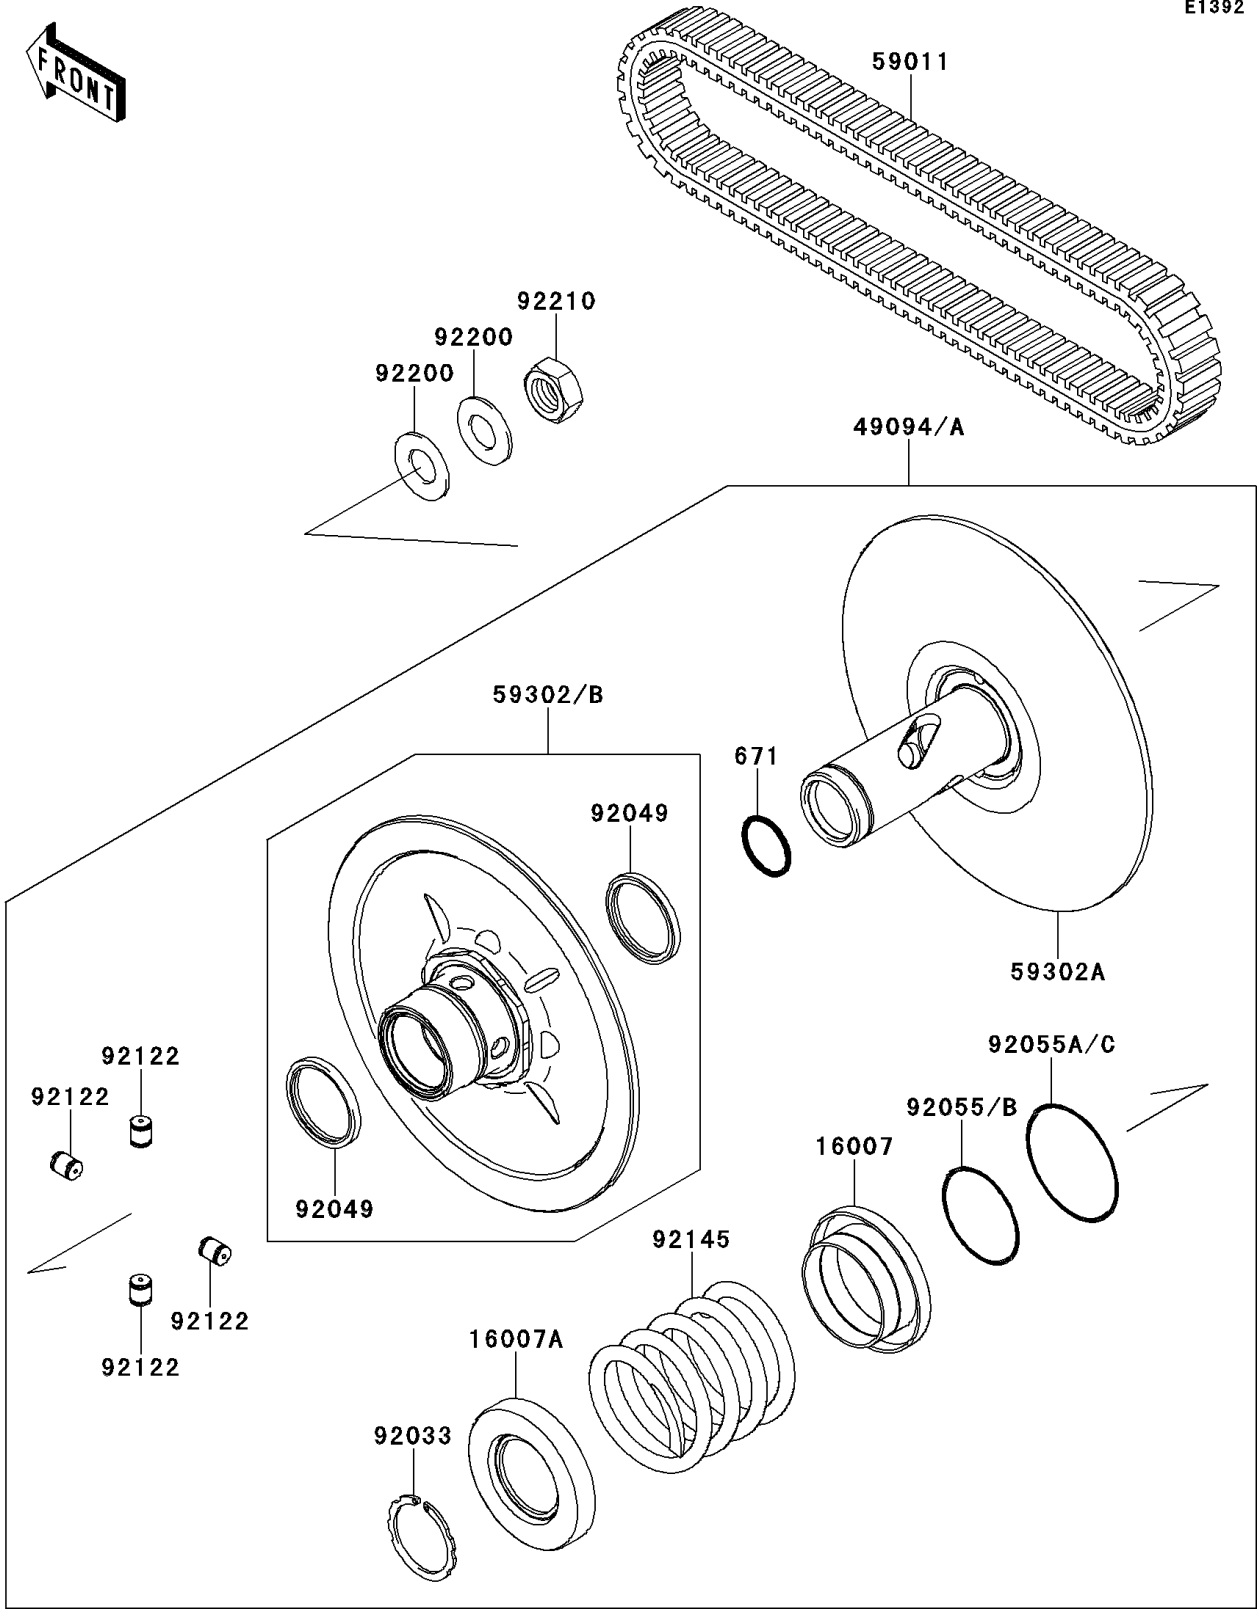

2012 Teryx4™ 750 4x4 EPS PARTS DIAGRAM

Driven Converter/Drive Belt

E1392

2012 Teryx4™ 750 4x4 EPS PARTS LIST

Driven Converter/Drive Belt

ITEM NAME	PART NUMBER	QUANTITY
SEAT-SPRING,MOVABLE (Ref # 16007)	16007-0049	1
SEAT-SPRING,FIXED (Ref # 16007A)	16007-0050	1
CONVERTER-ASSY-DRIVEN (Ref # 49094)	49094-0063	1
BELT,CVT (Ref # 59011)	59011-0031	1
SHEAVE-COMP,FIXED (Ref # 59302A)	59302-0075	1
SHEAVE-COMP,MOVABLE (Ref # 59302B)	59302-0076	1
O RING (Ref # 671)	671D2530	1
RING-SNAP (Ref # 92033)	92033-1317	1
SEAL-OIL (Ref # 92049)	92049-1528	2
RING-O,48.5X2 (Ref # 92055)	92055-0219	1
RING-O,59.3X1.9 (Ref # 92055A)	92055-0220	1
ROLLER (Ref # 92122)	92122-0043	4
SPRING (Ref # 92145)	92145-0822	1
WASHER (Ref # 92200)	92200-1505	2
NUT,18MM (Ref # 92210)	92210-1367	1