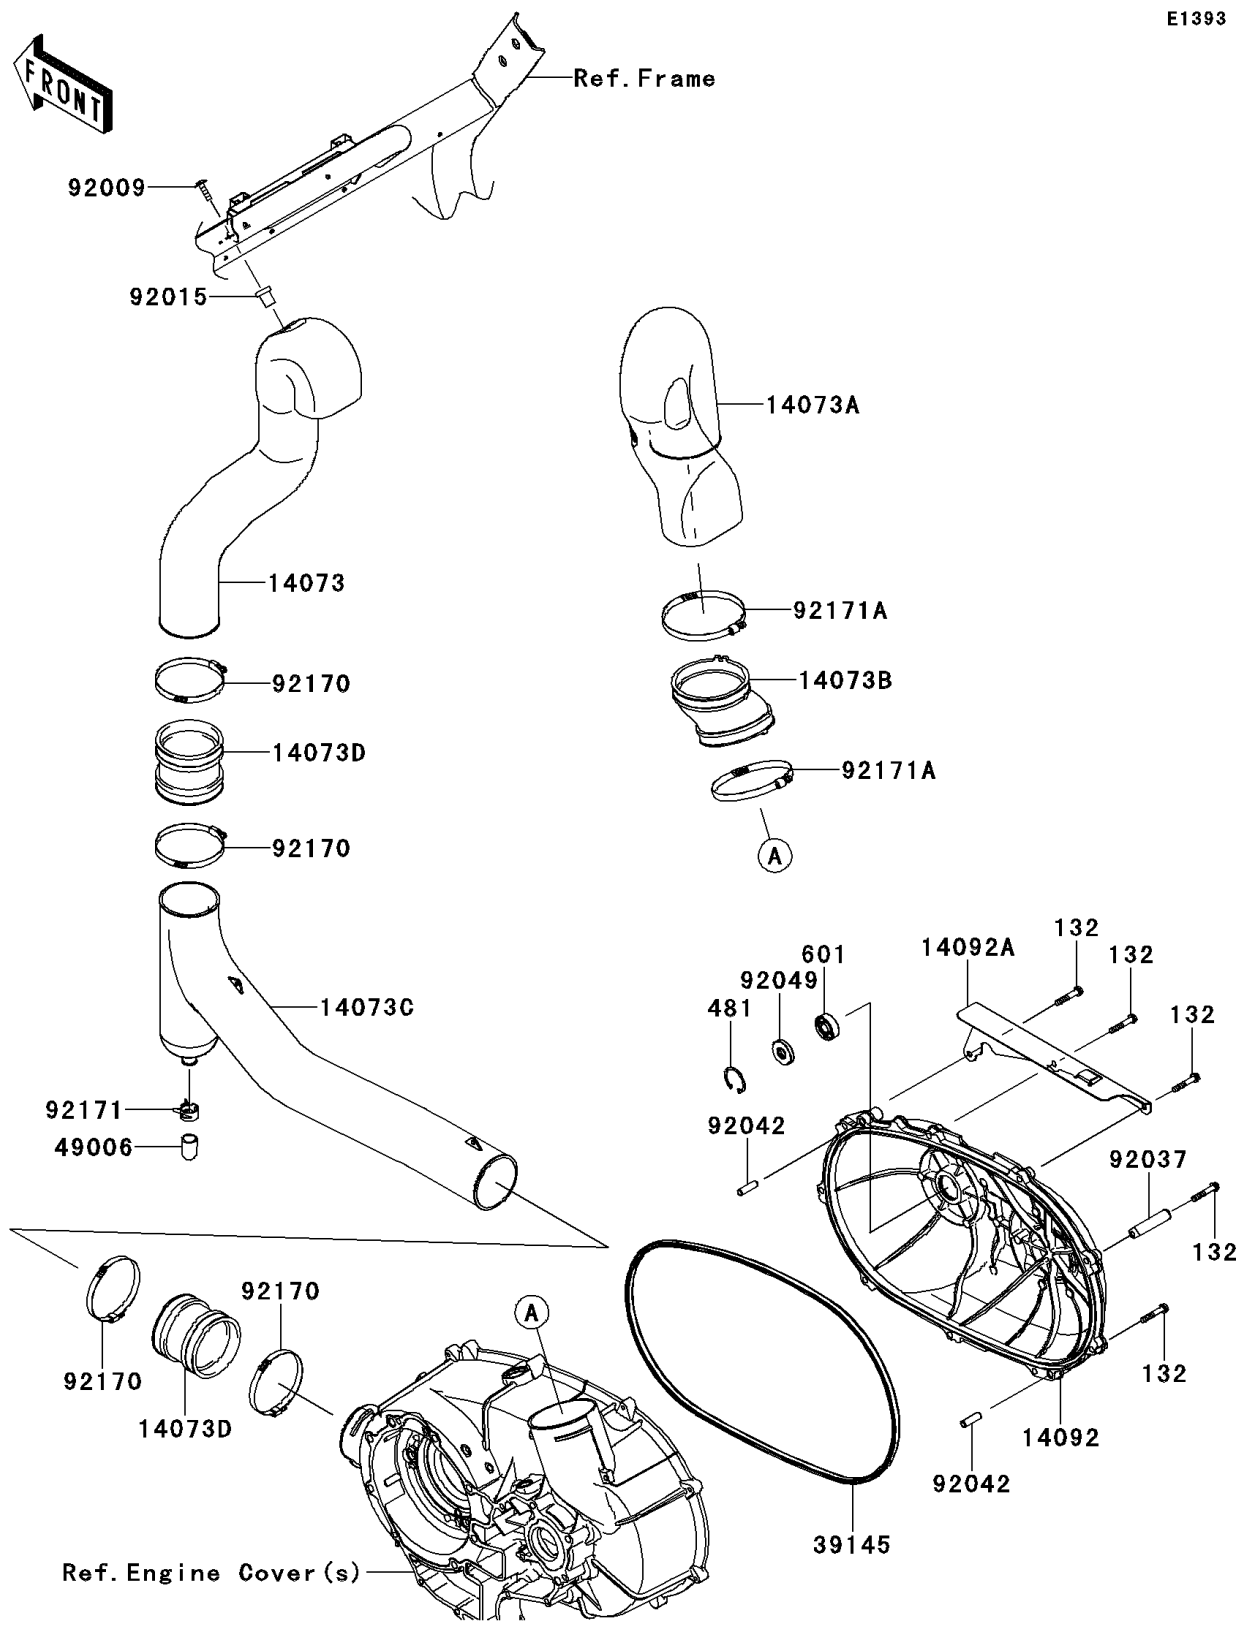

# 2012 Teryx4™ 750 4x4 EPS PARTS DIAGRAM

Converter Cover

E1393

## 2012 Teryx4™ 750 4x4 EPS PARTS LIST

### Converter Cover

ITEM NAME	PART NUMBER	QUANTITY
BOLT-FLANGED-SMALL,6X35 (Ref # 132)	132BA0635	9
DUCT,INTAKE (Ref # 14073)	14073-0305	1
DUCT,EXHAUST (Ref # 14073A)	14073-0306	1
DUCT,JOINT (Ref # 14073B)	14073-0307	1
DUCT,INTAKE,LWR (Ref # 14073C)	14073-0716	1
DUCT,JOINT (Ref # 14073D)	14073-1805	2
COVER,CVT (Ref # 14092)	14092-0266	1
COVER,HEAT GUARD (Ref # 14092A)	14092-0924	1
TRIM-SEAL,CVT COVER (Ref # 39145)	39145-0043	1
CIRCLIP-TYPE-C,32MM (Ref # 481)	481J3200	1
BOOT (Ref # 49006)	49006-0555	1
BEARING-BALL (Ref # 601)	601A6201	1
SCREW,6X22,BLACK (Ref # 92009)	92009-1256	1
NUT,RUBBER,6MM (Ref # 92015)	92015-1692	1
CLAMP (Ref # 92037)	92037-1993	1
PIN,DOWEL,8X28 (Ref # 92042)	92042-050	2
SEAL-OIL,12X32X5.8 (Ref # 92049)	92049-0167	1
CLAMP (Ref # 92170)	92170-1763	4
CLAMP (Ref # 92171)	92171-1277	1
CLAMP (Ref # 92171A)	92171-1383	2