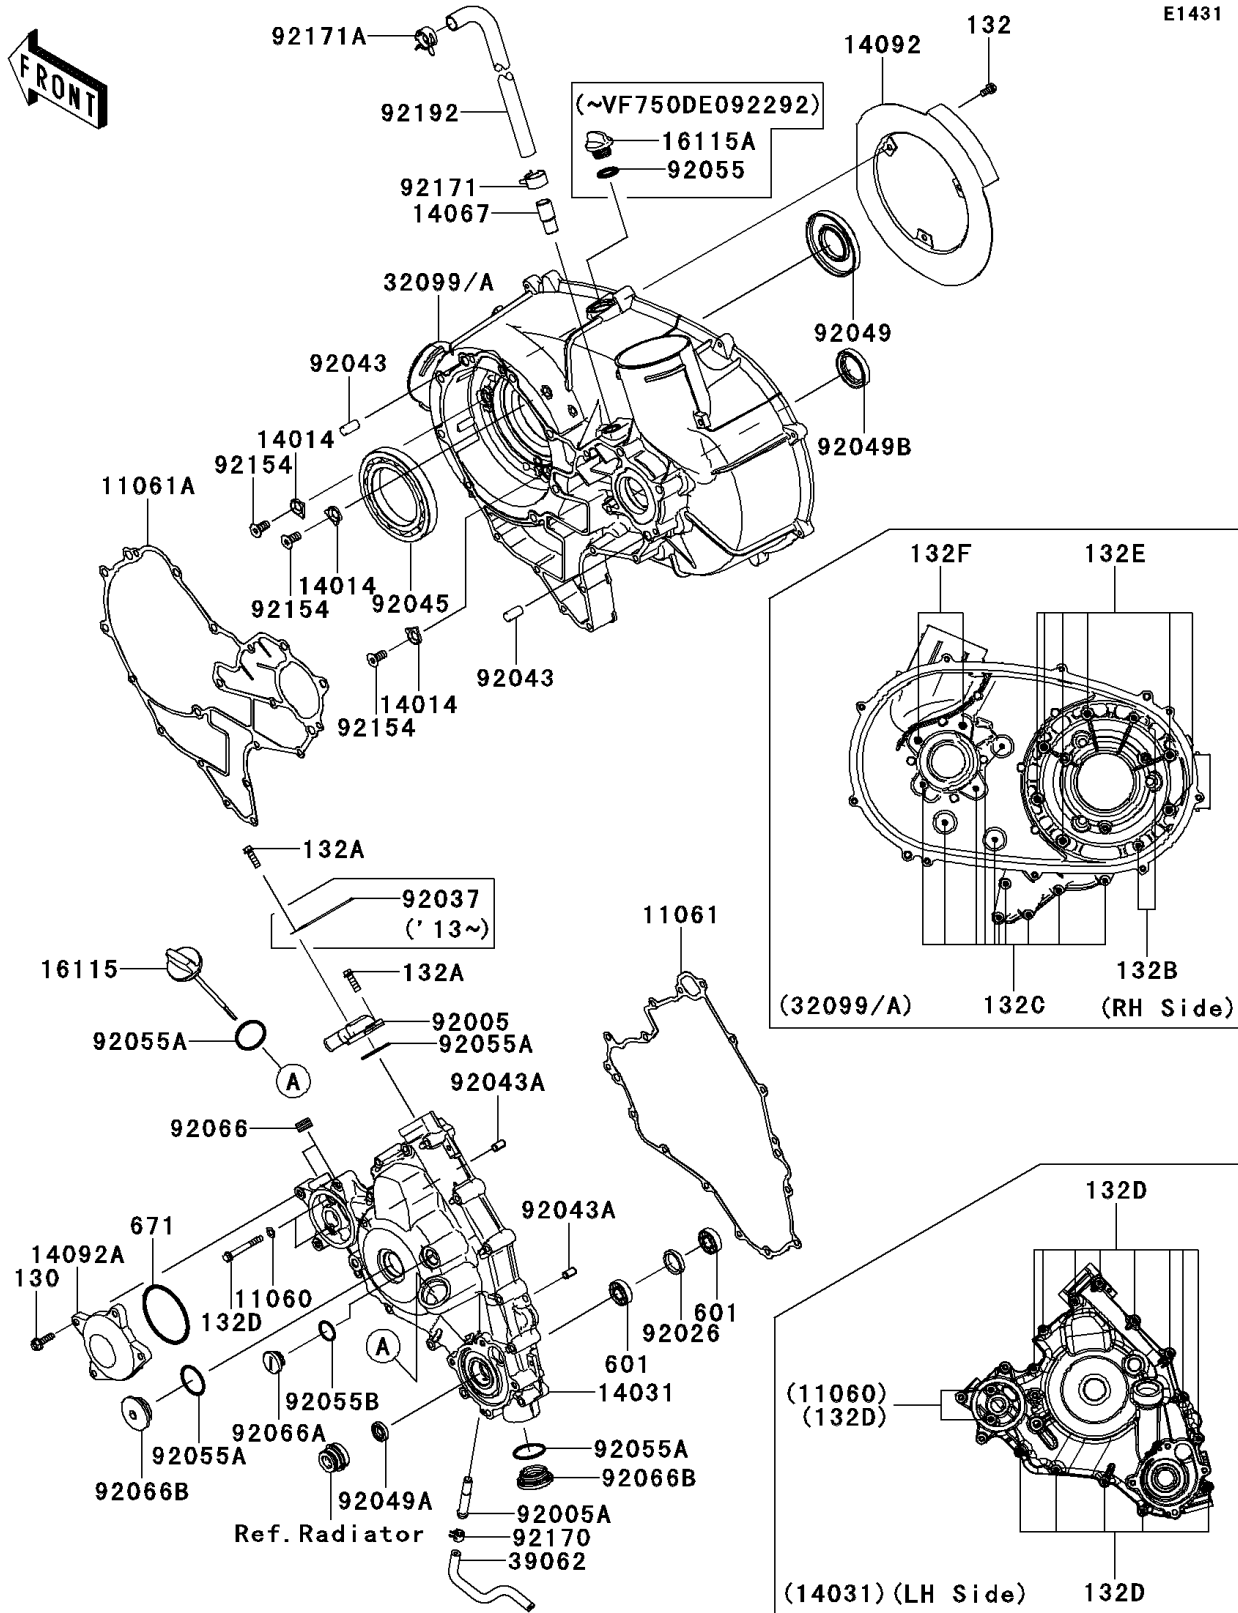

2013 TERYX4™ 750 4x4 EPS PARTS DIAGRAM

Engine Cover(s)

E1431

2013 TERYX4™ 750 4x4 EPS PARTS LIST

Engine Cover(s)

ITEM NAME	PART NUMBER	QUANTITY
GASKET,6.2X12X0.3 (Ref # 11060)	11060-1994	2
GASKET,GENERATOR COVER (Ref # 11061)	11061-0728	1
GASKET,CVT CASE (Ref # 11061A)	11061-0729	1
BOLT-FLANGED,6X22 (Ref # 130)	130CD0622	4
BOLT-FLANGED-SMALL,6X12 (Ref # 132)	132BD0612	3
PLATE-POSITION (Ref # 14014)	14014-0556	3
COVER-GENERATOR (Ref # 14031)	14031-0552	1
FITTING,BREATHER (Ref # 14067)	14067-006	1
COVER (Ref # 14092)	14092-0708	1
COVER,OIL COOLER (Ref # 14092A)	14092-0877	1
CAP-OIL FILLER (Ref # 16115)	16115-0705	1
CASE,CVT (Ref # 32099A)	32099-0726	1
HOSE-COOLING,DRAIN (Ref # 39062)	39062-0598	1
FITTING (Ref # 92005)	92005-0712	1
FITTING (Ref # 92005A)	92005-1264	1
SPACER,22X28X5 (Ref # 92026)	92026-0711	1
CLAMP (Ref # 92037)	92037-1993	1
PIN,10X20 (Ref # 92043)	92043-0142	2
PIN,6.2X8X14 (Ref # 92043A)	92043-1263	2
BEARING-BALL,16014CS45 (Ref # 92045)	92045-0709	1
SEAL-OIL,35X77X9 (Ref # 92049)	92049-0713	1
SEAL-OIL,SC 12X22X5 (Ref # 92049A)	92049-1228	1
SEAL-OIL,HTC 30X45X8 (Ref # 92049B)	92049-1575	1
RING-O,31.2X2.4 (Ref # 92055A)	92055-0724	4
RING-O,20X2 (Ref # 92055B)	92055-1146	1
PLUG,PT3/8X10 (Ref # 92066)	92066-0003	2
PLUG,COVER (Ref # 92066A)	92066-0011	1
PLUG (Ref # 92066B)	92066-0712	2
BOLT,FLAT,8X13.6 (Ref # 92154)	92154-0978	3

2013 TERYX4™ 750 4x4 EPS PARTS LIST

Engine Cover(s)

ITEM NAME	PART NUMBER	QUANTITY
CLAMP (Ref # 92170)	92170-1493	1
CLAMP (Ref # 92171)	92171-0329	1
CLAMP (Ref # 92171A)	92171-1277	1
TUBE,BREATHER (Ref # 92192)	92192-0945	1
BOLT-FLANGED-SMALL,6X20 (Ref # 132A)	132BD0620	2
BOLT-FLANGED-SMALL,6X30 (Ref # 132B)	132BD0630	2
BOLT-FLANGED-SMALL,6X45 (Ref # 132C)	132BD0645	10
BOLT-FLANGED-SMALL,6X50 (Ref # 132D)	132BD0650	15
BOLT-FLANGED-SMALL,8X35 (Ref # 132E)	132BD0835	6
BOLT-FLANGED-SMALL,8X50 (Ref # 132F)	132BD0850	2
BEARING-BALL (Ref # 601)	601A6001	2
O RING,65MM (Ref # 671)	671B2565	1