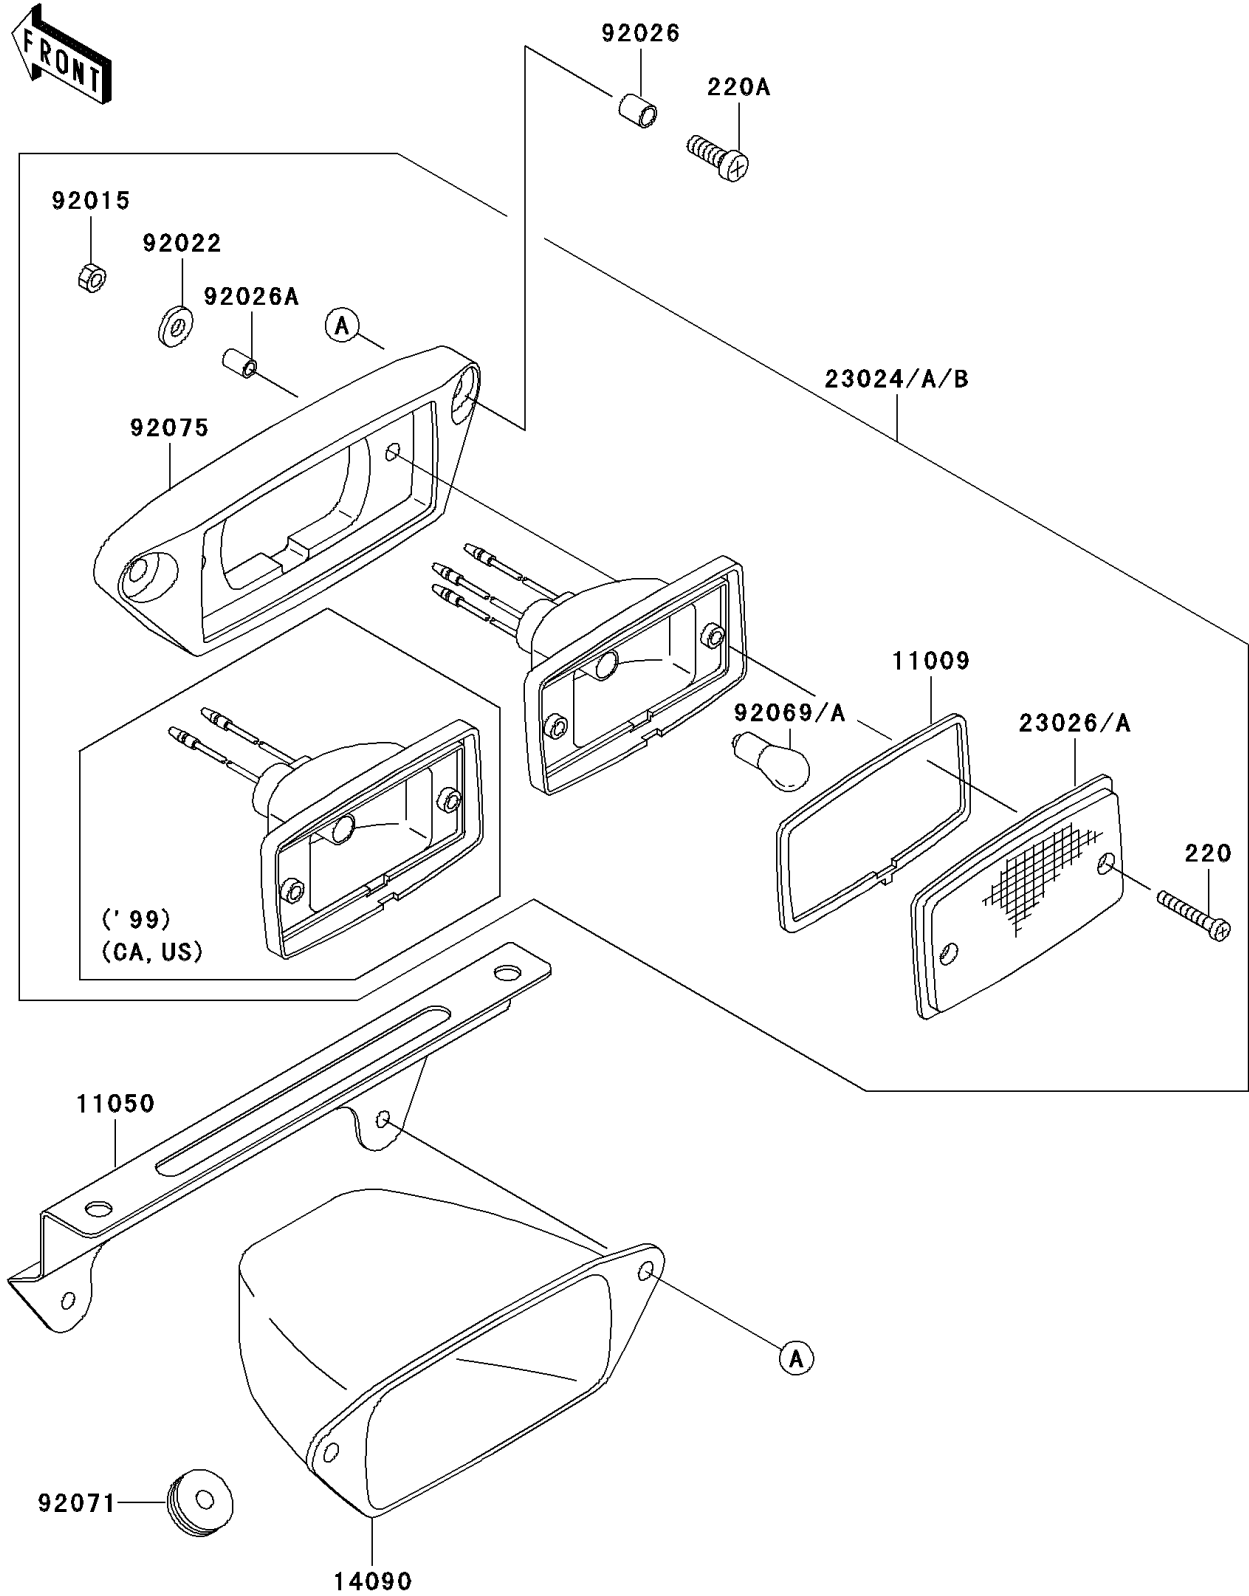

# 2001 Prairie 300 4X4 PARTS DIAGRAM

Taillight(s)

F2720

## 2001 Prairie 300 4X4 PARTS LIST

### Taillight(s)

ITEM NAME	PART NUMBER	QUANTITY
SCREW-PAN-CROS,4X30 (Ref # 220)	220C0430	2
SCREW-PAN-CROS,6X20,BLACK (Ref # 220A)	220C0620	2
GASKET,TAIL LAMP (Ref # 11009)	11009-4004	1
BRACKET,TAIL LAMP (Ref # 11050)	11050-1718	1
COVER,TAIL LAMP (Ref # 14090)	14090-1911	1
LAMP-ASSY-TAIL (Ref # 23024B)	23024-1131	1
LENS,TAIL LAMP (Ref # 23026)	23026-1239	1
NUT,4MM (Ref # 92015)	92015-1550	2
WASHER,PLAIN,4MM (Ref # 92022)	92022-1762	2
SPACER,6.3X8.3X10 (Ref # 92026)	92026-1260	2
SPACER,4.5X6.5X10 (Ref # 92026A)	92026-1261	2
BULB,12V 27/8W (Ref # 92069)	92069-059	1
GROMMET,SENSOR LEAD (Ref # 92071)	92071-1058	1
DAMPER,TAIL LAMP (Ref # 92075)	92075-1782	1