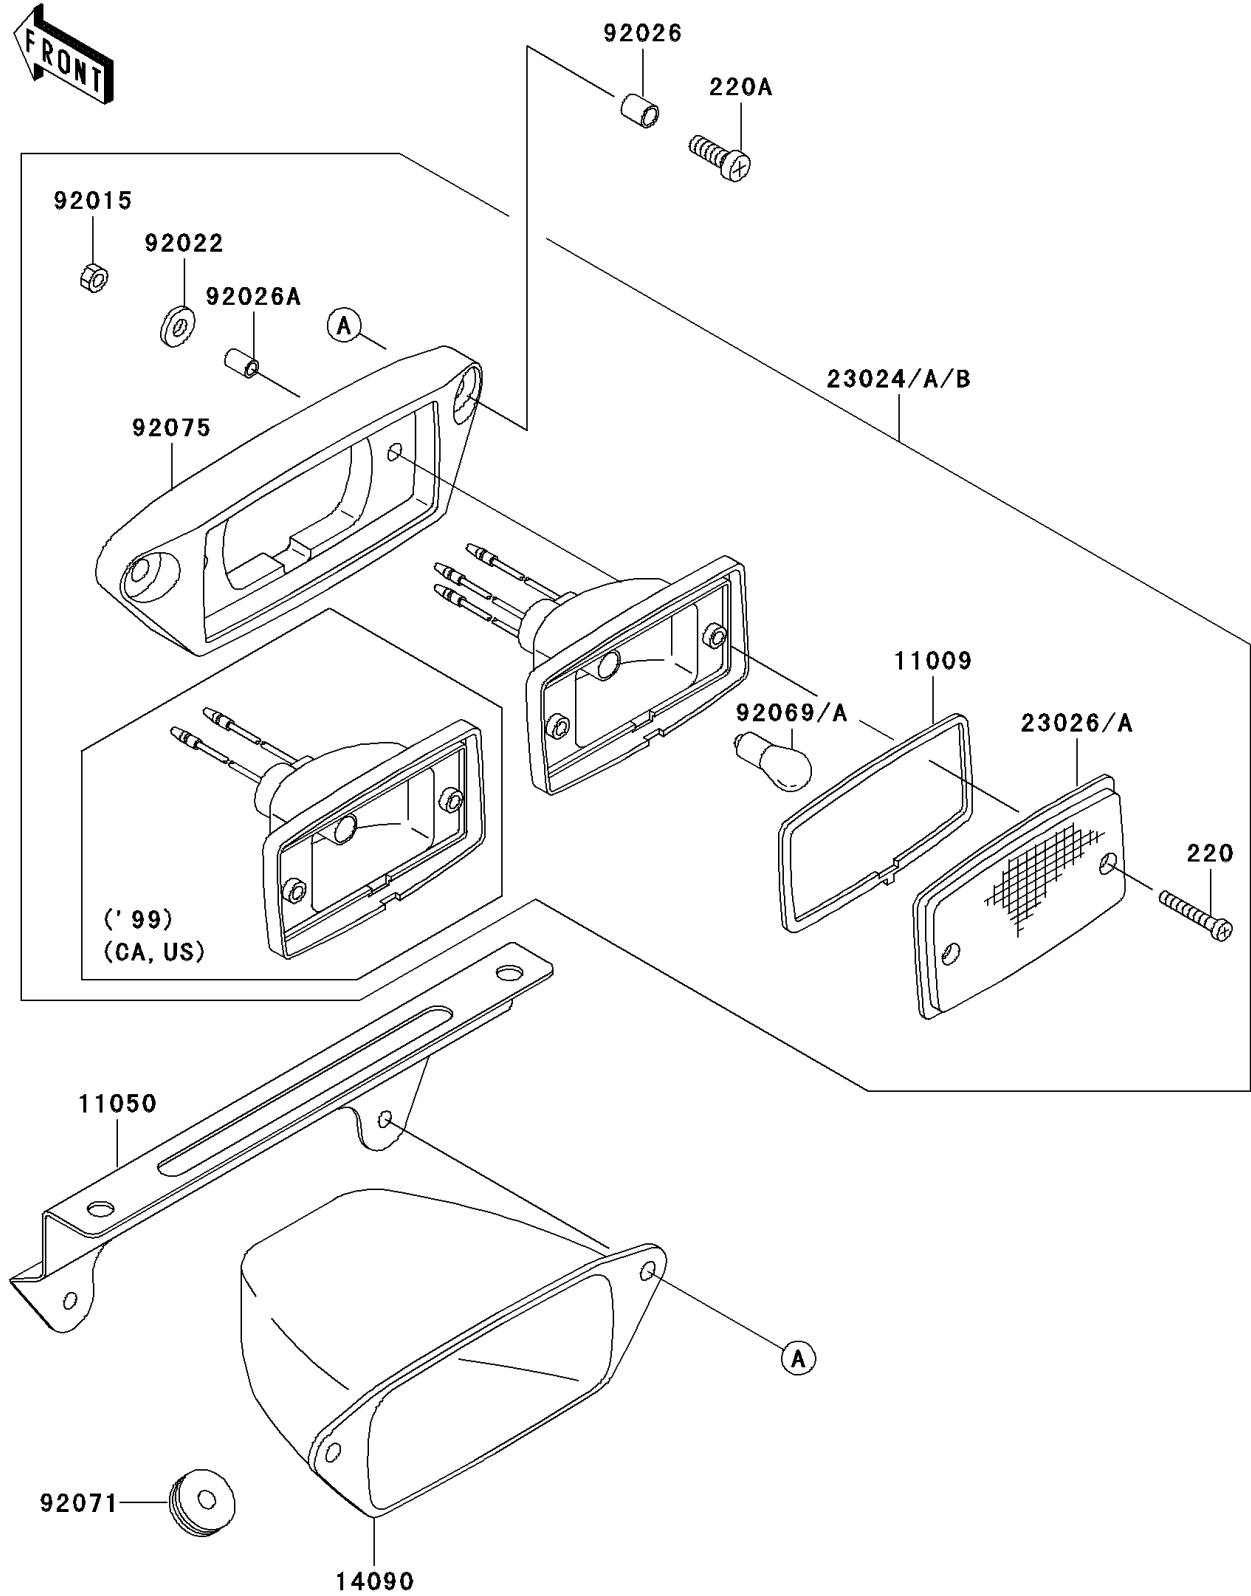

2002 Prairie 300 4X4 PARTS DIAGRAM

Taillight(s)

F2720

2002 Prairie 300 4X4 PARTS LIST

Taillight(s)

ITEM NAME	PART NUMBER	QUANTITY
SCREW-PAN-CROS,4X30 (Ref # 220)	220C0430	2
SCREW-PAN-CROS,6X20,BLACK (Ref # 220A)	220C0620	2
GASKET,TAIL LAMP (Ref # 11009)	11009-4004	1
BRACKET,TAIL LAMP (Ref # 11050)	11050-1718	1
COVER,TAIL LAMP (Ref # 14090)	14090-1911	1
LAMP-ASSY-TAIL (Ref # 23024B)	23024-1131	1
LENS,TAIL LAMP (Ref # 23026)	23026-1239	1
NUT,4MM (Ref # 92015)	92015-1550	2
WASHER,PLAIN,4MM (Ref # 92022)	92022-1762	2
SPACER,6.3X8.3X10 (Ref # 92026)	92026-1260	2
SPACER,4.5X6.5X10 (Ref # 92026A)	92026-1261	2
BULB,12V 27/8W (Ref # 92069)	92069-059	1
GROMMET,SENSOR LEAD (Ref # 92071)	92071-1058	1
DAMPER,TAIL LAMP (Ref # 92075)	92075-1782	1