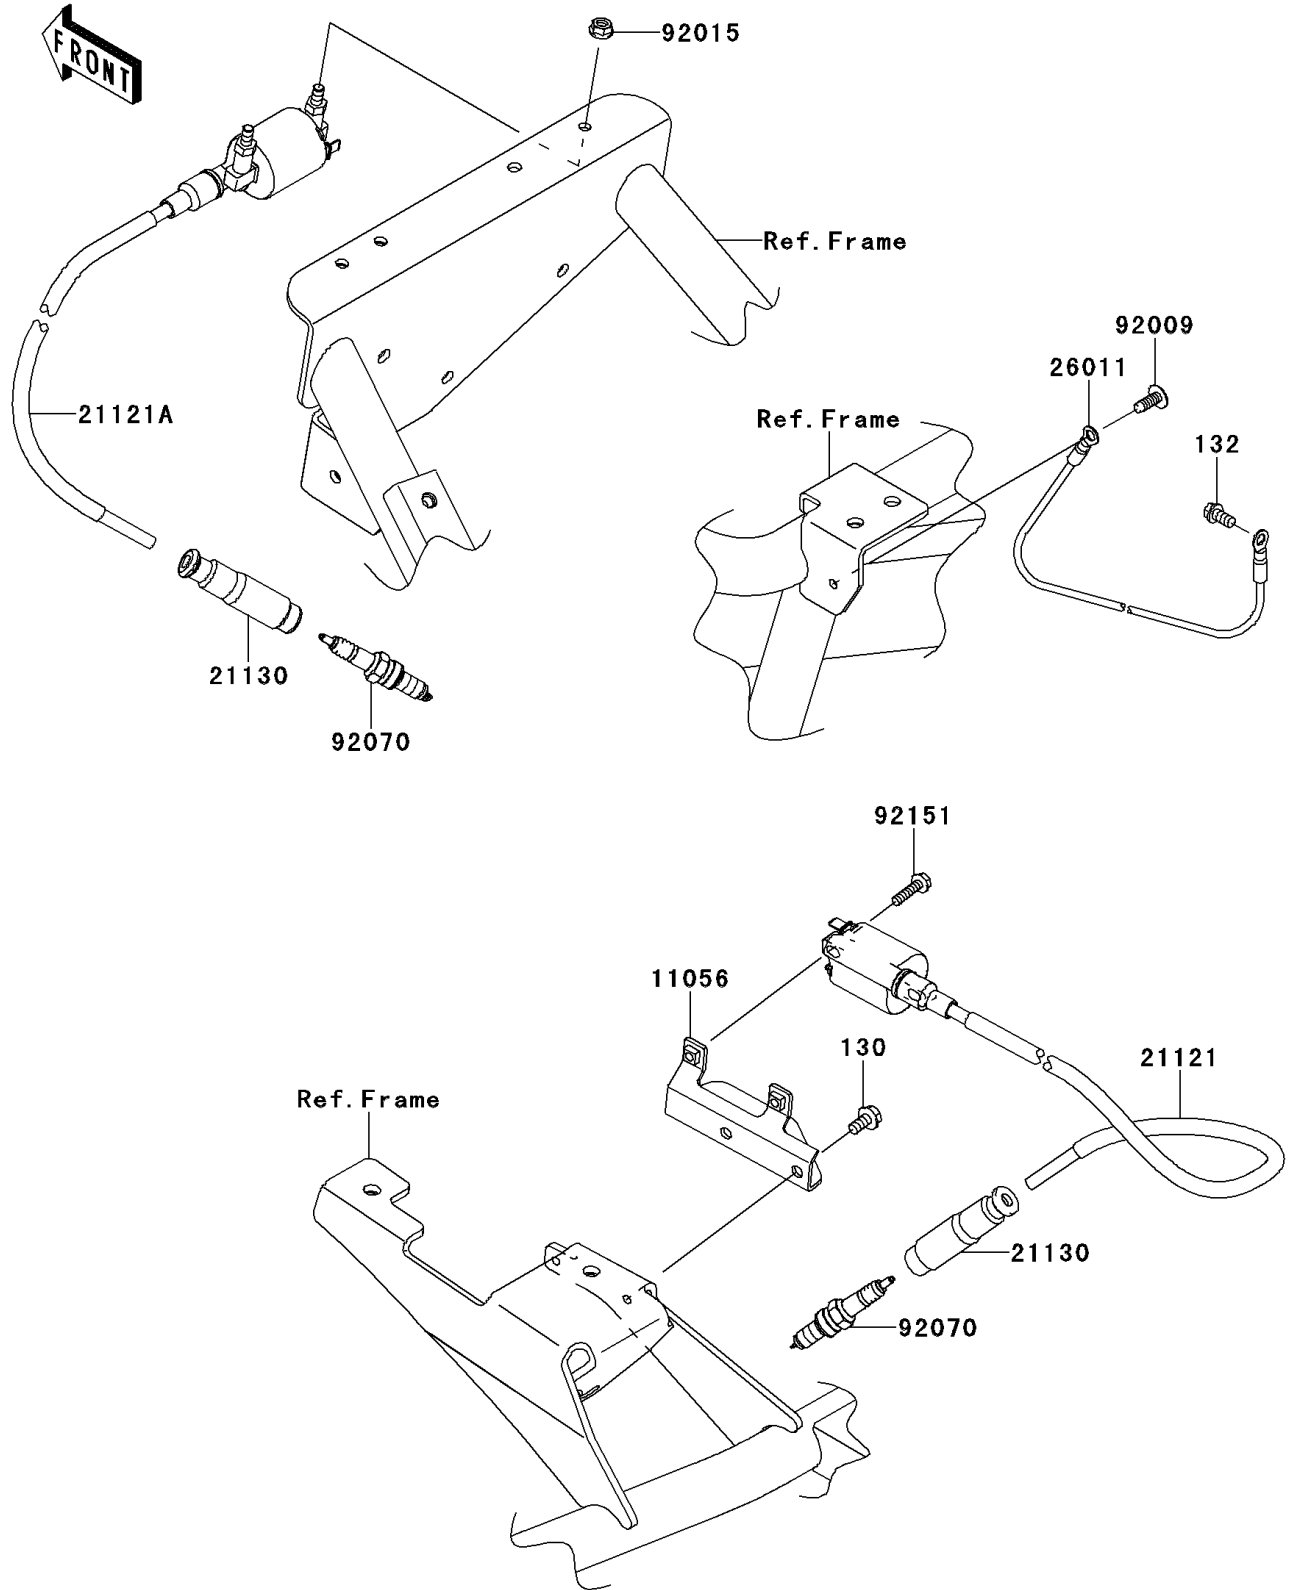

# 2013 TERYX4™ 750 4x4 EPS PARTS DIAGRAM

Ignition System

E1830

## 2013 TERYX4™ 750 4x4 EPS PARTS LIST

### Ignition System

ITEM NAME	PART NUMBER	QUANTITY
BRACKET (Ref # 11056)	11056-0714	1
BOLT-FLANGED,6X12 (Ref # 130)	130BA0612	2
BOLT-FLANGED-SMALL,6X12 (Ref # 132)	132BD0612	1
COIL-IGNITION (Ref # 21121)	21121-0045	1
COIL-IGNITION,FR (Ref # 21121A)	21121-0702	1
CAP-SPARK PLUG (Ref # 21130)	21130-1071	2
WIRE-LEAD (Ref # 26011)	26011-0712	1
SCREW,TAPPING,6X16 (Ref # 92009)	92009-1166	1
NUT,FLANGED,6MM (Ref # 92015)	92015-1367	2
PLUG-SPARK,CPR7EA-9(NGK) (Ref # 92070)	92070-0022	2
BOLT,SOCKET,5X20 (Ref # 92151)	92151-1096	2