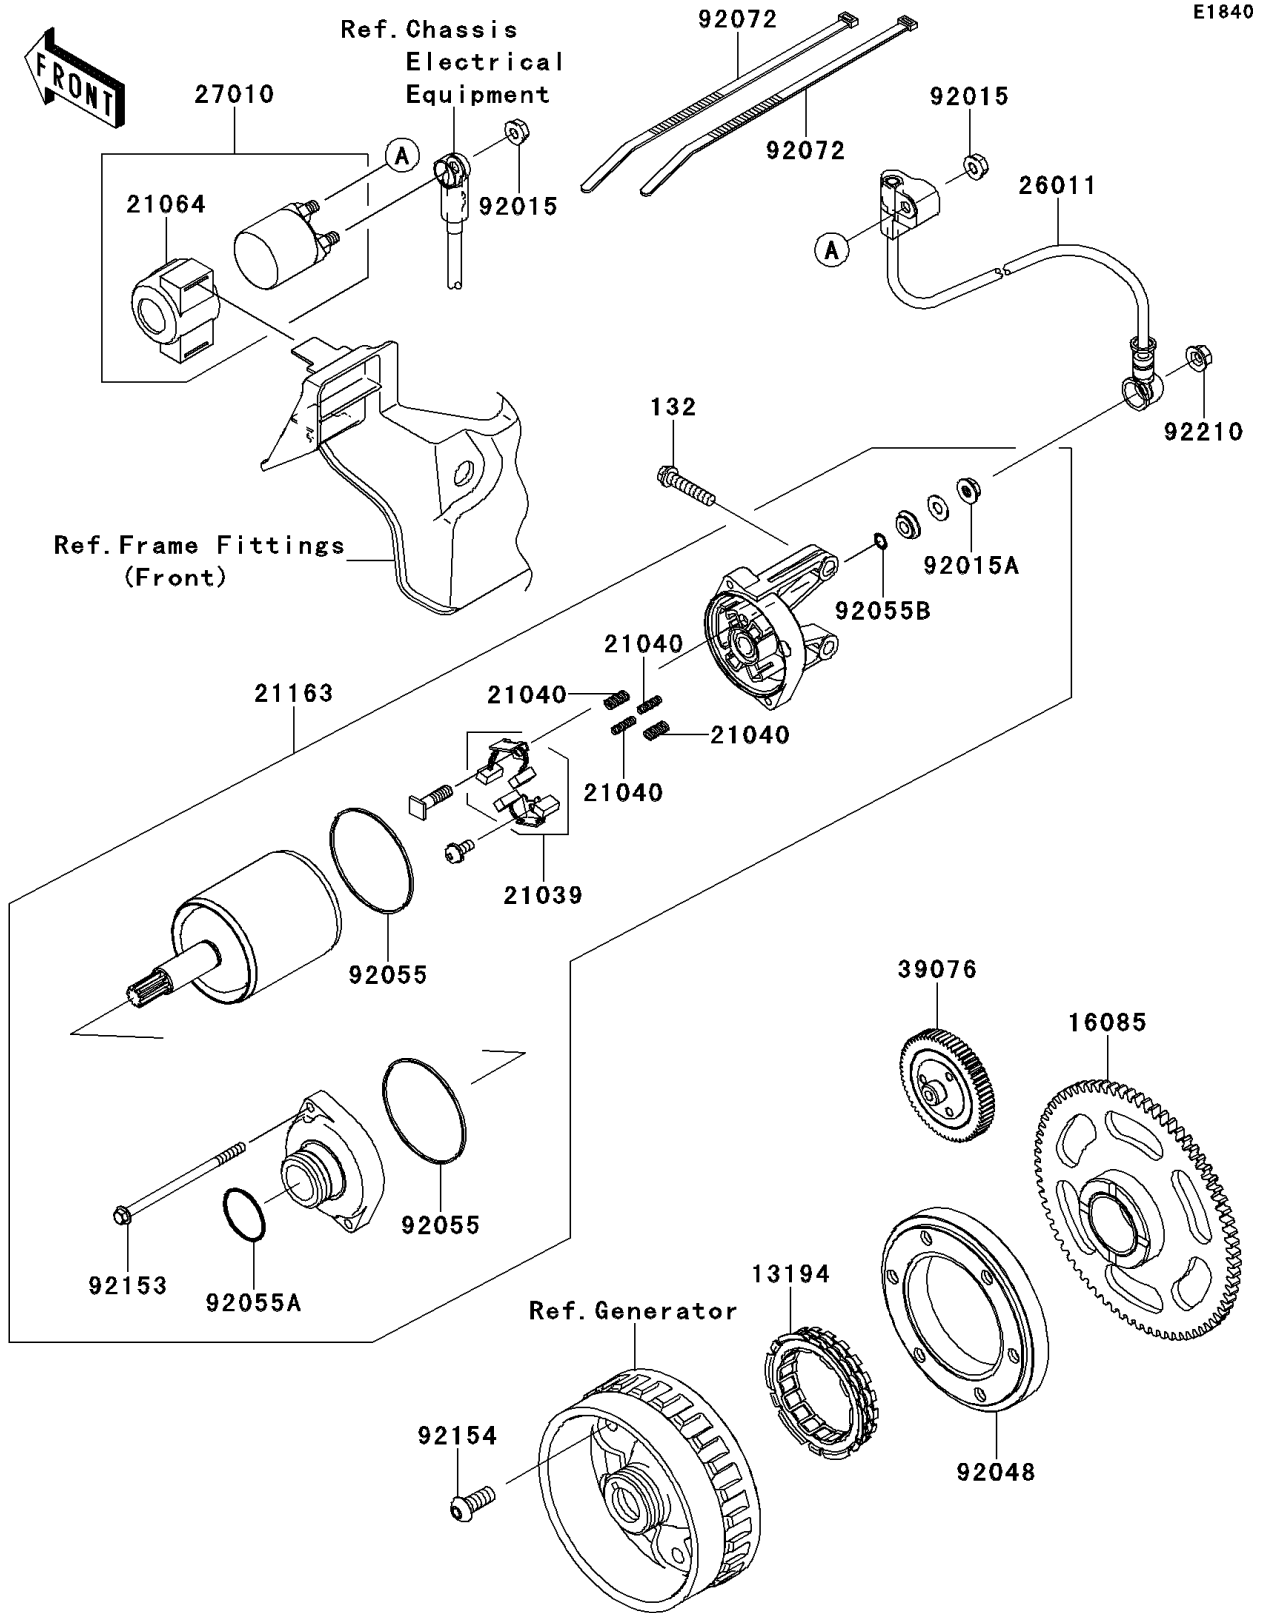

# 2013 TERYX4™ 750 4x4 EPS PARTS DIAGRAM

Starter Motor

## 2013 TERYX4™ 750 4x4 EPS PARTS LIST

### Starter Motor

ITEM NAME	PART NUMBER	QUANTITY
CLUTCH-ONEWAY (Ref # 13194)	13194-1094	1
BOLT-FLANGED-SMALL,6X30 (Ref # 132)	132BD0630	2
GEAR,STARTER (Ref # 16085)	16085-0591	1
BRUSH,CARBON (Ref # 21039)	21039-0004	1
SPRING-BRUSH (Ref # 21040)	21040-0003	4
DAMPER,MAGNETIC SWITCH (Ref # 21064)	21064-002	1
STARTER-ELECTRIC (Ref # 21163)	21163-0037	1
WIRE-LEAD,STARTER (Ref # 26011)	26011-0708	1
SWITCH,MAGNETIC (Ref # 27010)	27010-1098	1
LIMITER,STARTER (Ref # 39076)	39076-0555	1
NUT,FLANGED,6MM (Ref # 92015)	92015-1367	2
NUT,STARTER MOTOR (Ref # 92015A)	92015-1476	1
RACE,ONEWAY CLUTCH (Ref # 92048)	92048-0553	1
RING-O (Ref # 92055)	92055-0136	2
RING-O (Ref # 92055A)	92055-1276	1
RING-O,4.5X2.0 (Ref # 92055B)	92055-1370	1
BAND,L=292.1 (Ref # 92072)	92072-3509	2
BOLT (Ref # 92153)	92153-1850	2
BOLT,TORX,8X20 (Ref # 92154)	92154-0421	6
NUT,6MM (Ref # 92210)	92210-0188	1