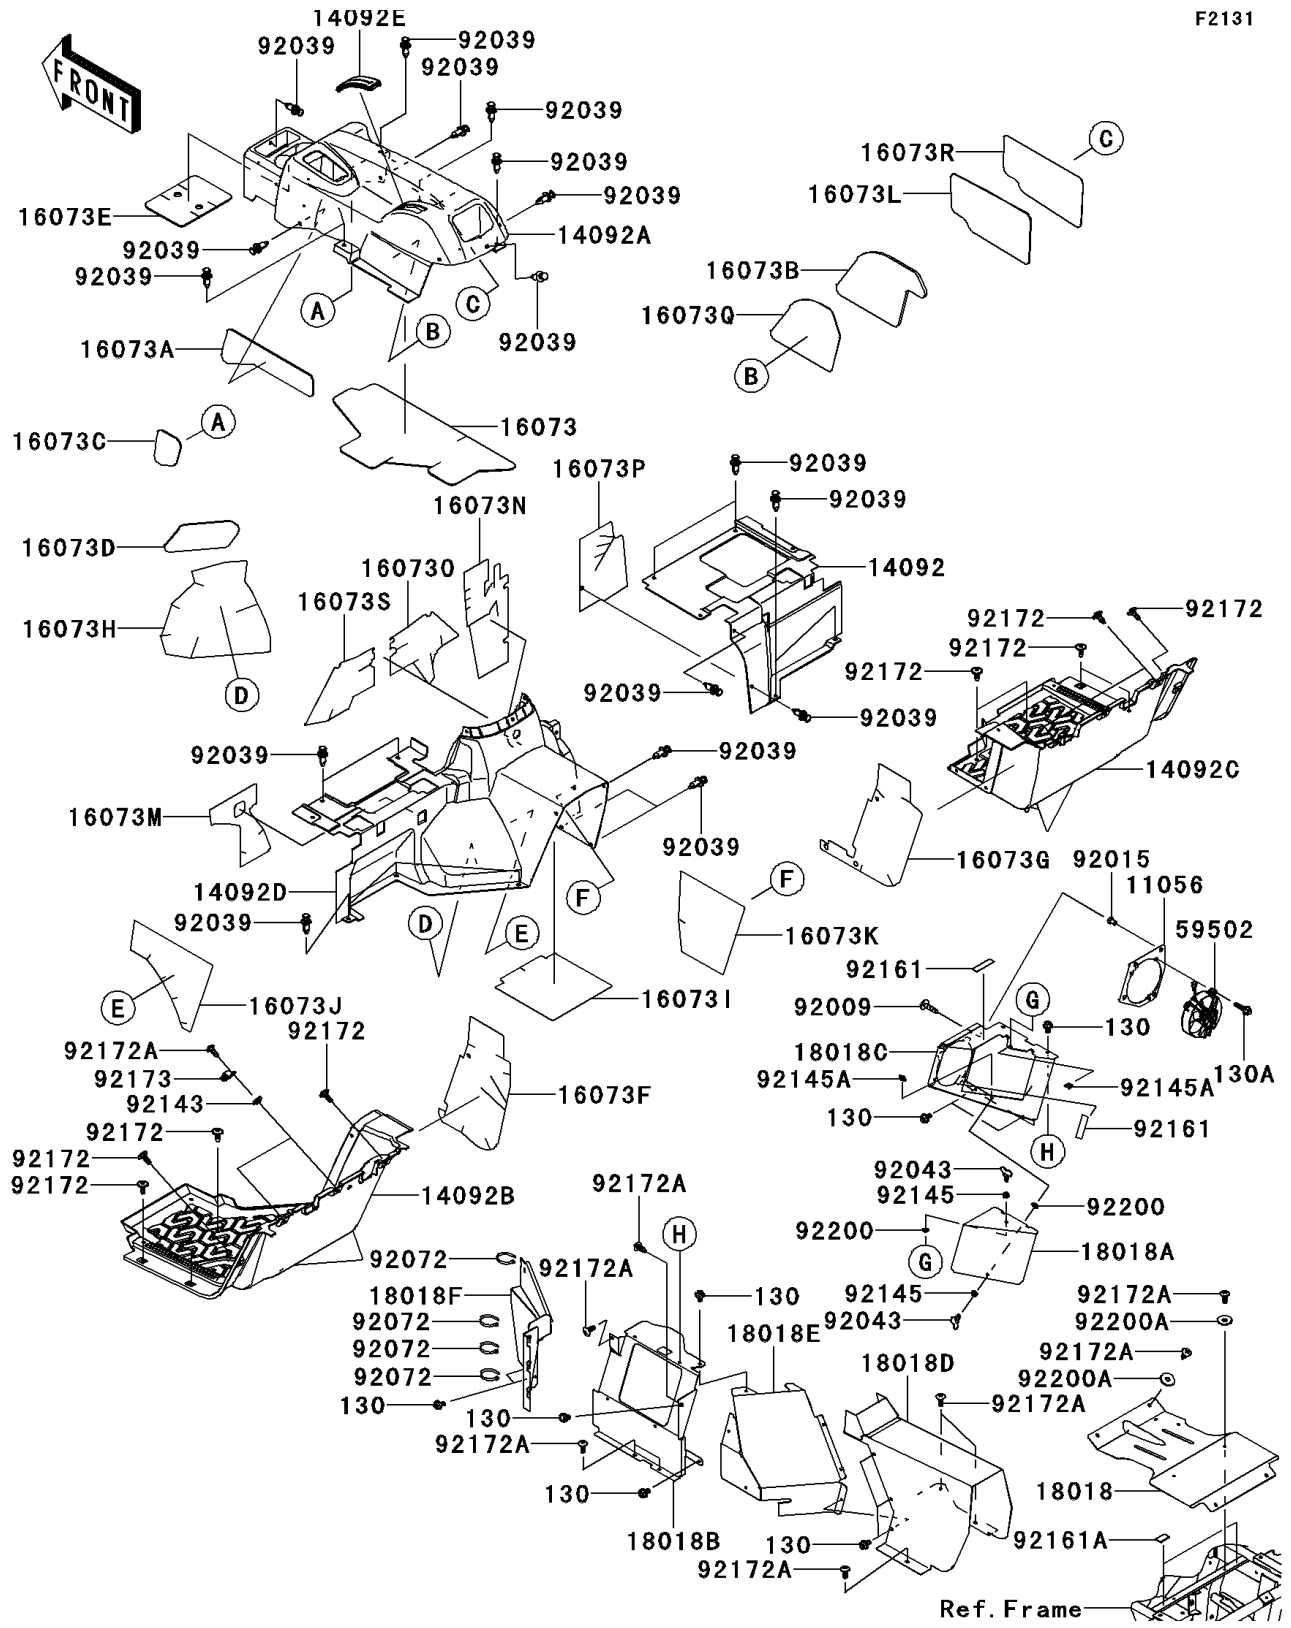

2013 TERYX4™ 750 4x4 EPS PARTS DIAGRAM

Frame Fittings(Rear)

F2131

2013 TERYX4™ 750 4x4 EPS PARTS LIST

Frame Fittings(Rear)

ITEM NAME	PART NUMBER	QUANTITY
BRACKET,FAN MOUNT (Ref # 11056)	11056-1488	1
COVER,FR SEAT,RR,RH (Ref # 14092)	14092-0714	1
COVER,CENTER CONSOLE (Ref # 14092A)	14092-0715	1
COVER,RR FLOOR,LH (Ref # 14092B)	14092-0718	1
COVER,RR FLOOR,RH (Ref # 14092C)	14092-0719	1
COVER,FR SEAT,RR,LH (Ref # 14092D)	14092-0722	1
COVER,CENTER CONSOLE, TOP (Ref # 14092E)	14092-0791	1
INSULATOR,CENTER CONSOLE (Ref # 16073)	16073-0710	1
INSULATOR,CENTER CONSOLE (Ref # 16073A)	16073-0711	1
INSULATOR,CENTER CONSOLE (Ref # 16073B)	16073-0712	1
INSULATOR,CENTER CONSOLE (Ref # 16073C)	16073-0714	1
INSULATOR,FR SEAT,RR (Ref # 16073D)	16073-0720	1
INSULATOR,CENTER CONSOLE (Ref # 16073E)	16073-0721	1
INSULATOR,RR FLOOR,LH (Ref # 16073F)	16073-0726	1
INSULATOR,RR FLOOR,RH (Ref # 16073G)	16073-0727	1
INSULATOR,FR SEAT,RR (Ref # 16073H)	16073-0728	1
INSULATOR,FR SEAT,RR (Ref # 16073I)	16073-0733	1
INSULATOR,FR SEAT,RR (Ref # 16073J)	16073-0734	1
INSULATOR,FR SEAT,RR (Ref # 16073K)	16073-0735	1
INSULATOR,CENTER CONSOLE (Ref # 16073L)	16073-0739	1
INSULATOR,FR SEAT,RR (Ref # 16073M)	16073-0740	1
INSULATOR,FR SEAT,RR (Ref # 16073N)	16073-0741	1
INSULATOR,FR SEAT,RR (Ref # 16073O)	16073-0742	1
INSULATOR,FR SEAT,RR (Ref # 16073P)	16073-0744	1
INSULATOR,CENTER CONSOLE (Ref # 16073Q)	16073-0746	1
INSULATOR,CENTER CONSOLE (Ref # 16073R)	16073-0747	1
INSULATOR,FR SEAT,RR (Ref # 16073S)	16073-0749	1
PLATE-HEAT GUARD,UNDER CARRIER (Ref # 18018)	18018-0554	1
PLATE-HEAT GUARD,SIDE DUCT COV (Ref # 18018A)	18018-0574	1