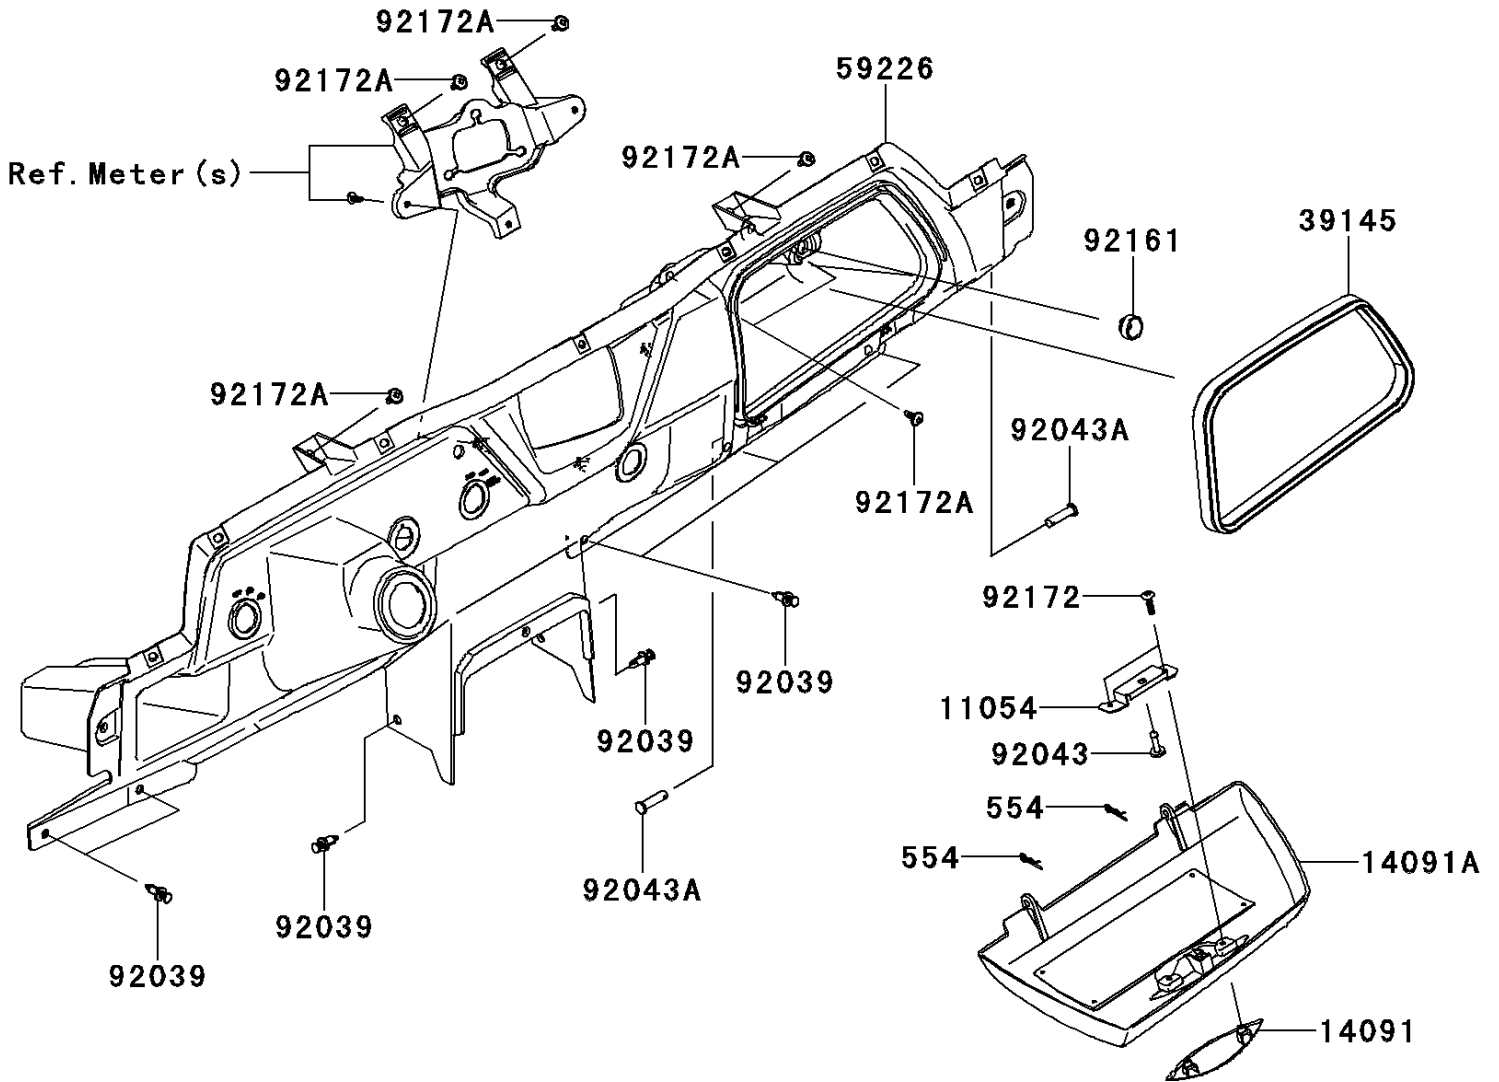

2012 Teryx4™ 750 4x4 EPS PARTS DIAGRAM

Front Box

F2135

2012 Teryx4™ 750 4x4 EPS PARTS LIST

Front Box

ITEM NAME	PART NUMBER	QUANTITY
BRACKET (Ref # 11054)	11054-1789	1
COVER,STORAGE CAP,F.BLACK (Ref # 14091)	14091-0700-6Z	1
COVER,STORAGE,F.BLACK (Ref # 14091A)	14091-0985-6Z	1
TRIM-SEAL,L=940 (Ref # 39145)	39145-0029	1
PIN-SNAP (Ref # 554)	554DA0600	2
PANEL-CONTROL (Ref # 59226)	59226-0713	1
RIVET (Ref # 92039)	92039-1229	7
PIN (Ref # 92043)	92043-0138	1
PIN,6X23 (Ref # 92043A)	92043-0164	2
DAMPER (Ref # 92161)	92161-0568	1
SCREW,TAPPING,4X16 (Ref # 92172)	92172-0347	2
SCREW,6X16 (Ref # 92172A)	92172-0711	6