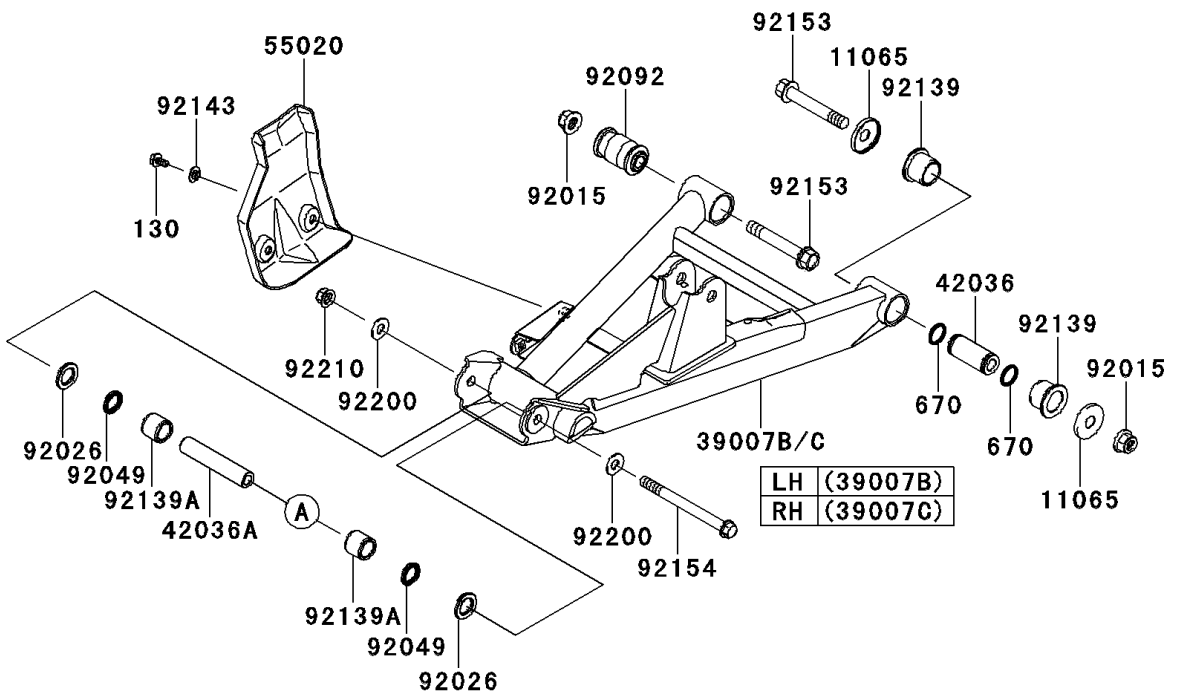

2012 Teryx4™ 750 4x4 EPS PARTS DIAGRAM

Rear Suspension

F2153

2012 Teryx4™ 750 4x4 EPS PARTS LIST

Rear Suspension

ITEM NAME	PART NUMBER	QUANTITY
CAP (Ref # 11065)	11065-0253	8
BOLT-FLANGED,6X12 (Ref # 130)	130BA0612	4
ARM-SUSP,RR,UPP,LH (Ref # 39007)	39007-0345	1
ARM-SUSP,RR,UPP,RH (Ref # 39007A)	39007-0346	1
ARM-SUSP,RR,LWR,LH (Ref # 39007B)	39007-0347	1
ARM-SUSP,RR,LWR,RH (Ref # 39007C)	39007-0348	1
KNUCKLE,RR (Ref # 39186)	39186-0316	2
SLEEVE (Ref # 42036)	42036-0062	4
SLEEVE,10X17X88 (Ref # 42036A)	42036-0710	4
CIRCLIP (Ref # 481)	481J6200	2
GUARD,REAR ARM (Ref # 55020)	55020-0805	2
O RING,18MM (Ref # 670)	670B2018	8
NUT,LOCK,FLANGED,12MM (Ref # 92015)	92015-1433	8
SPACER,17X28.6X3 (Ref # 92026)	92026-0729	8
BEARING-BALL (Ref # 92045)	92045-0725	2
SEAL-OIL,17X24X3 (Ref # 92049)	92049-0726	8
BUSHING-RUBBER (Ref # 92092)	92092-0555	4
BUSHING (Ref # 92139)	92139-0231	8
BUSHING,17X24X21.5 (Ref # 92139A)	92139-0736	8
COLLAR (Ref # 92143)	92143-1087	4
BOLT,FLANGED,12X76.5 (Ref # 92153)	92153-1733	8
BOLT,FLANGED,10X117 (Ref # 92154)	92154-0743	4
WASHER,10.3X23X1.6 (Ref # 92200)	92200-2009	8
NUT,LOCK,FLANGED,10MM (Ref # 92210)	92210-1080	4