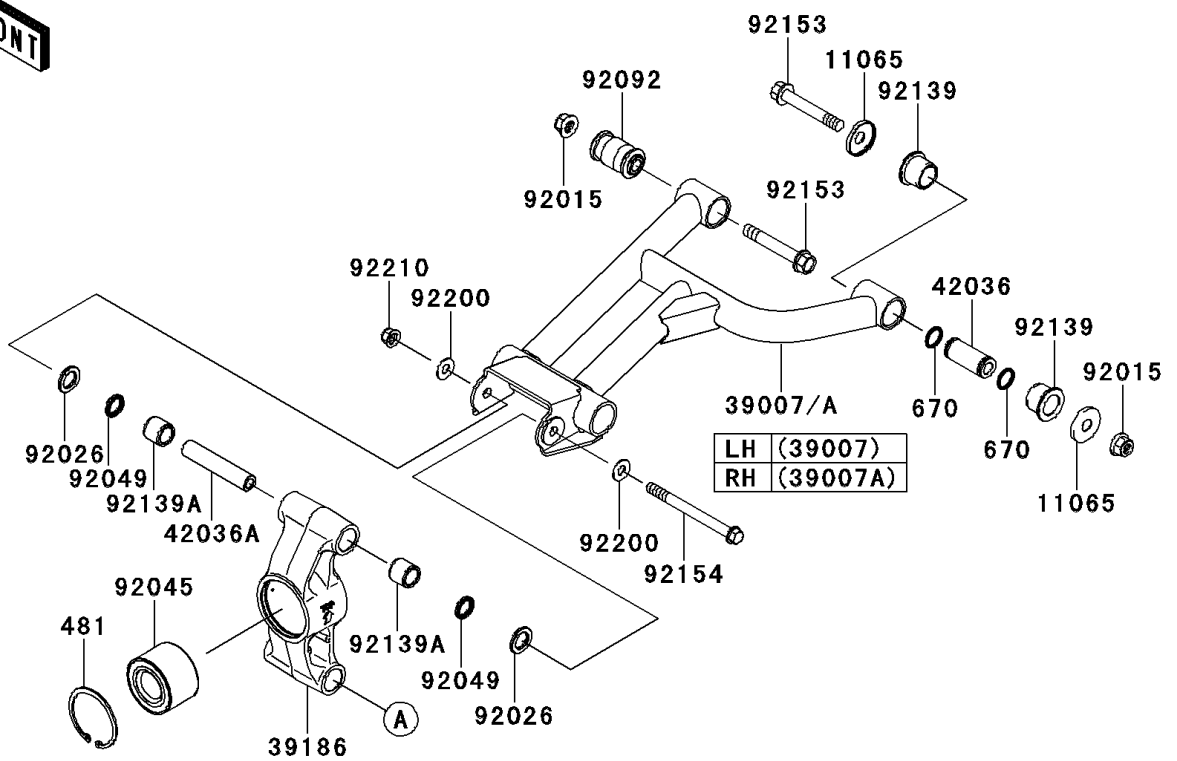

2012 Teryx4™ 750 4x4 EPS PARTS DIAGRAM

Rear Suspension

F2153

2012 Teryx4™ 750 4x4 EPS PARTS LIST

Rear Suspension

ITEM NAME	PART NUMBER	QUANTITY
CAP (Ref # 11065)	11065-0253	8
BOLT-FLANGED,6X12 (Ref # 130)	130BA0612	4
ARM-SUSP,RR,UPP,LH (Ref # 39007)	39007-0345	1
ARM-SUSP,RR,UPP,RH (Ref # 39007A)	39007-0346	1
ARM-SUSP,RR,LWR,LH (Ref # 39007B)	39007-0347	1
ARM-SUSP,RR,LWR,RH (Ref # 39007C)	39007-0348	1
KNUCKLE,RR (Ref # 39186)	39186-0316	2
SLEEVE (Ref # 42036)	42036-0062	4
SLEEVE,10X17X88 (Ref # 42036A)	42036-0710	4
CIRCLIP (Ref # 481)	481J6200	2
GUARD,REAR ARM (Ref # 55020)	55020-0805	2
O RING,18MM (Ref # 670)	670B2018	8
NUT,LOCK,FLANGED,12MM (Ref # 92015)	92015-1433	8
SPACER,17X28.6X3 (Ref # 92026)	92026-0729	8
BEARING-BALL (Ref # 92045)	92045-0725	2
SEAL-OIL,17X24X3 (Ref # 92049)	92049-0726	8
BUSHING-RUBBER (Ref # 92092)	92092-0555	4
BUSHING (Ref # 92139)	92139-0231	8
BUSHING,17X24X21.5 (Ref # 92139A)	92139-0736	8
COLLAR (Ref # 92143)	92143-1087	4
BOLT,FLANGED,12X76.5 (Ref # 92153)	92153-1733	8
BOLT,FLANGED,10X117 (Ref # 92154)	92154-0743	4
WASHER,10.3X23X1.6 (Ref # 92200)	92200-2009	8
NUT,LOCK,FLANGED,10MM (Ref # 92210)	92210-1080	4