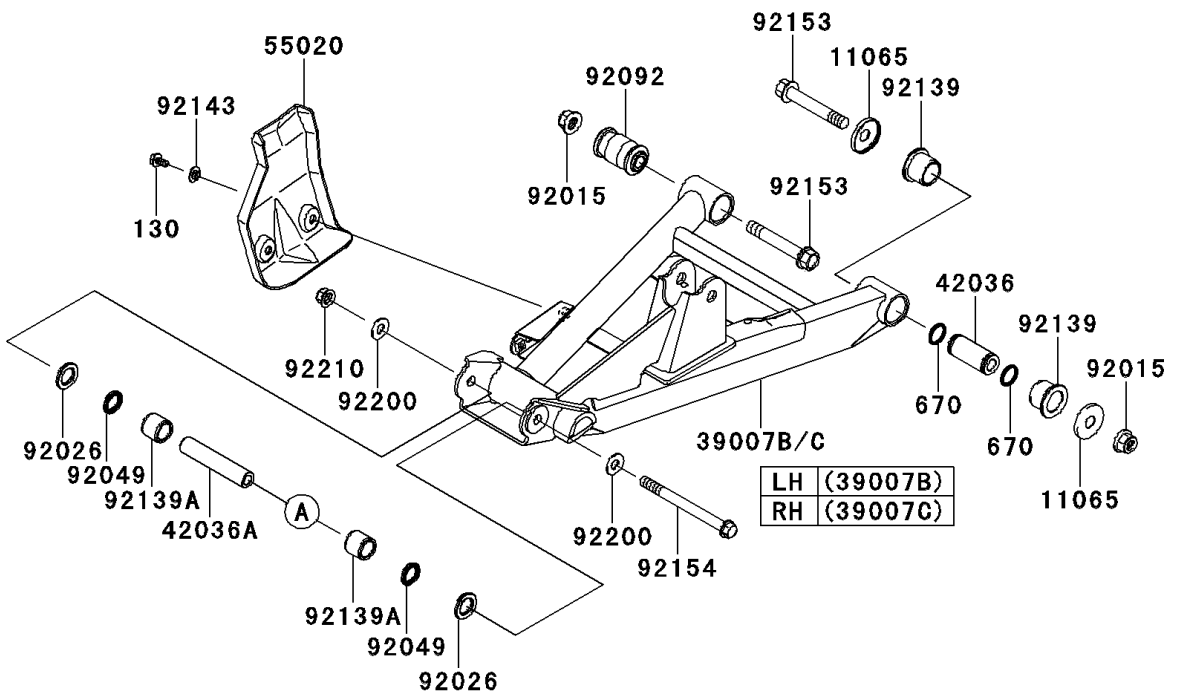

2013 TERYX4™ 750 4x4 EPS PARTS DIAGRAM

Rear Suspension

F2153

2013 TERYX4™ 750 4x4 EPS PARTS LIST

Rear Suspension

ITEM NAME	PART NUMBER	QUANTITY
CAP (Ref # 11065)	11065-0253	8
BOLT-FLANGED,6X12 (Ref # 130)	130BA0612	4
ARM-SUSP,RR,UPP,LH (Ref # 39007)	39007-0345	1
ARM-SUSP,RR,UPP,RH (Ref # 39007A)	39007-0346	1
ARM-SUSP,RR,LWR,LH (Ref # 39007B)	39007-0347	1
ARM-SUSP,RR,LWR,RH (Ref # 39007C)	39007-0348	1
KNUCKLE,RR (Ref # 39186)	39186-0316	2
SLEEVE (Ref # 42036)	42036-0062	4
SLEEVE,10X17X88 (Ref # 42036A)	42036-0710	4
CIRCLIP (Ref # 481)	481J6200	2
GUARD,REAR ARM (Ref # 55020)	55020-0805	2
O RING,18MM (Ref # 670)	670B2018	8
NUT,LOCK,FLANGED,12MM (Ref # 92015)	92015-1433	8
SPACER,17X28.6X3 (Ref # 92026)	92026-0729	8
BEARING-BALL (Ref # 92045)	92045-0725	2
SEAL-OIL,17X24X3 (Ref # 92049)	92049-0726	8
BUSHING-RUBBER (Ref # 92092)	92092-0555	4
BUSHING (Ref # 92139)	92139-0231	8
BUSHING,17X24X21.5 (Ref # 92139A)	92139-0736	8
COLLAR (Ref # 92143)	92143-1087	4
BOLT,FLANGED,12X76.5 (Ref # 92153)	92153-1733	8
BOLT,FLANGED,10X117 (Ref # 92154)	92154-0743	4
WASHER,10.3X23X1.6 (Ref # 92200)	92200-2009	8
NUT,LOCK,FLANGED,10MM (Ref # 92210)	92210-1080	4