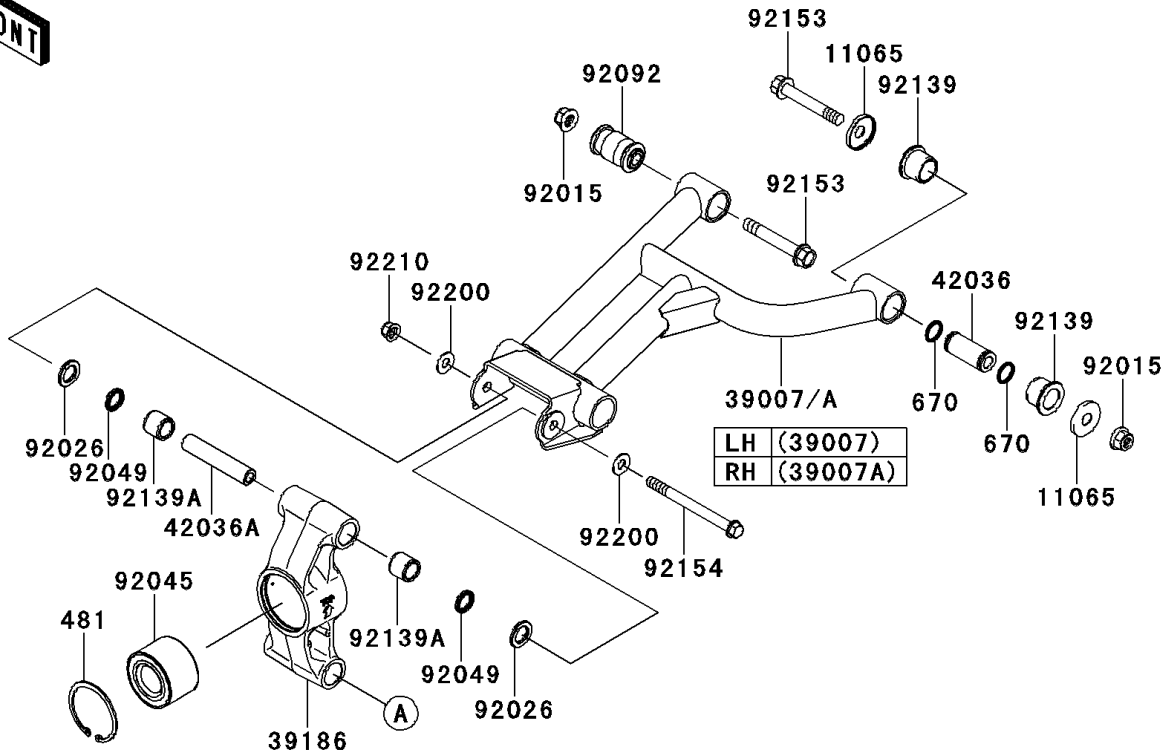

2013 TERYX4™ 750 4x4 EPS PARTS DIAGRAM

Rear Suspension

F2153

2013 TERYX4™ 750 4x4 EPS PARTS LIST

Rear Suspension

ITEM NAME	PART NUMBER	QUANTITY
CAP (Ref # 11065)	11065-0253	8
BOLT-FLANGED,6X12 (Ref # 130)	130BA0612	4
ARM-SUSP,RR,UPP,LH (Ref # 39007)	39007-0345	1
ARM-SUSP,RR,UPP,RH (Ref # 39007A)	39007-0346	1
ARM-SUSP,RR,LWR,LH (Ref # 39007B)	39007-0347	1
ARM-SUSP,RR,LWR,RH (Ref # 39007C)	39007-0348	1
KNUCKLE,RR (Ref # 39186)	39186-0316	2
SLEEVE (Ref # 42036)	42036-0062	4
SLEEVE,10X17X88 (Ref # 42036A)	42036-0710	4
CIRCLIP (Ref # 481)	481J6200	2
GUARD,REAR ARM (Ref # 55020)	55020-0805	2
O RING,18MM (Ref # 670)	670B2018	8
NUT,LOCK,FLANGED,12MM (Ref # 92015)	92015-1433	8
SPACER,17X28.6X3 (Ref # 92026)	92026-0729	8
BEARING-BALL (Ref # 92045)	92045-0725	2
SEAL-OIL,17X24X3 (Ref # 92049)	92049-0726	8
BUSHING-RUBBER (Ref # 92092)	92092-0555	4
BUSHING (Ref # 92139)	92139-0231	8
BUSHING,17X24X21.5 (Ref # 92139A)	92139-0736	8
COLLAR (Ref # 92143)	92143-1087	4
BOLT,FLANGED,12X76.5 (Ref # 92153)	92153-1733	8
BOLT,FLANGED,10X117 (Ref # 92154)	92154-0743	4
WASHER,10.3X23X1.6 (Ref # 92200)	92200-2009	8
NUT,LOCK,FLANGED,10MM (Ref # 92210)	92210-1080	4