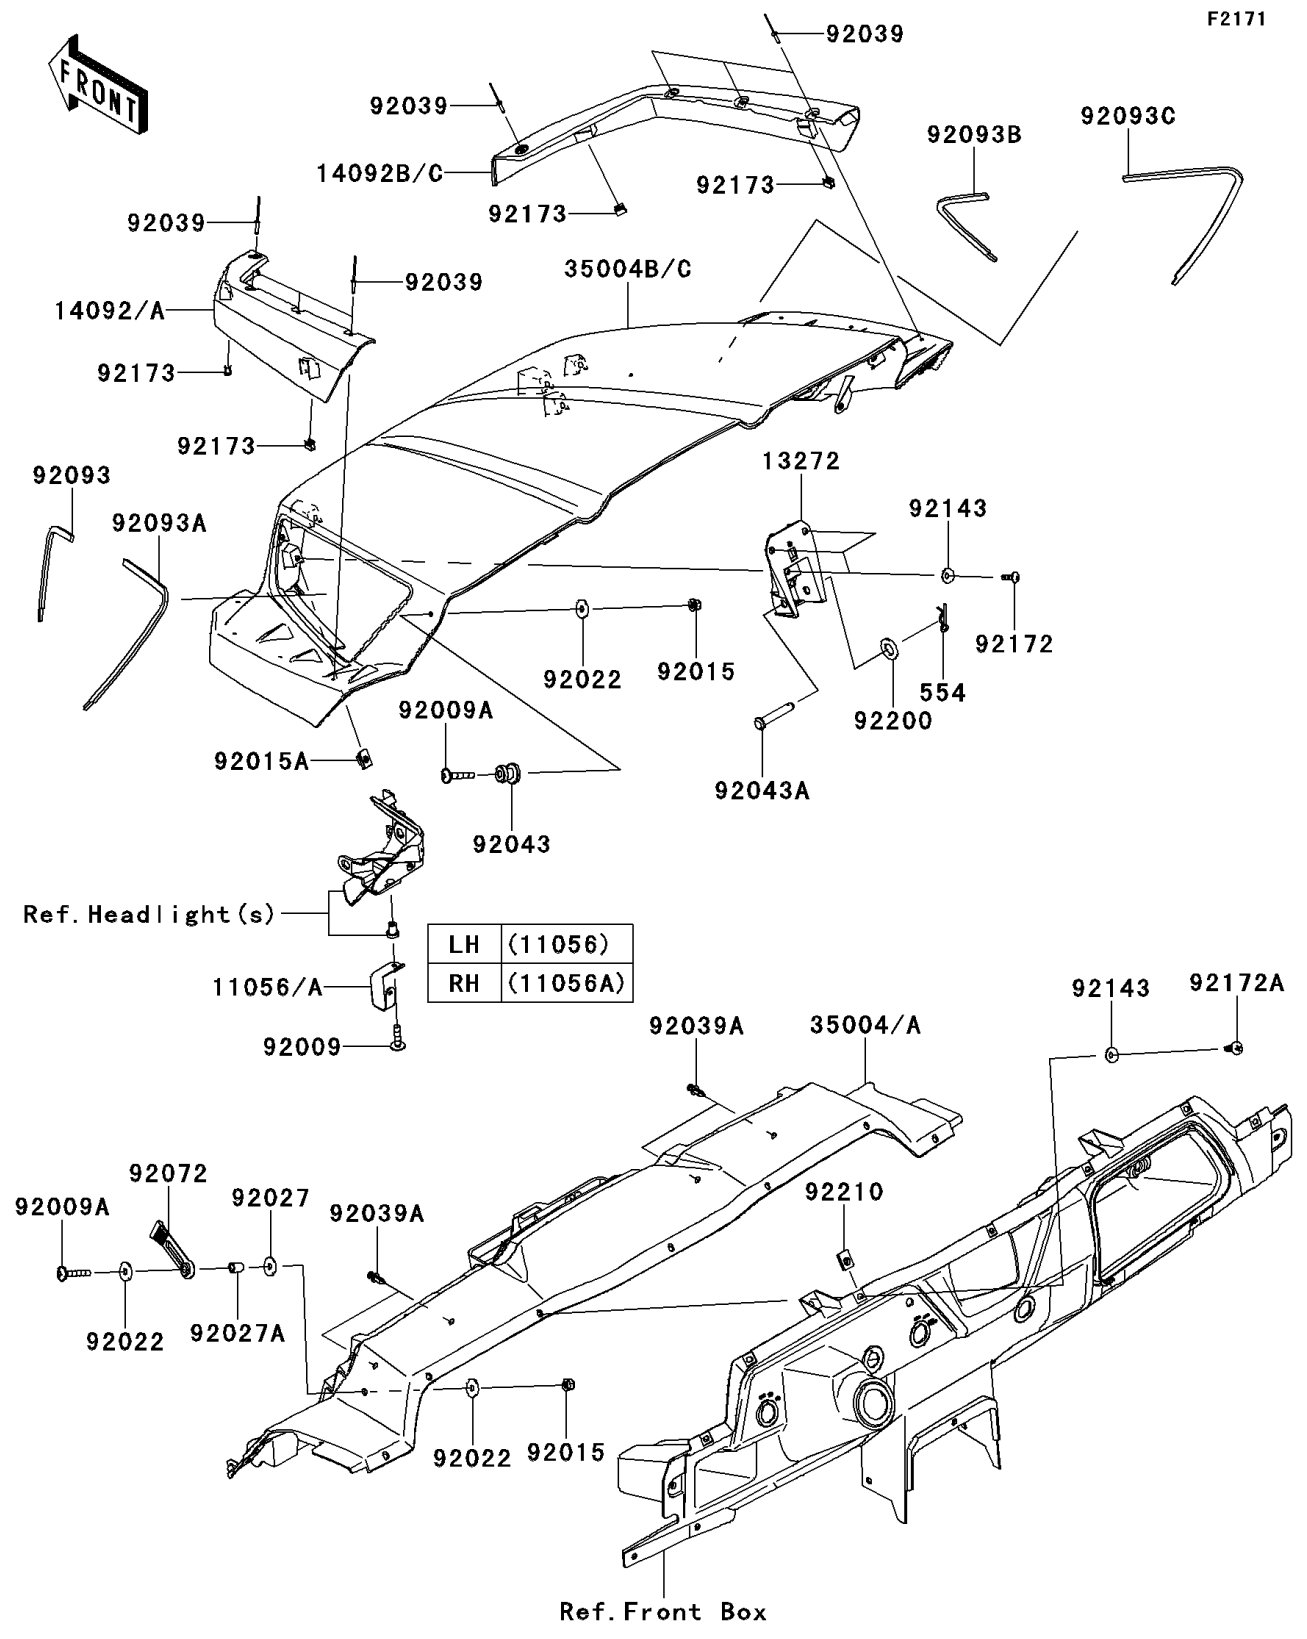

2012 Teryx4™ 750 4x4 EPS PARTS DIAGRAM

Front Fender(s)

2012 Teryx4™ 750 4x4 EPS PARTS LIST

Front Fender(s)

ITEM NAME	PART NUMBER	QUANTITY
BRACKET,LH (Ref # 11056)	11056-0129	1
BRACKET,RH (Ref # 11056A)	11056-0130	1
PLATE (Ref # 13272)	13272-0871	2
COVER,OVER FENDER,LH,V.BLUE (Ref # 14092A)	14092-0746-40D	1
COVER,OVER FENDER,RH,V.BLUE (Ref # 14092C)	14092-0756-40D	1
FENDER-FRONT,RR,V.BLUE (Ref # 35004A)	35004-0303-40D	1
FENDER-FRONT,FR,V.BLUE (Ref # 35004C)	35004-0308-40D	1
PIN-SNAP,12MM (Ref # 554)	554DA1200	2
SCREW,6X25 (Ref # 92009)	92009-1465	2
SCREW,6X35 (Ref # 92009A)	92009-1672	4
NUT,LOCK,FLANGED,6MM (Ref # 92015)	92015-1339	4
NUT,5MM (Ref # 92015A)	92015-1627	6
WASHER,6.5X20X1.6,WHITE (Ref # 92022)	92022-193	6
COLLAR,L=5.1 (Ref # 92027)	92027-1260	2
COLLAR,6.8X10X12 (Ref # 92027A)	92027-162	2
RIVET,4.9X19.8 (Ref # 92039)	92039-0704	8
RIVET (Ref # 92039A)	92039-1229	4
PIN (Ref # 92043)	92043-0197	2
PIN,12.4X72.4 (Ref # 92043A)	92043-0716	2
BAND (Ref # 92072)	92072-0144	2
SEAL,FR,LH (Ref # 92093)	92093-0168	1
SEAL,RR,LH (Ref # 92093A)	92093-0169	1
SEAL,FR,RH (Ref # 92093B)	92093-0170	1
SEAL,RR,RH (Ref # 92093C)	92093-0171	1
COLLAR (Ref # 92143)	92143-1087	13
SCREW,5X16 (Ref # 92172)	92172-0322	6
SCREW,TAPPING,6X20 (Ref # 92172A)	92172-0488	7
CLAMP (Ref # 92173)	92173-0104	4
WASHER,13X24X2 (Ref # 92200)	92200-0451	2

2012 Teryx4™ 750 4x4 EPS PARTS LIST

Front Fender(s)

ITEM NAME	PART NUMBER	QUANTITY
NUT,LEAF SPRING,6MM (Ref # 92210)	92210-0624	7