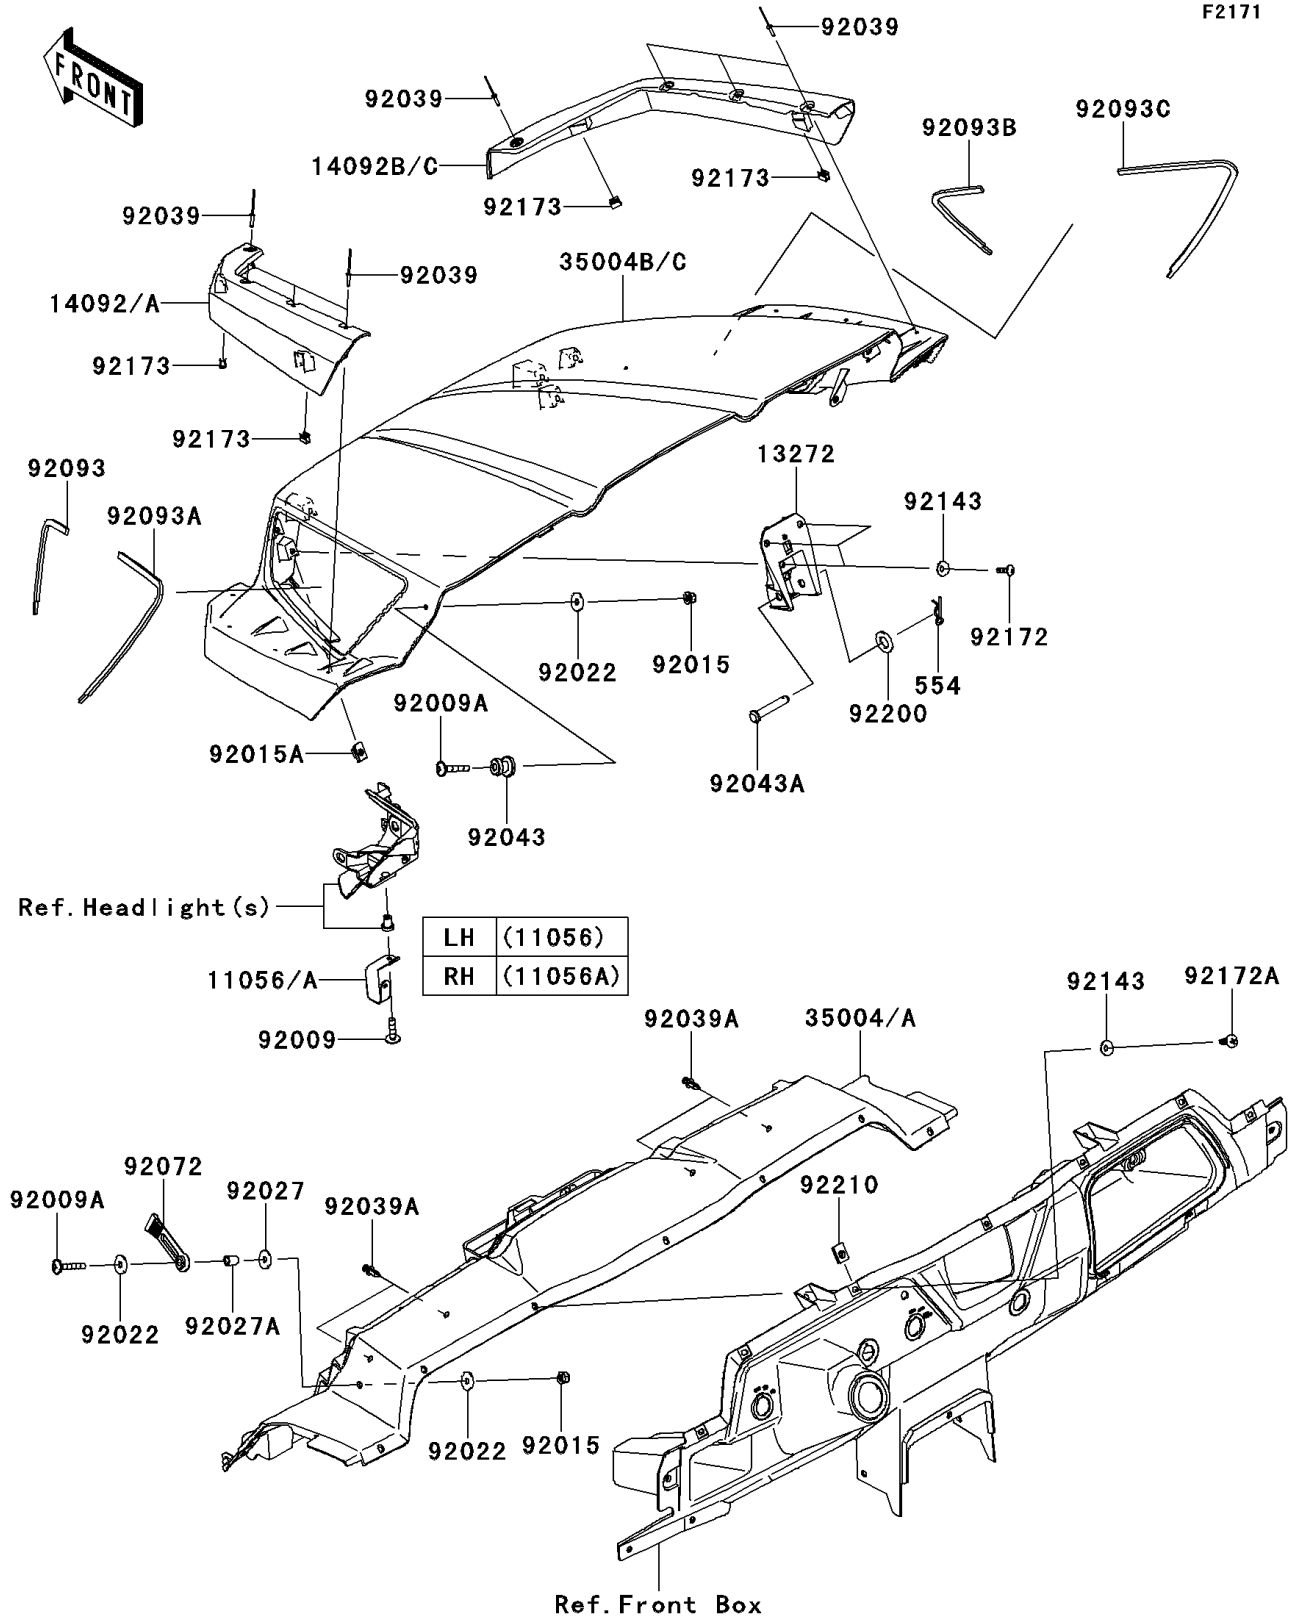

2013 TERYX4™ 750 4x4 EPS PARTS DIAGRAM

Front Fender(s)

2013 TERYX4™ 750 4x4 EPS PARTS LIST

Front Fender(s)

ITEM NAME	PART NUMBER	QUANTITY
BRACKET,LH (Ref # 11056)	11056-0129	1
BRACKET,RH (Ref # 11056A)	11056-0130	1
PLATE (Ref # 13272)	13272-0871	2
COVER,OVER FENDER,LH,B.WHITE (Ref # 14092)	14092-0746-266	1
COVER,OVER FENDER,RH,B.WHITE (Ref # 14092B)	14092-0756-266	1
FENDER-FRONT,RR,B.WHITE (Ref # 35004)	35004-0303-266	1
FENDER-FRONT,FR,B.WHITE (Ref # 35004B)	35004-0308-266	1
PIN-SNAP,12MM (Ref # 554)	554DA1200	2
SCREW,6X25 (Ref # 92009)	92009-1465	2
SCREW,6X35 (Ref # 92009A)	92009-1672	4
NUT,LOCK,FLANGED,6MM (Ref # 92015)	92015-1339	4
NUT,5MM (Ref # 92015A)	92015-1627	6
WASHER,6.5X20X1.6,WHITE (Ref # 92022)	92022-193	6
COLLAR,L=5.1 (Ref # 92027)	92027-1260	2
COLLAR,6.8X10X12 (Ref # 92027A)	92027-162	2
RIVET,4.9X19.8 (Ref # 92039)	92039-0704	8
RIVET (Ref # 92039A)	92039-1229	4
PIN (Ref # 92043)	92043-0197	2
PIN,12.4X72.4 (Ref # 92043A)	92043-0716	2
BAND (Ref # 92072)	92072-0144	2
SEAL,FR,LH (Ref # 92093)	92093-0168	1
SEAL,RR,LH (Ref # 92093A)	92093-0169	1
SEAL,FR,RH (Ref # 92093B)	92093-0170	1
SEAL,RR,RH (Ref # 92093C)	92093-0171	1
COLLAR (Ref # 92143)	92143-1087	13
SCREW,5X16 (Ref # 92172)	92172-0322	6
SCREW,TAPPING,6X20 (Ref # 92172A)	92172-0488	7
CLAMP (Ref # 92173)	92173-0104	4
WASHER,13X24X2 (Ref # 92200)	92200-0451	2

2013 TERYX4™ 750 4x4 EPS PARTS LIST

Front Fender(s)

ITEM NAME	PART NUMBER	QUANTITY
NUT,LEAF SPRING,6MM (Ref # 92210)	92210-0624	7