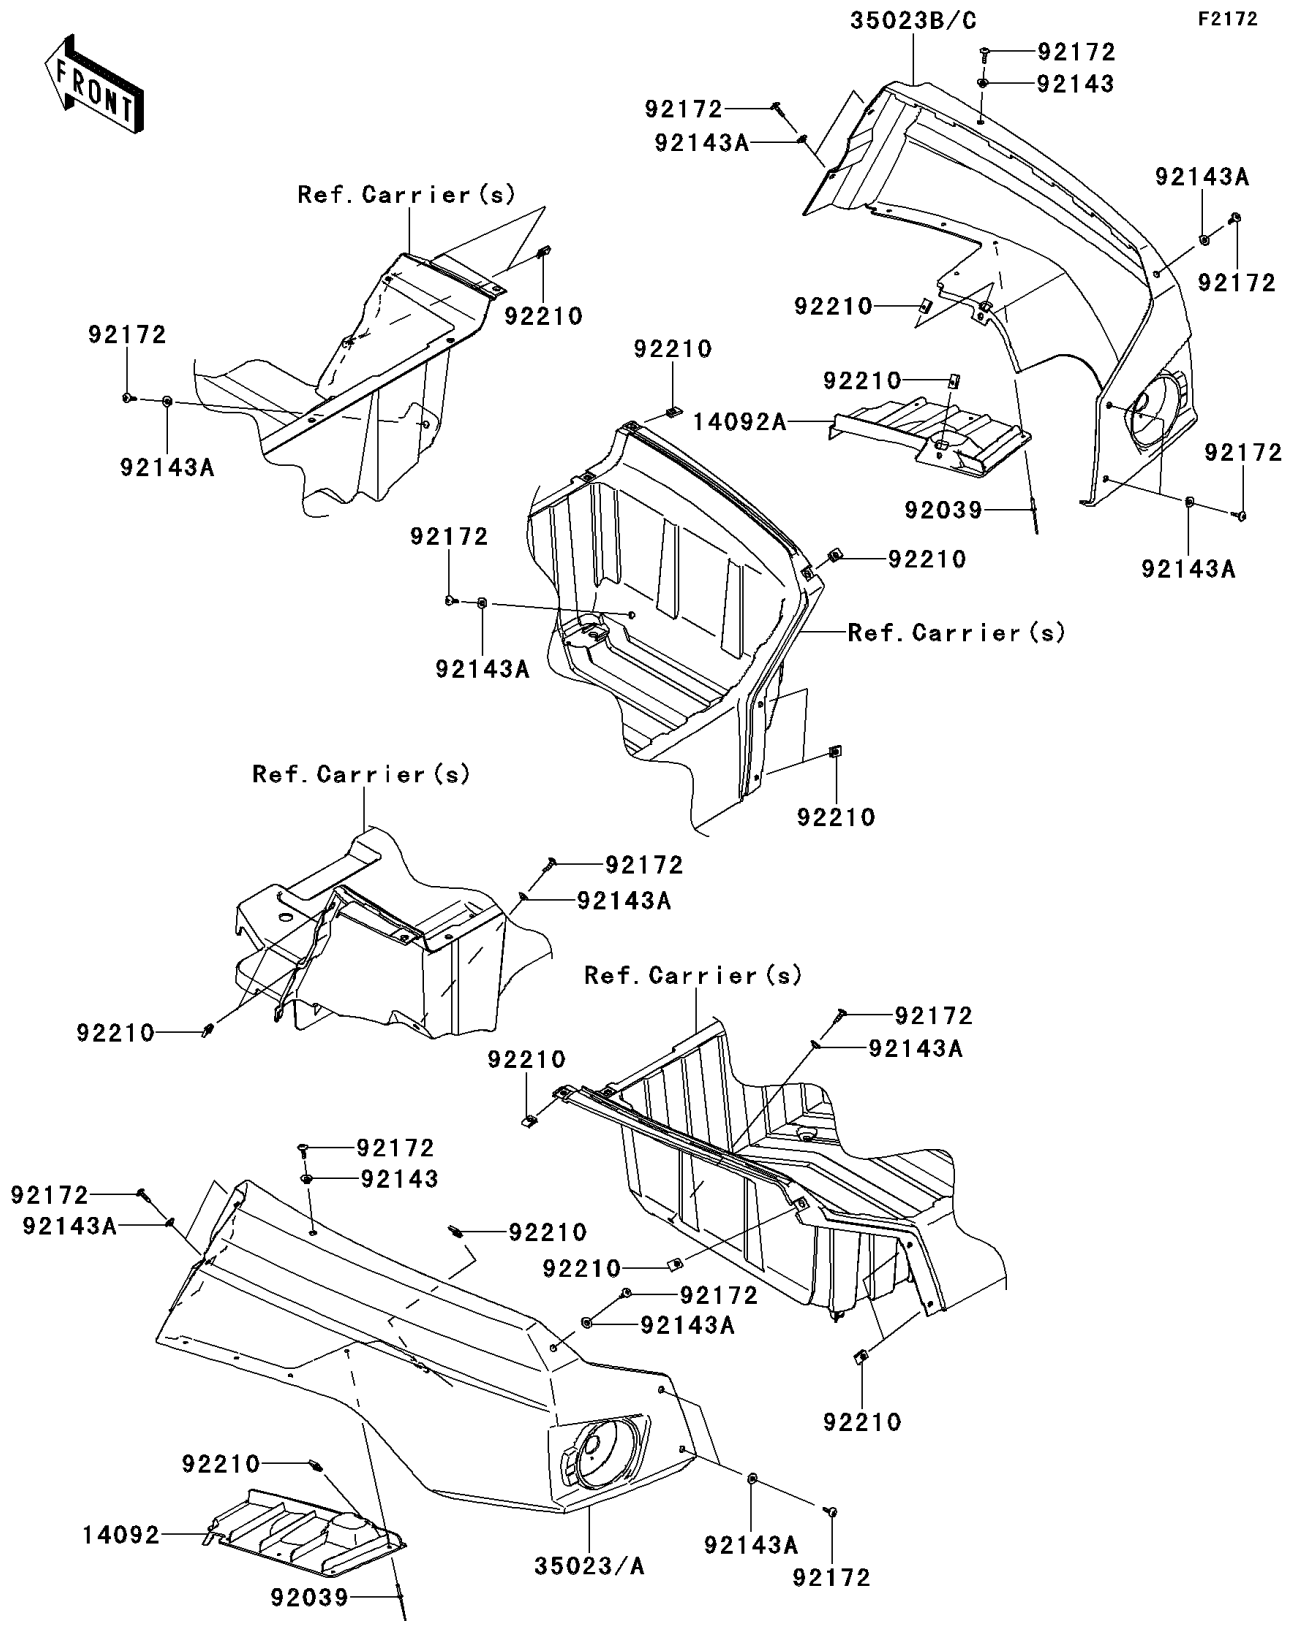

2012 Teryx4™ 750 4x4 EPS PARTS DIAGRAM

Rear Fender(s)

2012 Teryx4™ 750 4x4 EPS PARTS LIST

Rear Fender(s)

ITEM NAME	PART NUMBER	QUANTITY
COVER,INNER,LH (Ref # 14092)	14092-0863	1
COVER,INNER,RH (Ref # 14092A)	14092-0864	1
FENDER-REAR,LH,V.BLUE (Ref # 35023A)	35023-0307-40D	1
FENDER-REAR,RH,V.BLUE (Ref # 35023C)	35023-0308-40D	1
RIVET,4.9X19.8 (Ref # 92039)	92039-0704	8
COLLAR (Ref # 92143)	92143-1057	2
COLLAR (Ref # 92143A)	92143-1087	14
SCREW,TAPPING,6X20 (Ref # 92172)	92172-0488	16
NUT,LEAF SPRING,6MM (Ref # 92210)	92210-0624	16