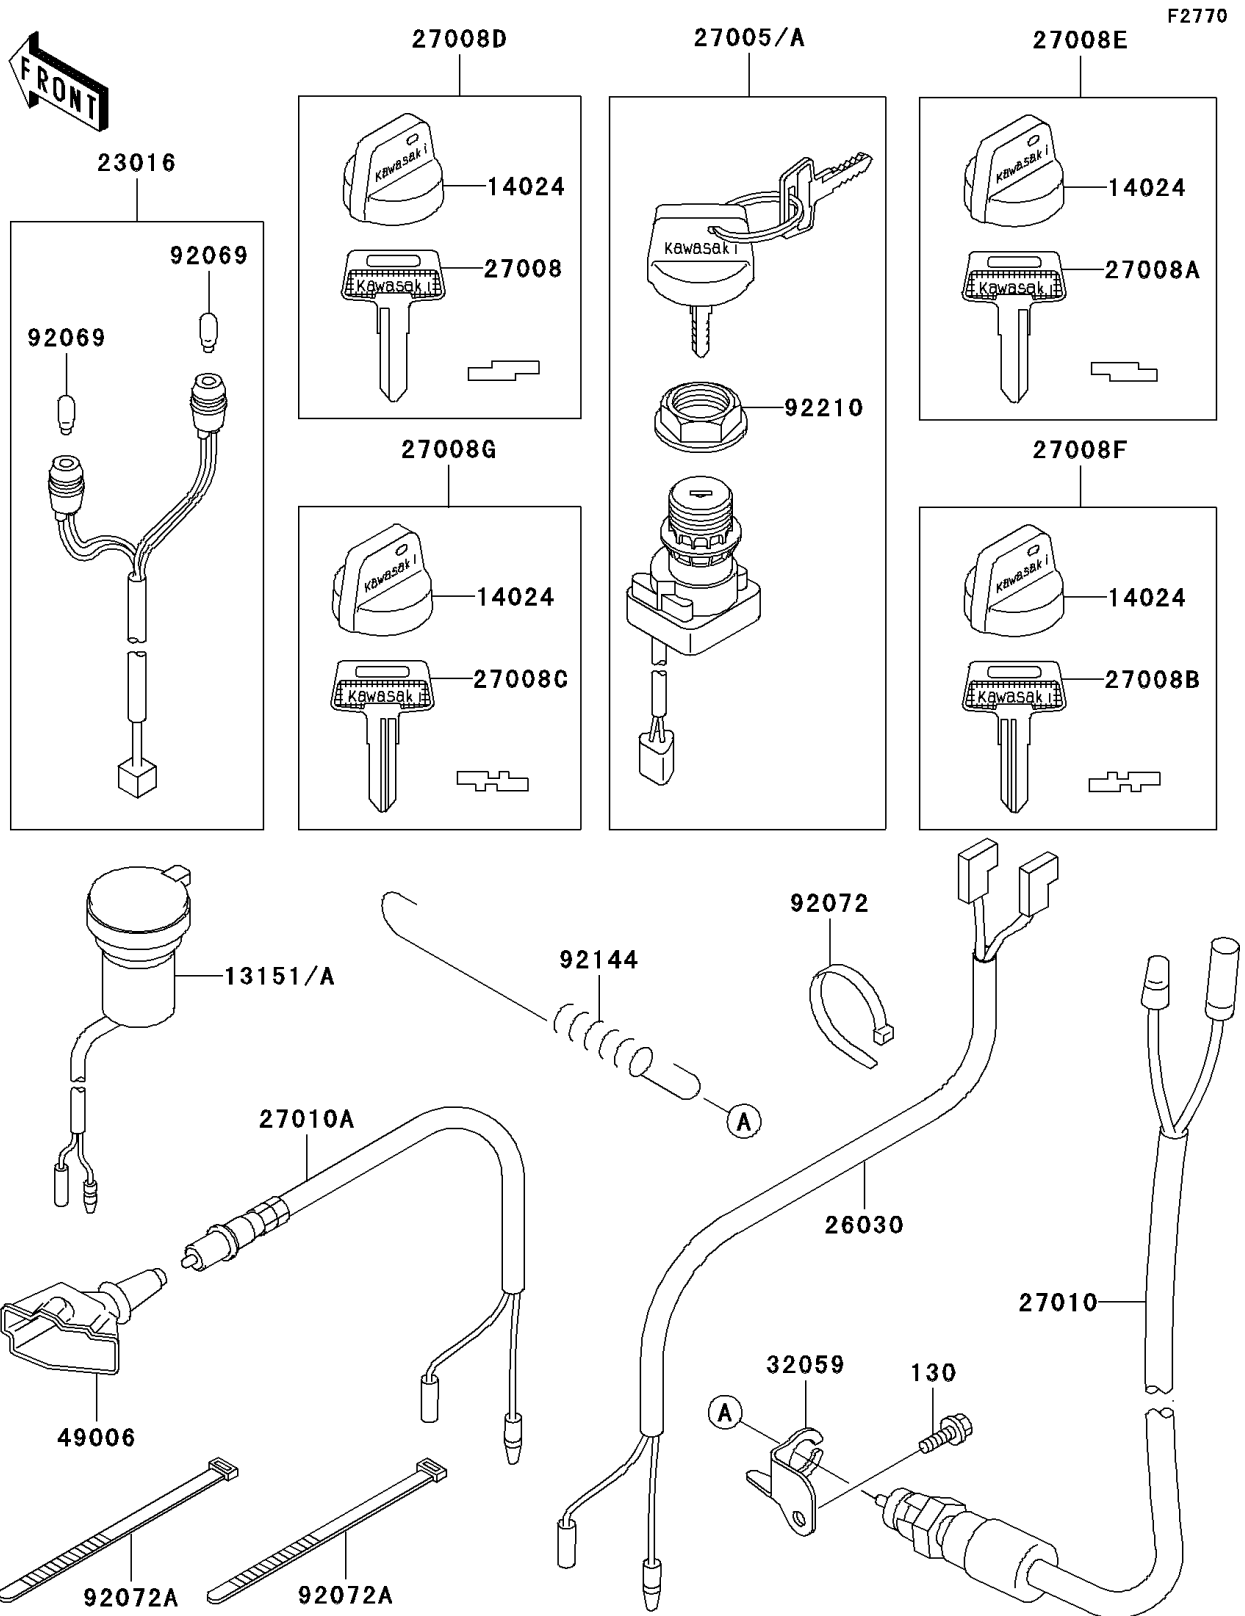

1999 Prairie 300 4X4 PARTS DIAGRAM

Ignition Switch

1999 Prairie 300 4X4 PARTS LIST

Ignition Switch

| ITEM NAME | PART NUMBER | QUANTITY |
|---|-------------|----------|
| SWITCH-COMP,D.C.TERMINAL (Ref # 13151) | 13151-1087 | 1 |
| COVER,KEY (Ref # 14024) | 14024-1551 | 4 |
| LAMP-ASSY,NEUTRAL&REVERSE (Ref # 23016) | 23016-1083 | 1 |
| SWITCH-ASSY-IGNITION (Ref # 27005) | 27005-1201 | 1 |
| KEY-LOCK,BLANK (Ref # 27008) | 27008-1041 | 1 |
| KEY-LOCK,BLANK (Ref # 27008A) | 27008-1042 | 1 |
| KEY-LOCK,BLANK (Ref # 27008B) | 27008-1043 | 1 |
| KEY-LOCK,BLANK (Ref # 27008C) | 27008-1044 | 1 |
| KEY-LOCK,BLANK,W/COVER (Ref # 27008D) | 27008-1132 | 1 |
| KEY-LOCK,BLANK,W/COVER (Ref # 27008E) | 27008-1133 | 1 |
| KEY-LOCK,BLANK,W/COVER (Ref # 27008F) | 27008-1134 | 1 |
| KEY-LOCK,BLANK,W/COVER (Ref # 27008G) | 27008-1135 | 1 |
| BULB,12V 3W,T7 (Ref # 92069) | 92069-1020 | 2 |
| NUT,IGNITION SWITCH (Ref # 92210) | 92210-1109 | 1 |