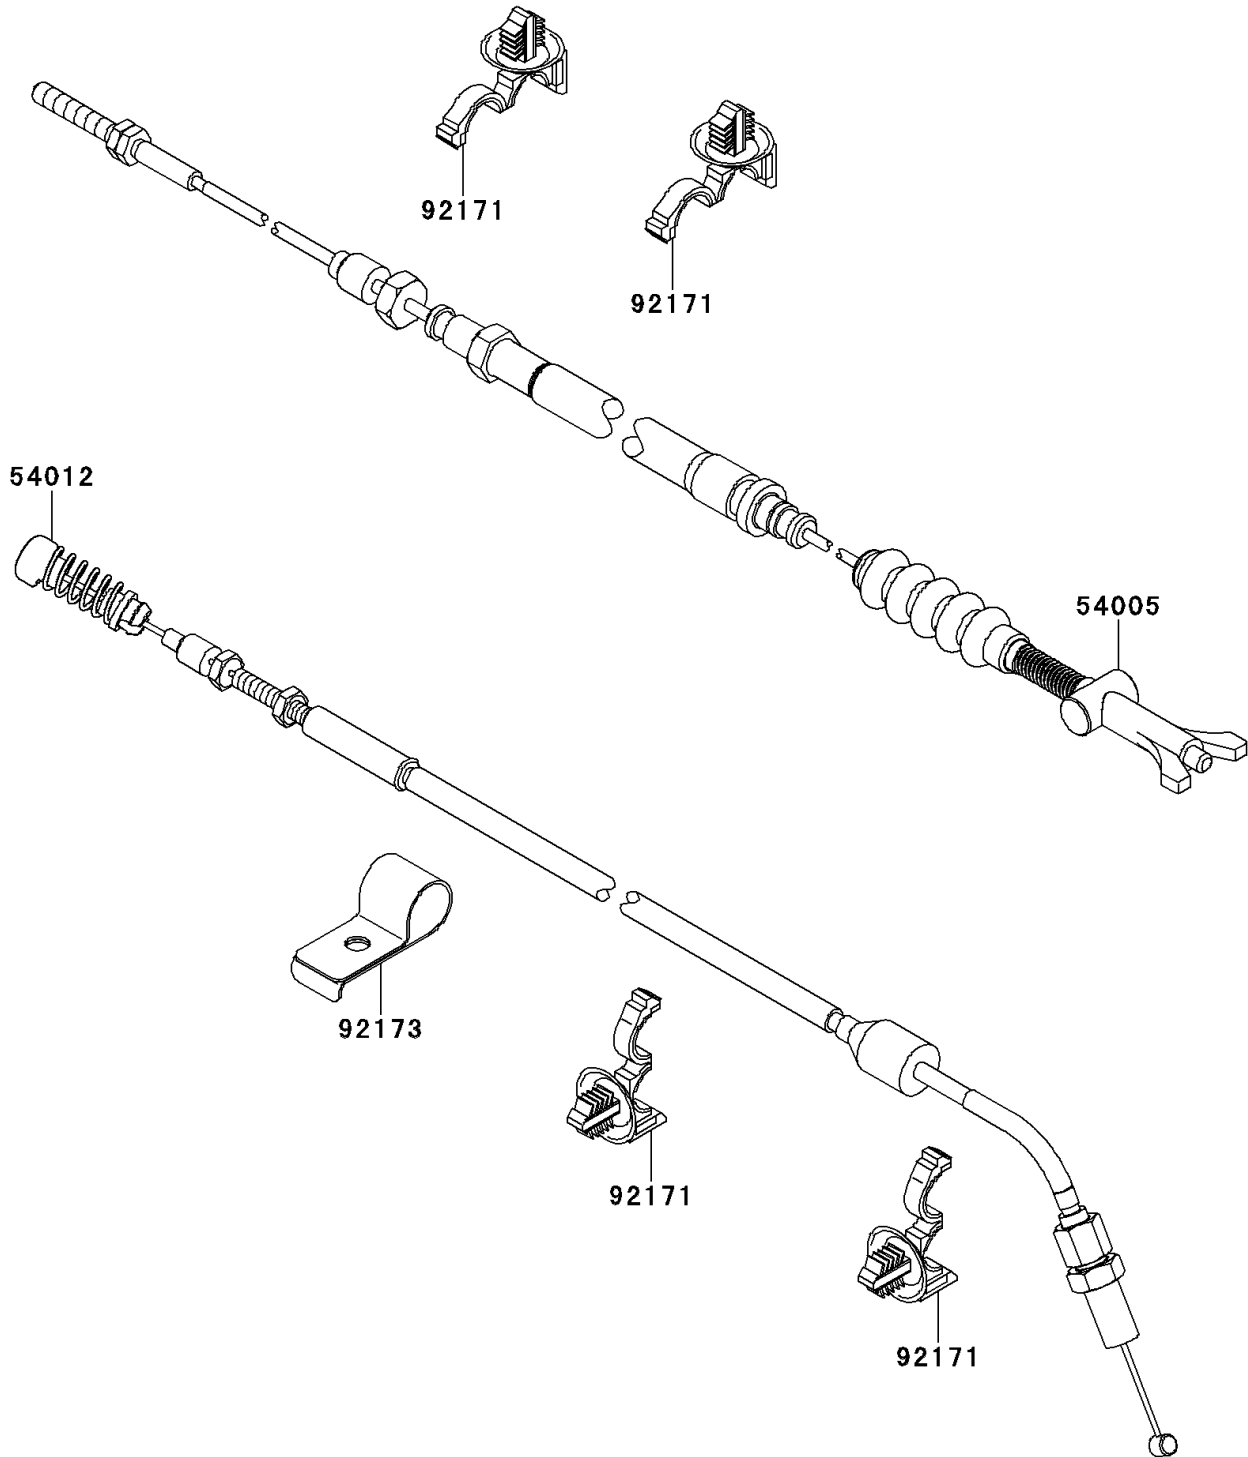

2012 Teryx4™ 750 4x4 EPS PARTS DIAGRAM

Cables

F2540

2012 Teryx4™ 750 4x4 EPS PARTS LIST

Cables

ITEM NAME	PART NUMBER	QUANTITY
CABLE-BRAKE,PARKING (Ref # 54005)	54005-0305	1
CABLE-THROTTLE (Ref # 54012)	54012-0561	1
CLAMP (Ref # 92171)	92171-0453	4
CLAMP (Ref # 92173)	92173-0955	1