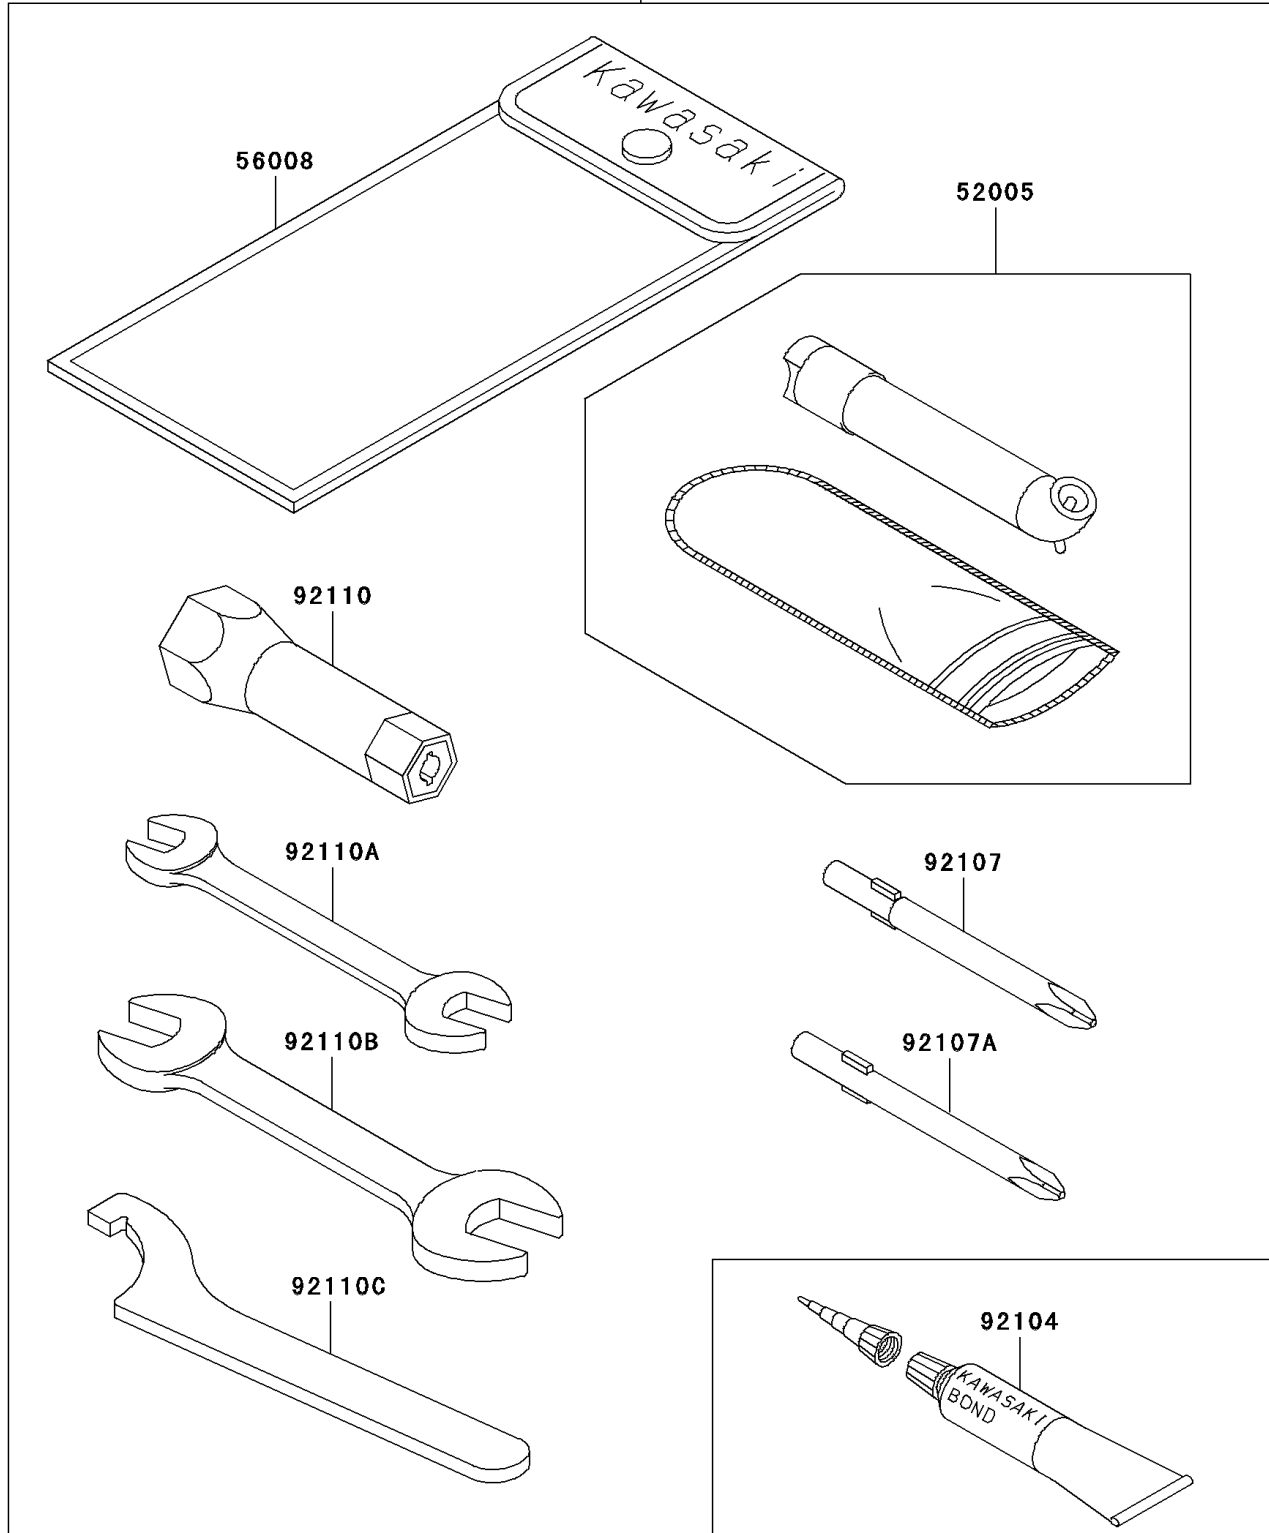

# 2000 Prairie 300 4X4 PARTS DIAGRAM

Owner's Tools

56007

F2810

## 2000 Prairie 300 4X4 PARTS LIST

### Owner's Tools

ITEM NAME	PART NUMBER	QUANTITY
GAUGE,AIR (Ref # 52005)	52005-1082	1
TOOL-KIT (Ref # 56007)	56007-1407	1
BAG,TOOL (Ref # 56008)	56008-1007	1
GASKET-LIQUID,TUBE,100G,SILVER (Ref # 92104)	92104-002	1
TOOL-DRIVER,#3PHILLIPS (Ref # 92107)	92107-005	1
TOOL-DRIVER,#2PHILLIPS (Ref # 92107A)	92107-1053	1
TOOL-WRENCH,BOX,18MM (Ref # 92110)	92110-1109	1
TOOL-WRENCH,OPEN END,10X12 (Ref # 92110A)	92110-1152	1
TOOL-WRENCH,OPEN END,14X17 (Ref # 92110B)	92110-1153	1
TOOL-WRENCH,HOOK (Ref # 92110C)	92110-1173	1