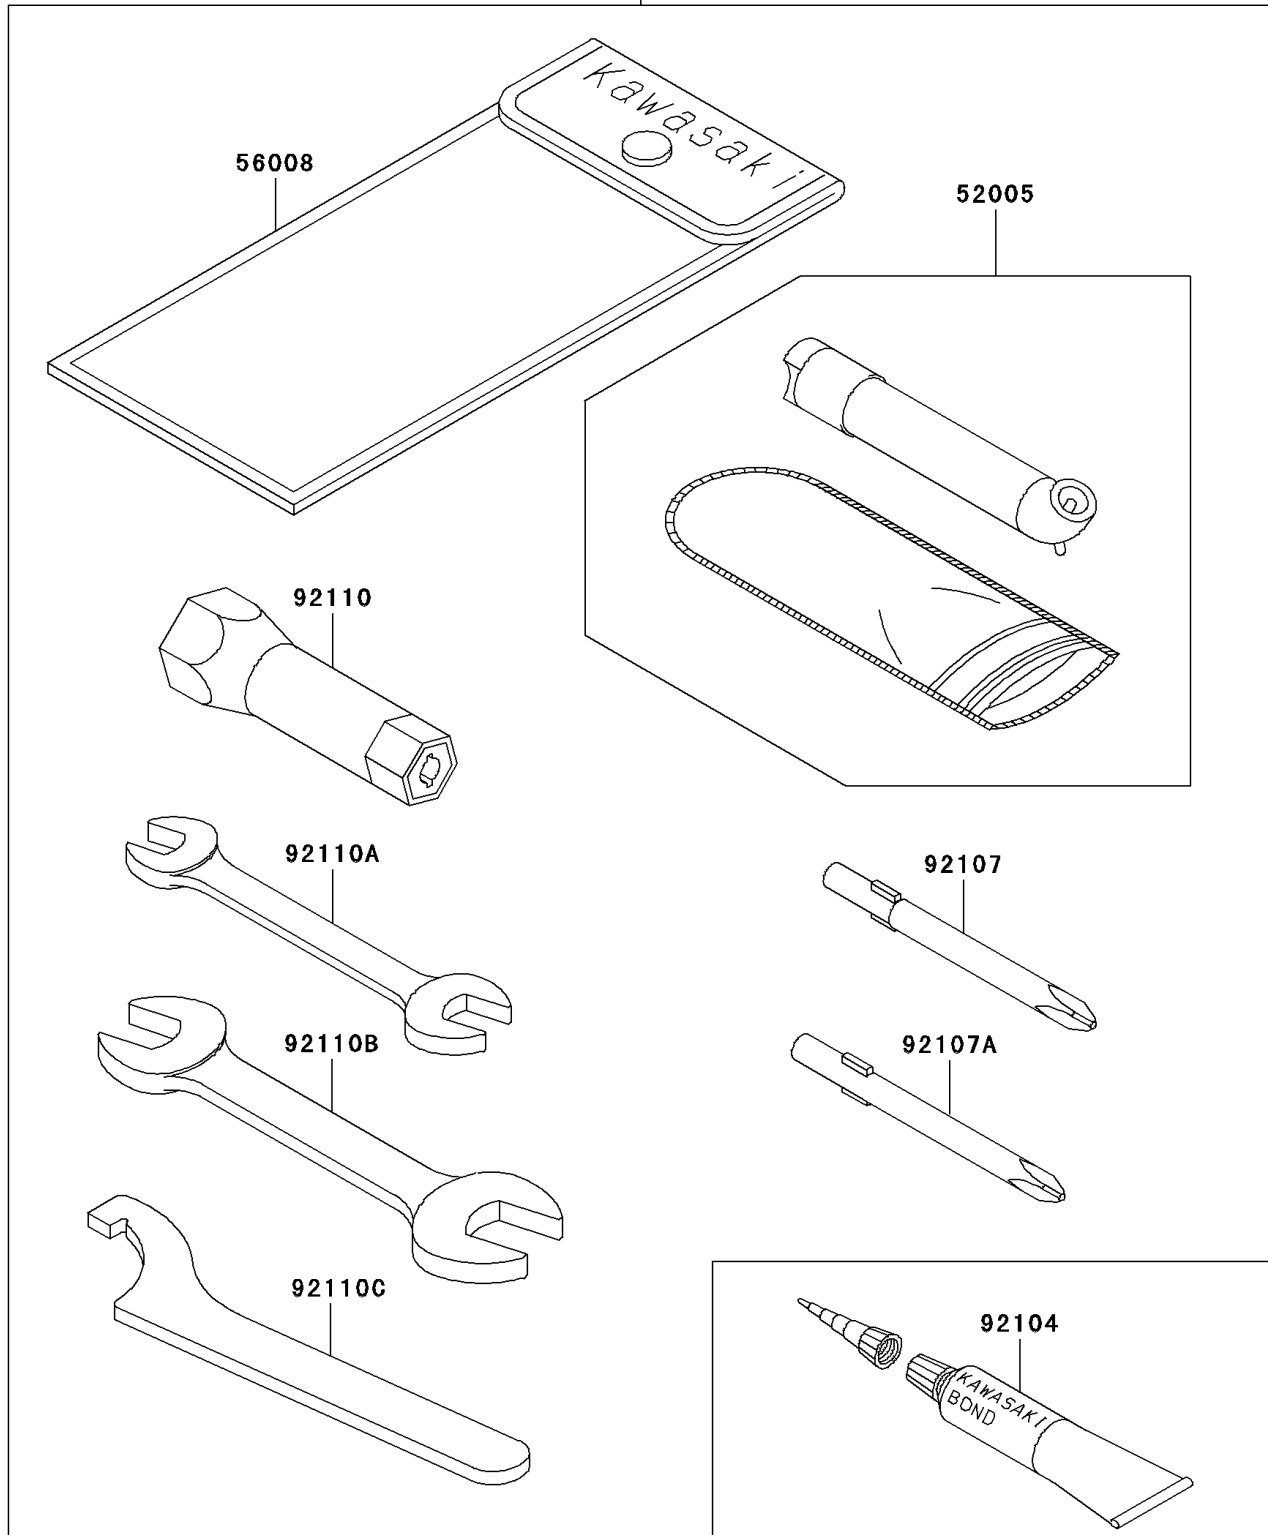

2000 Prairie 300 4X4 PARTS DIAGRAM

Owner's Tools

56007

F2810

2000 Prairie 300 4X4 PARTS LIST

Owner's Tools

ITEM NAME	PART NUMBER	QUANTITY
GAUGE,AIR (Ref # 52005)	52005-1082	1
TOOL-KIT (Ref # 56007)	56007-1407	1
BAG,TOOL (Ref # 56008)	56008-1007	1
GASKET-LIQUID,TUBE,100G,SILVER (Ref # 92104)	92104-002	1
TOOL-DRIVER,#3PHILLIPS (Ref # 92107)	92107-005	1
TOOL-DRIVER,#2PHILLIPS (Ref # 92107A)	92107-1053	1
TOOL-WRENCH,BOX,18MM (Ref # 92110)	92110-1109	1
TOOL-WRENCH,OPEN END,10X12 (Ref # 92110A)	92110-1152	1
TOOL-WRENCH,OPEN END,14X17 (Ref # 92110B)	92110-1153	1
TOOL-WRENCH,HOOK (Ref # 92110C)	92110-1173	1