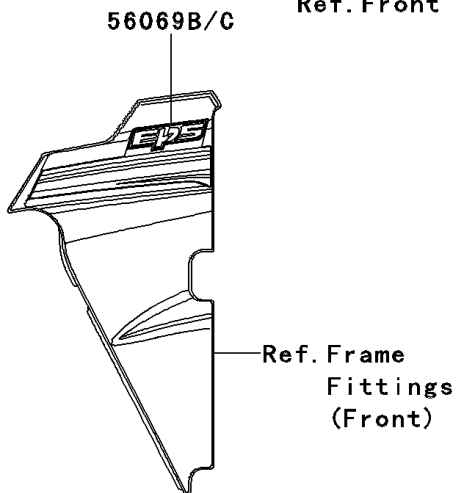

2012 Teryx4™ 750 4x4 EPS PARTS DIAGRAM

Decals(Blue)(BCF)

F2861

2012 Teryx4™ 750 4x4 EPS PARTS LIST

Decals(Blue)(BCF)

ITEM NAME	PART NUMBER	QUANTITY
MARK,KAWASAKI (Ref # 56052)	56052-0947	2
MARK,FR FENDER,TERYX4 (Ref # 56054)	56054-0859	1
PATTERN,OVER FENDER,LH (Ref # 56069)	56069-1691	1
PATTERN,OVER FENDER,RH (Ref # 56069A)	56069-1692	1
PATTERN,SIDE COVER,LH (Ref # 56069B)	56069-1693	1
PATTERN,SIDE COVER,RH (Ref # 56069C)	56069-1694	1
PATTERN,DOOR COVER,FR,LH (Ref # 56069D)	56069-1695	1
PATTERN,DOOR COVER,FR,RH (Ref # 56069E)	56069-1696	1
PATTERN,DOOR COVER,RR,LH (Ref # 56069F)	56069-1697	1
PATTERN,DOOR COVER,RR,RH (Ref # 56069G)	56069-1698	1
PATTERN,RR FENDER,LH (Ref # 56069H)	56069-1699	1
PATTERN,RR FENDER,RH (Ref # 56069I)	56069-1700	1