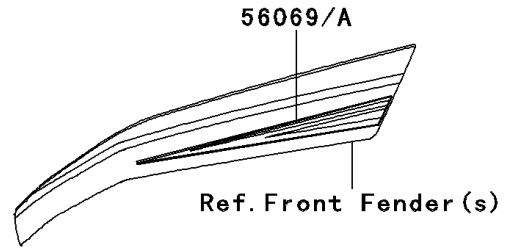

2012 Teryx4™ 750 4x4 EPS PARTS DIAGRAM

Decals(Blue)(BCF)

F2861

2012 Teryx4™ 750 4x4 EPS PARTS LIST

Decals(Blue)(BCF)

ITEM NAME	PART NUMBER	QUANTITY
MARK,KAWASAKI (Ref # 56052)	56052-0947	2
MARK,FR FENDER,TERYX4 (Ref # 56054)	56054-0859	1
PATTERN,OVER FENDER,LH (Ref # 56069)	56069-1691	1
PATTERN,OVER FENDER,RH (Ref # 56069A)	56069-1692	1
PATTERN,SIDE COVER,LH (Ref # 56069B)	56069-1693	1
PATTERN,SIDE COVER,RH (Ref # 56069C)	56069-1694	1
PATTERN,DOOR COVER,FR,LH (Ref # 56069D)	56069-1695	1
PATTERN,DOOR COVER,FR,RH (Ref # 56069E)	56069-1696	1
PATTERN,DOOR COVER,RR,LH (Ref # 56069F)	56069-1697	1
PATTERN,DOOR COVER,RR,RH (Ref # 56069G)	56069-1698	1
PATTERN,RR FENDER,LH (Ref # 56069H)	56069-1699	1
PATTERN,RR FENDER,RH (Ref # 56069I)	56069-1700	1