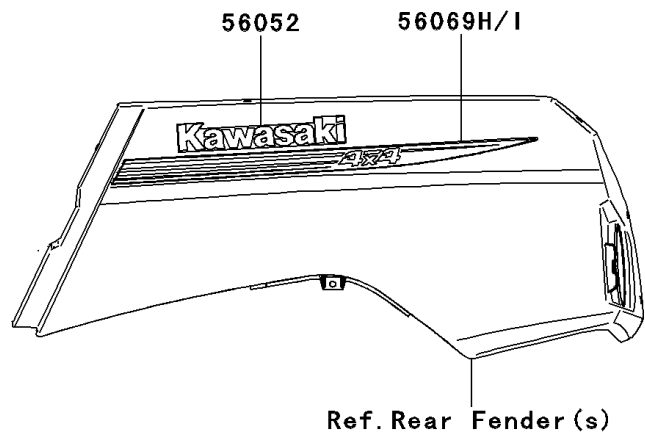

2012 Teryx4™ 750 4x4 EPS PARTS DIAGRAM

Decals(Blue)(BCF)

F2861

2012 Teryx4™ 750 4x4 EPS PARTS LIST

Decals(Blue)(BCF)

ITEM NAME	PART NUMBER	QUANTITY
MARK,KAWASAKI (Ref # 56052)	56052-0947	2
MARK,FR FENDER,TERYX4 (Ref # 56054)	56054-0859	1
PATTERN,OVER FENDER,LH (Ref # 56069)	56069-1691	1
PATTERN,OVER FENDER,RH (Ref # 56069A)	56069-1692	1
PATTERN,SIDE COVER,LH (Ref # 56069B)	56069-1693	1
PATTERN,SIDE COVER,RH (Ref # 56069C)	56069-1694	1
PATTERN,DOOR COVER,FR,LH (Ref # 56069D)	56069-1695	1
PATTERN,DOOR COVER,FR,RH (Ref # 56069E)	56069-1696	1
PATTERN,DOOR COVER,RR,LH (Ref # 56069F)	56069-1697	1
PATTERN,DOOR COVER,RR,RH (Ref # 56069G)	56069-1698	1
PATTERN,RR FENDER,LH (Ref # 56069H)	56069-1699	1
PATTERN,RR FENDER,RH (Ref # 56069I)	56069-1700	1