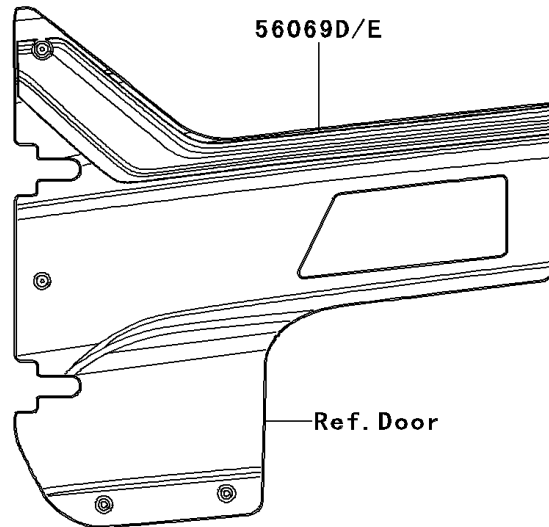

2012 Teryx4™ 750 4x4 EPS PARTS DIAGRAM

Decals(Blue)(BCF)

F2861

2012 Teryx4™ 750 4x4 EPS PARTS LIST

Decals(Blue)(BCF)

ITEM NAME	PART NUMBER	QUANTITY
MARK,KAWASAKI (Ref # 56052)	56052-0947	2
MARK,FR FENDER,TERYX4 (Ref # 56054)	56054-0859	1
PATTERN,OVER FENDER,LH (Ref # 56069)	56069-1691	1
PATTERN,OVER FENDER,RH (Ref # 56069A)	56069-1692	1
PATTERN,SIDE COVER,LH (Ref # 56069B)	56069-1693	1
PATTERN,SIDE COVER,RH (Ref # 56069C)	56069-1694	1
PATTERN,DOOR COVER,FR,LH (Ref # 56069D)	56069-1695	1
PATTERN,DOOR COVER,FR,RH (Ref # 56069E)	56069-1696	1
PATTERN,DOOR COVER,RR,LH (Ref # 56069F)	56069-1697	1
PATTERN,DOOR COVER,RR,RH (Ref # 56069G)	56069-1698	1
PATTERN,RR FENDER,LH (Ref # 56069H)	56069-1699	1
PATTERN,RR FENDER,RH (Ref # 56069I)	56069-1700	1