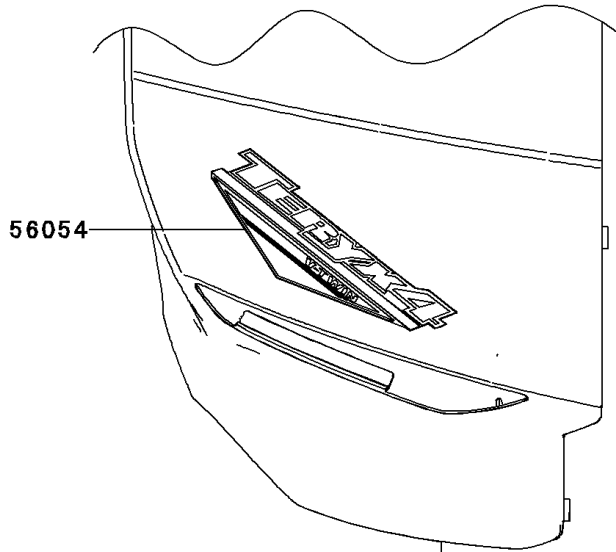

2012 Teryx4™ 750 4x4 EPS PARTS DIAGRAM

Decals(Blue)(BCF)

F2861

2012 Teryx4™ 750 4x4 EPS PARTS LIST

Decals(Blue)(BCF)

ITEM NAME	PART NUMBER	QUANTITY
MARK,KAWASAKI (Ref # 56052)	56052-0947	2
MARK,FR FENDER,TERYX4 (Ref # 56054)	56054-0859	1
PATTERN,OVER FENDER,LH (Ref # 56069)	56069-1691	1
PATTERN,OVER FENDER,RH (Ref # 56069A)	56069-1692	1
PATTERN,SIDE COVER,LH (Ref # 56069B)	56069-1693	1
PATTERN,SIDE COVER,RH (Ref # 56069C)	56069-1694	1
PATTERN,DOOR COVER,FR,LH (Ref # 56069D)	56069-1695	1
PATTERN,DOOR COVER,FR,RH (Ref # 56069E)	56069-1696	1
PATTERN,DOOR COVER,RR,LH (Ref # 56069F)	56069-1697	1
PATTERN,DOOR COVER,RR,RH (Ref # 56069G)	56069-1698	1
PATTERN,RR FENDER,LH (Ref # 56069H)	56069-1699	1
PATTERN,RR FENDER,RH (Ref # 56069I)	56069-1700	1