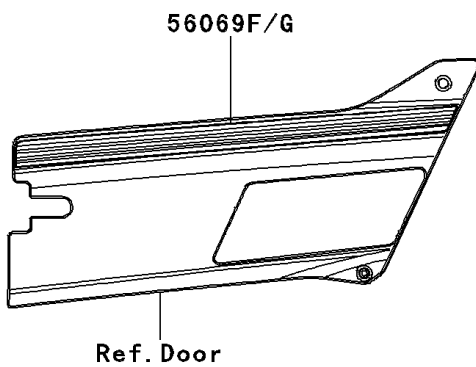

2012 Teryx4™ 750 4x4 EPS PARTS DIAGRAM

Decals(Blue)(BCF)

F2861

2012 Teryx4™ 750 4x4 EPS PARTS LIST

Decals(Blue)(BCF)

ITEM NAME	PART NUMBER	QUANTITY
MARK,KAWASAKI (Ref # 56052)	56052-0947	2
MARK,FR FENDER,TERYX4 (Ref # 56054)	56054-0859	1
PATTERN,OVER FENDER,LH (Ref # 56069)	56069-1691	1
PATTERN,OVER FENDER,RH (Ref # 56069A)	56069-1692	1
PATTERN,SIDE COVER,LH (Ref # 56069B)	56069-1693	1
PATTERN,SIDE COVER,RH (Ref # 56069C)	56069-1694	1
PATTERN,DOOR COVER,FR,LH (Ref # 56069D)	56069-1695	1
PATTERN,DOOR COVER,FR,RH (Ref # 56069E)	56069-1696	1
PATTERN,DOOR COVER,RR,LH (Ref # 56069F)	56069-1697	1
PATTERN,DOOR COVER,RR,RH (Ref # 56069G)	56069-1698	1
PATTERN,RR FENDER,LH (Ref # 56069H)	56069-1699	1
PATTERN,RR FENDER,RH (Ref # 56069I)	56069-1700	1