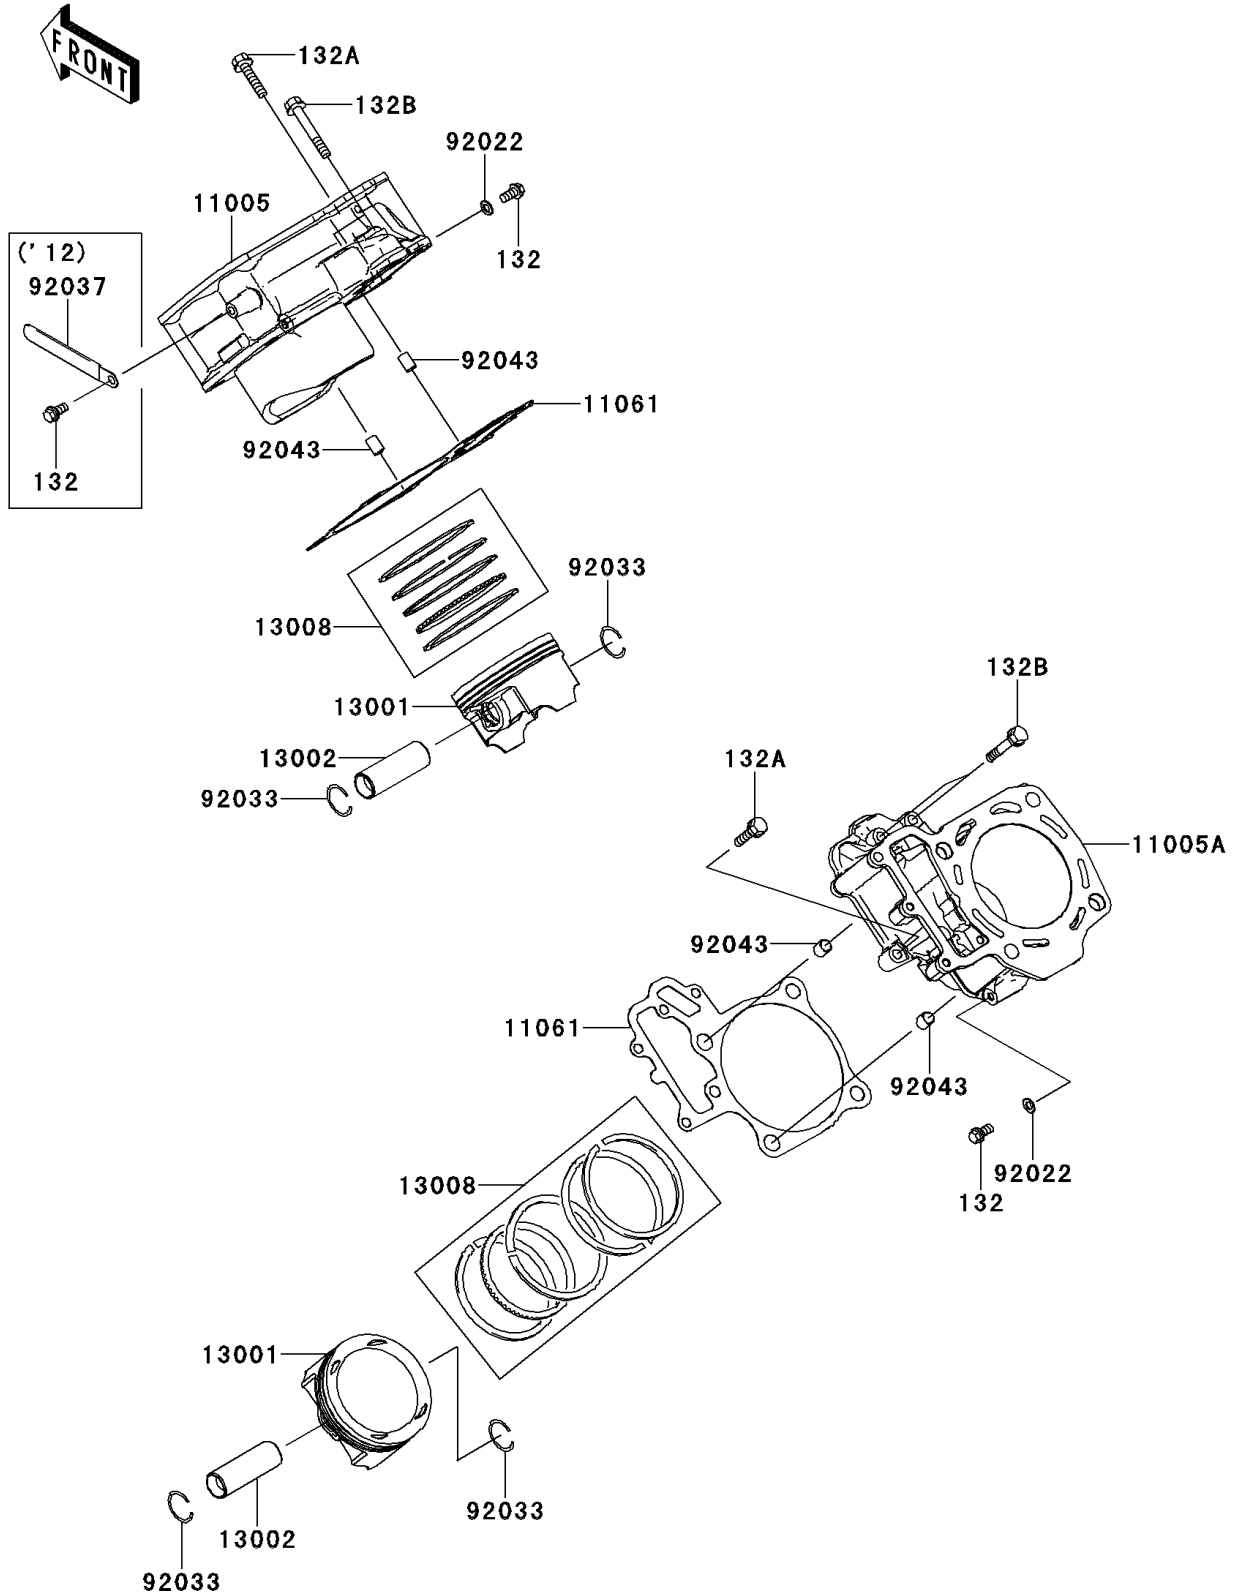

2013 Teryx4™ 750 4x4 EPS LE PARTS DIAGRAM

Cylinder/Piston(s)

E1120

2013 Teryx4™ 750 4x4 EPS LE PARTS LIST

Cylinder/Piston(s)

ITEM NAME	PART NUMBER	QUANTITY
CYLINDER-ENGINE,FR (Ref # 11005)	11005-0576	1
CYLINDER-ENGINE,RR (Ref # 11005A)	11005-0577	1
GASKET,CYLINDER BASE (Ref # 11061)	11061-0730	2
PISTON-ENGINE (Ref # 13001)	13001-0718	2
PIN-PISTON (Ref # 13002)	13002-0711	2
RING-SET-PISTON (Ref # 13008)	13008-0042	2
BOLT-FLANGED-SMALL,6X12 (Ref # 132)	132BD0612	2
BOLT-FLANGED-SMALL,6X30 (Ref # 132A)	132BD0630	2
BOLT-FLANGED-SMALL,6X40 (Ref # 132B)	132BD0640	4
WASHER,6.2X11X1 (Ref # 92022)	92022-304	2
RING-SNAP (Ref # 92033)	92033-1207	4
PIN,10.1X12X14 (Ref # 92043)	92043-4009	4