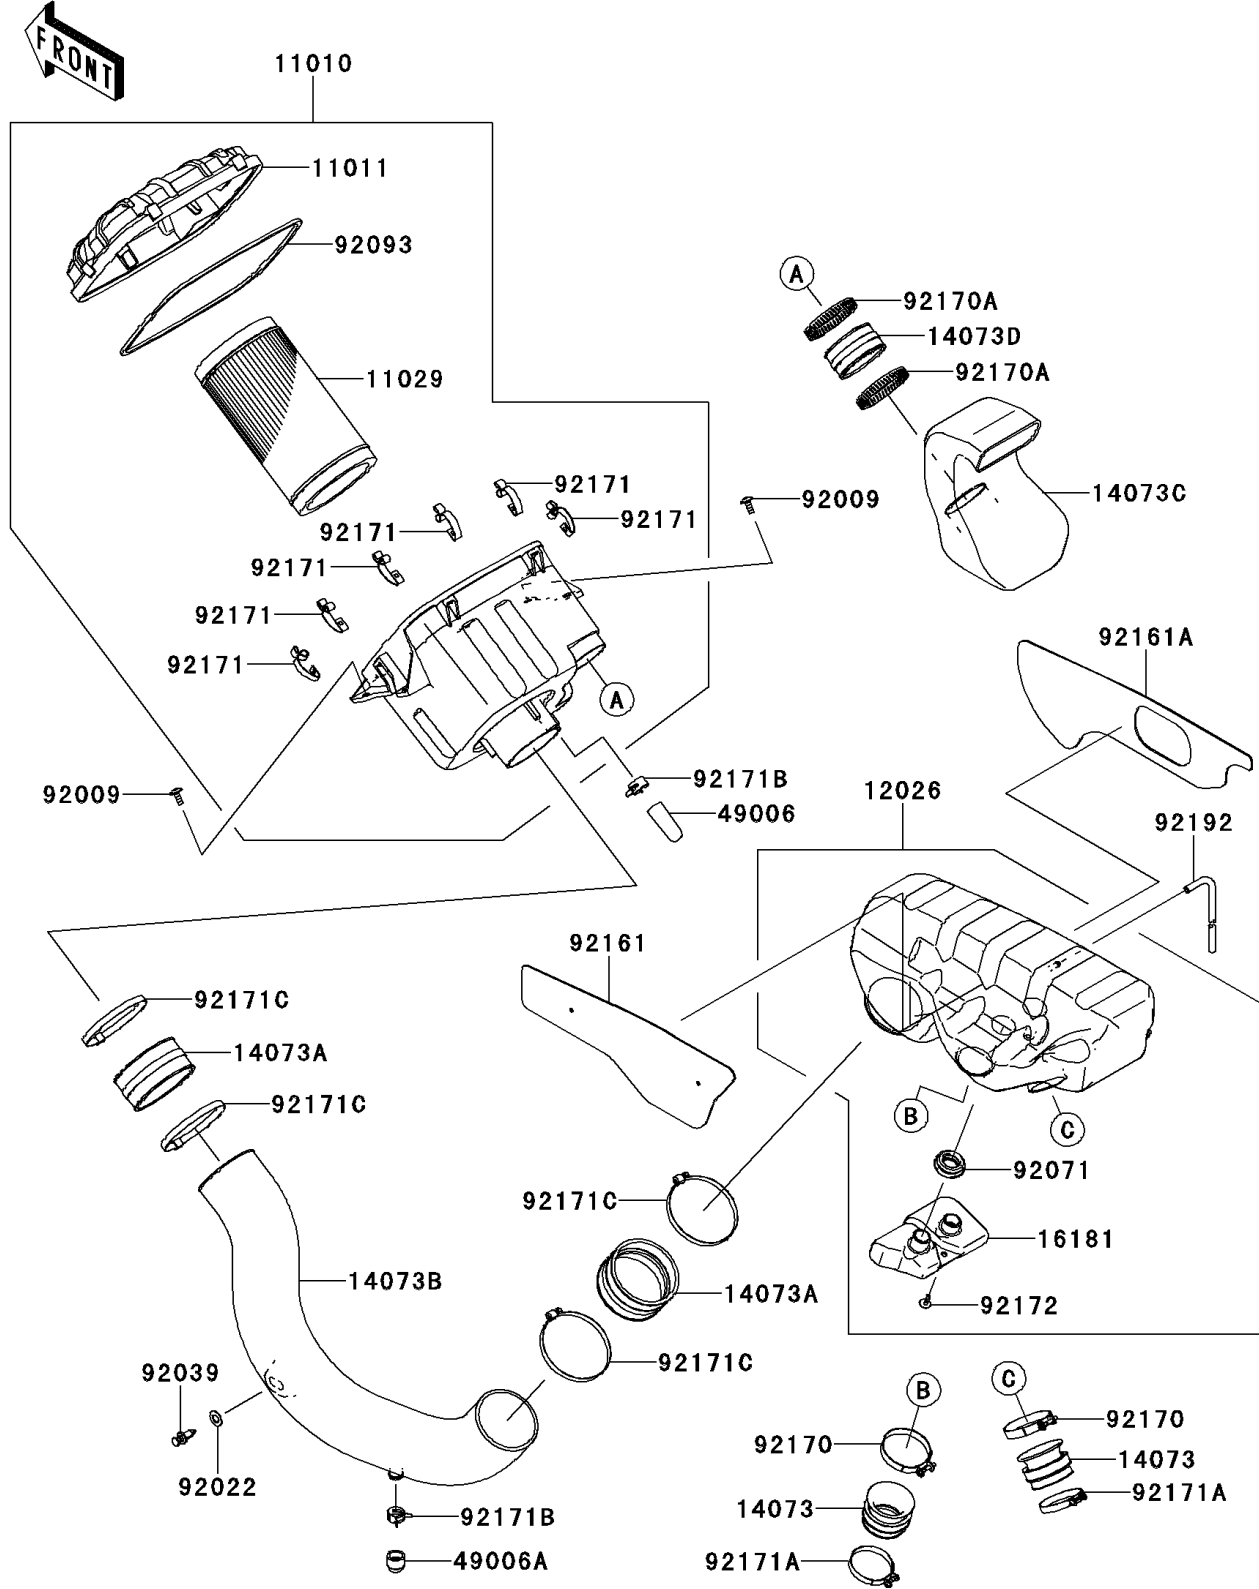

2013 Teryx4™ 750 4x4 EPS LE PARTS DIAGRAM

Air Cleaner

E1130

2013 Teryx4™ 750 4x4 EPS LE PARTS LIST

Air Cleaner

ITEM NAME	PART NUMBER	QUANTITY
FILTER-ASSY-AIR (Ref # 11010)	11010-0744	1
CASE-AIR FILTER (Ref # 11011)	11011-0718	1
ELEMENT-ASSY-AIR FILTER (Ref # 11029)	11029-0724	1
CHAMBER (Ref # 12026)	12026-0703	1
DUCT (Ref # 14073)	14073-0160	2
DUCT,JOINT,A/C SIDE (Ref # 14073A)	14073-0258	2
DUCT,FILTER-CHAMBER (Ref # 14073B)	14073-0703	1
DUCT,INTAKE (Ref # 14073C)	14073-0729	1
DUCT,JOINT (Ref # 14073D)	14073-1775	1
TANK-RESONATOR (Ref # 16181)	16181-0056	1
BOOT (Ref # 49006)	49006-1351	1
BOOT,DRAIN (Ref # 49006A)	49006-3718	1
SCREW,6X16 (Ref # 92009)	92009-1621	4
WASHER,10.5X20X1 (Ref # 92022)	92022-239	1
RIVET (Ref # 92039)	92039-1229	1
GROMMET (Ref # 92071)	92071-1259	2
SEAL (Ref # 92093)	92093-0585	1
DAMPER,CHAMBER,LH (Ref # 92161)	92161-1399	1
DAMPER,CHAMBER,RH (Ref # 92161A)	92161-1400	1
CLAMP (Ref # 92170)	92170-1448	2
CLAMP (Ref # 92170A)	92170-1764	2
CLAMP (Ref # 92171)	92171-0225	6
CLAMP (Ref # 92171A)	92171-0722	2
CLAMP (Ref # 92171B)	92171-1277	2
CLAMP (Ref # 92171C)	92171-3716	4
SCREW (Ref # 92172)	92172-0297	1
TUBE,4X8X320 (Ref # 92192)	92192-0953	1