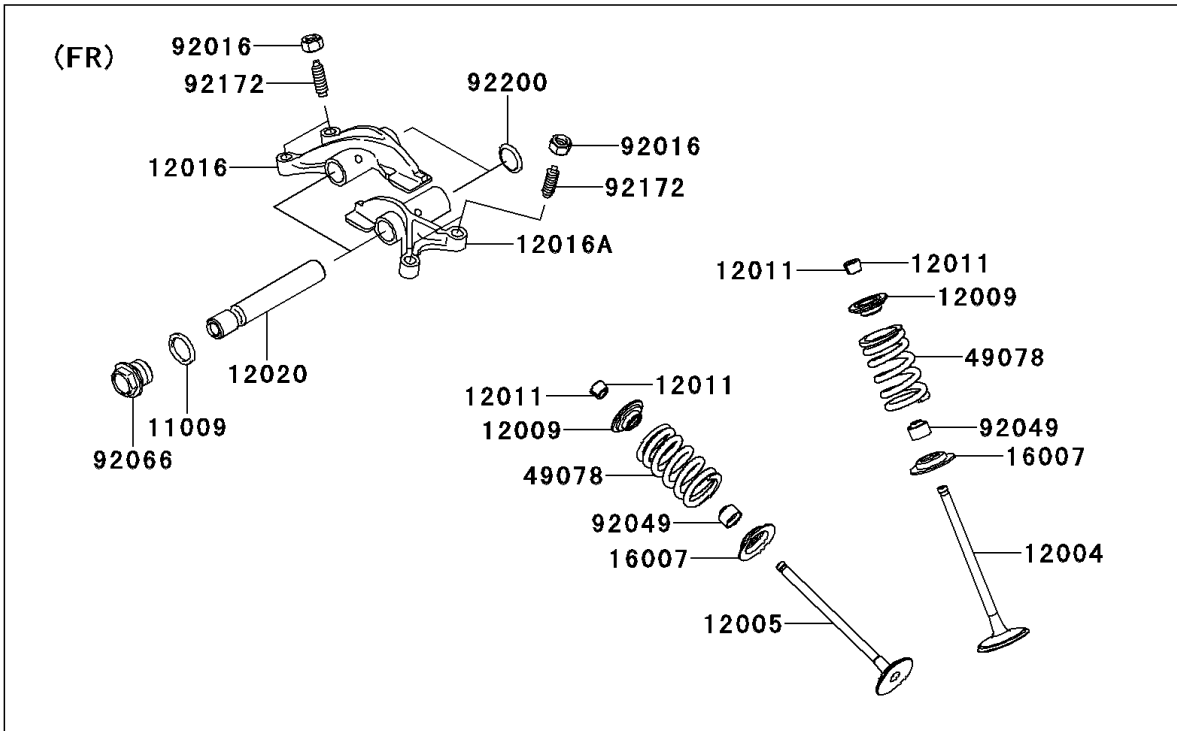

# 2013 Teryx4™ 750 4x4 EPS LE PARTS DIAGRAM

Valve(s)

E1210

## 2013 Teryx4™ 750 4x4 EPS LE PARTS LIST

Valve(s)

ITEM NAME	PART NUMBER	QUANTITY
GASKET,14X18X1.5 (Ref # 11009)	11009-1430	4
VALVE-INTAKE (Ref # 12004)	12004-0717	4
VALVE-EXHAUST (Ref # 12005)	12005-0047	4
RETAINER-VALVE SPRING (Ref # 12009)	12009-1056	8
COLLET (Ref # 12011)	12011-1051	16
ARM-ROCKER,EXHAUST (Ref # 12016)	12016-1128	2
ARM-ROCKER,INTAKE (Ref # 12016A)	12016-1129	2
SHAFT-ROCKER (Ref # 12020)	12020-0004	4
SEAT-SPRING (Ref # 16007)	16007-0703	8
SPRING-ENGINE VALVE (Ref # 49078)	49078-0014	8
NUT,6MM (Ref # 92016)	92016-061	8
SEAL-OIL,VSB58.558 (Ref # 92049)	92049-1218	8
PLUG,DRAIN (Ref # 92066)	92066-2196	4
SCREW,6MM (Ref # 92172)	92172-0737	8
WASHER,13X17X0.3 (Ref # 92200)	92200-0808	4