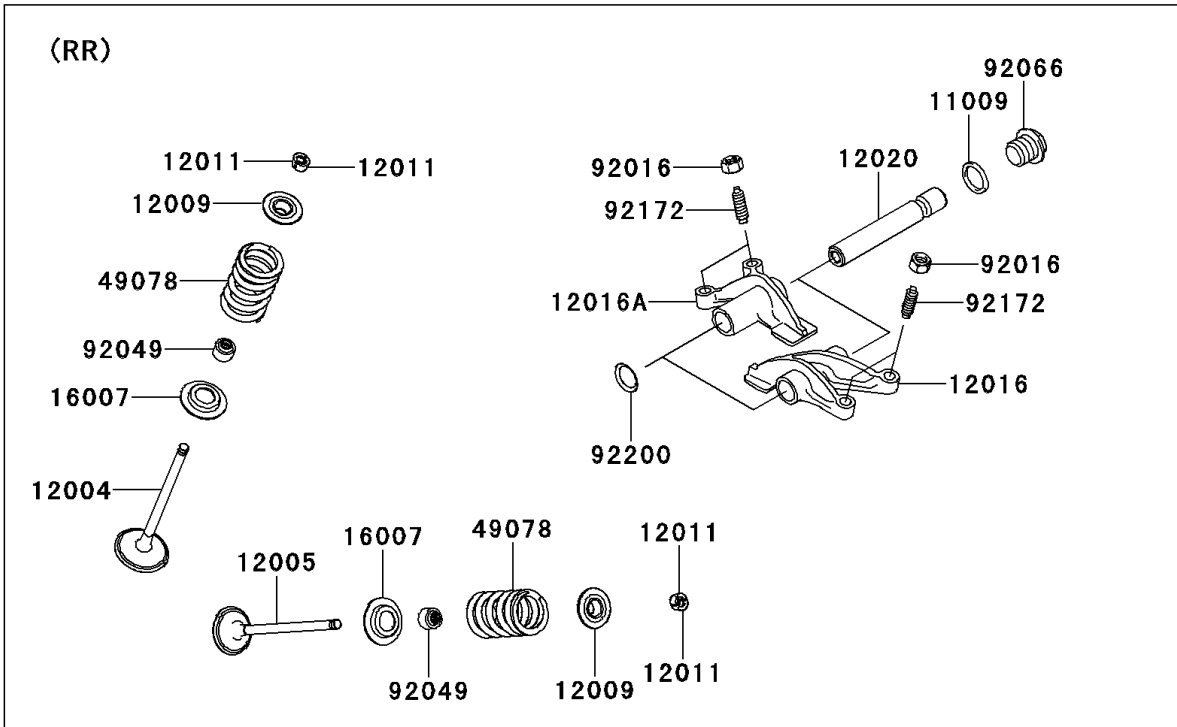

# 2013 Teryx4™ 750 4x4 EPS LE PARTS DIAGRAM

Valve(s)

E1210

## 2013 Teryx4™ 750 4x4 EPS LE PARTS LIST

Valve(s)

ITEM NAME	PART NUMBER	QUANTITY
GASKET,14X18X1.5 (Ref # 11009)	11009-1430	4
VALVE-INTAKE (Ref # 12004)	12004-0717	4
VALVE-EXHAUST (Ref # 12005)	12005-0047	4
RETAINER-VALVE SPRING (Ref # 12009)	12009-1056	8
COLLET (Ref # 12011)	12011-1051	16
ARM-ROCKER,EXHAUST (Ref # 12016)	12016-1128	2
ARM-ROCKER,INTAKE (Ref # 12016A)	12016-1129	2
SHAFT-ROCKER (Ref # 12020)	12020-0004	4
SEAT-SPRING (Ref # 16007)	16007-0703	8
SPRING-ENGINE VALVE (Ref # 49078)	49078-0014	8
NUT,6MM (Ref # 92016)	92016-061	8
SEAL-OIL,VSB58.558 (Ref # 92049)	92049-1218	8
PLUG,DRAIN (Ref # 92066)	92066-2196	4
SCREW,6MM (Ref # 92172)	92172-0737	8
WASHER,13X17X0.3 (Ref # 92200)	92200-0808	4