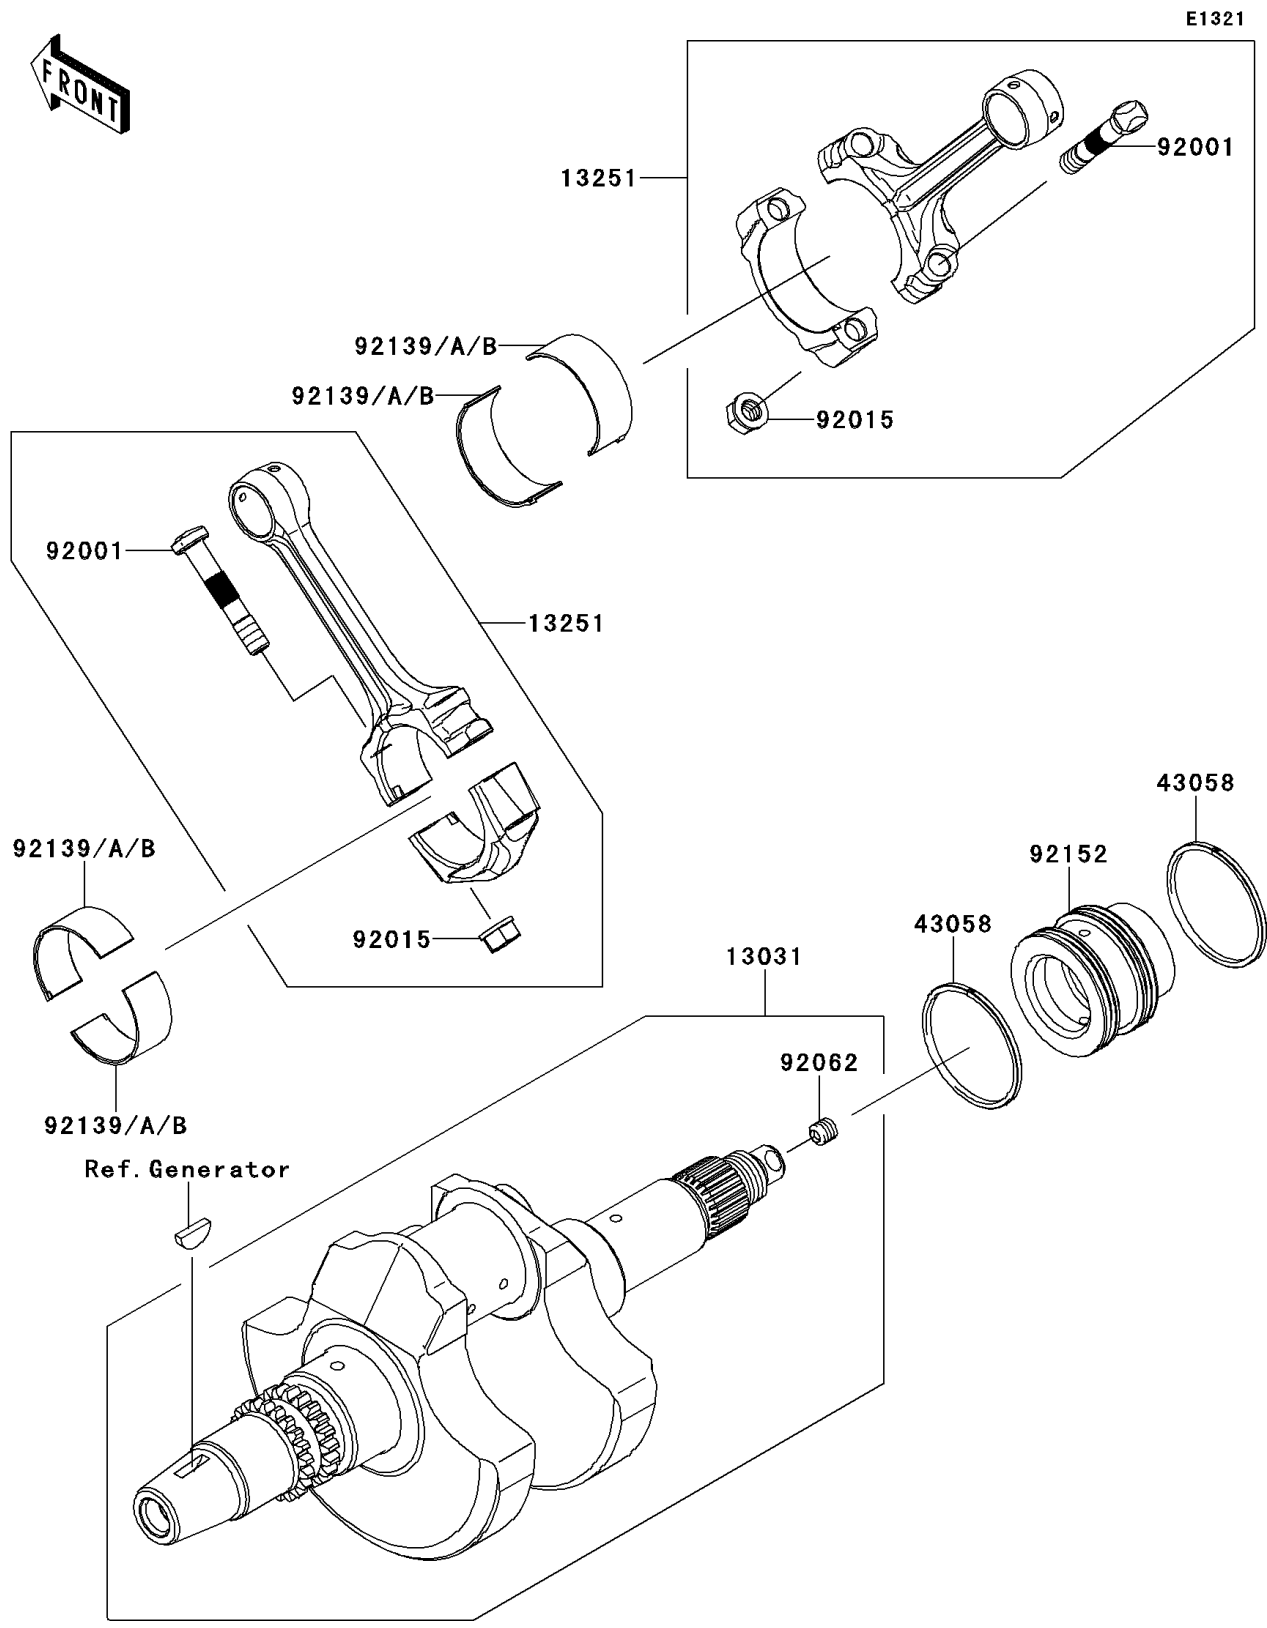

2013 Teryx4™ 750 4x4 EPS LE PARTS DIAGRAM

Crankshaft

2013 Teryx4™ 750 4x4 EPS LE PARTS LIST

Crankshaft

ITEM NAME	PART NUMBER	QUANTITY
CRANKSHAFT-COMP (Ref # 13031)	13031-0709	1
ROD-ASSY-CONNECTING (Ref # 13251)	13251-0709	2
RING (Ref # 43058)	43058-0702	2
BOLT,CONNECTING ROD (Ref # 92001)	92001-1980	4
NUT,FLANGED,8MM (Ref # 92015)	92015-1311	4
NOZZLE,8X8,SILVER (Ref # 92062)	92062-1082	1
BUSHING,CONNECTING ROD,GREEN (Ref # 92139)	92139-0764	AR
BUSHING,CONNECTING ROD,YELLOW (Ref # 92139A)	92139-0765	4
BUSHING,CONNECTING ROD,BROWN (Ref # 92139B)	92139-0766	AR
COLLAR,CRANK-CLUTCH (Ref # 92152)	92152-0956	1