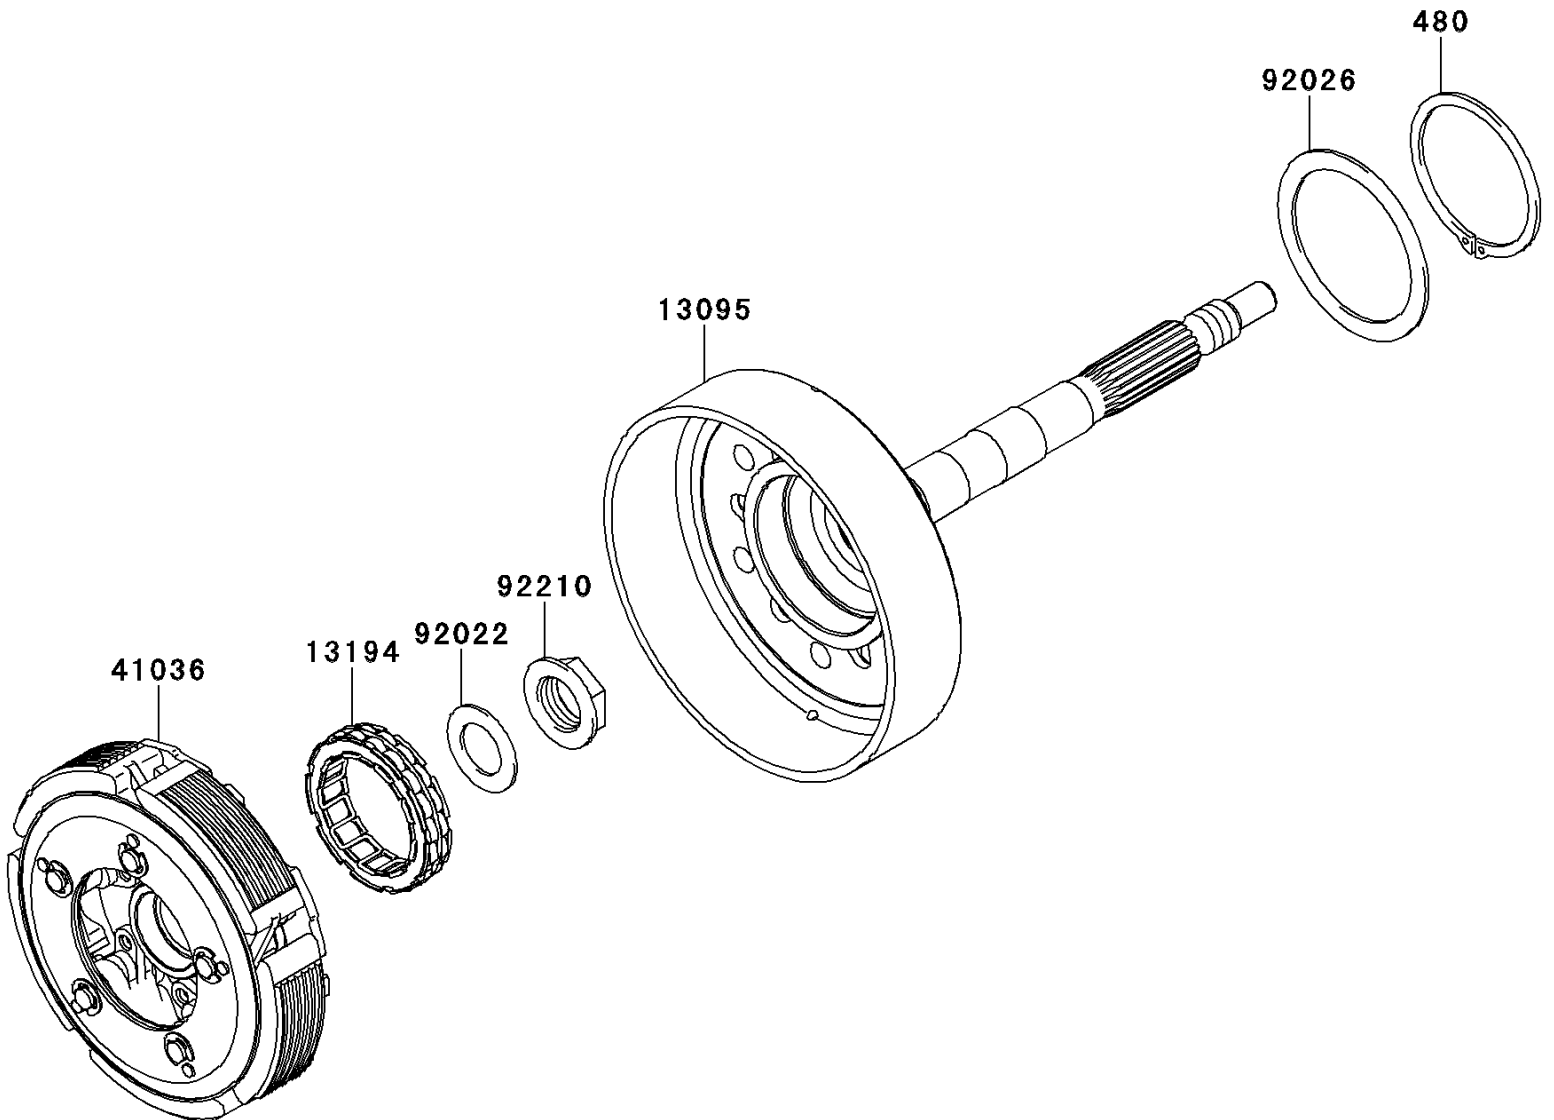

2012 TERYX4™ 750 4x4 EPS LE PARTS DIAGRAM

Clutch

E1350

2012 TERYX4™ 750 4x4 EPS LE PARTS LIST

Clutch

| ITEM NAME | PART NUMBER | QUANTITY |
|-----------------------------------|-------------|----------|
| HOUSING-COMP-CLUTCH (Ref # 13095) | 13095-0554 | 1 |
| CLUTCH-ONEWAY (Ref # 13194) | 13194-0555 | 1 |
| HUB-ASSY (Ref # 41036) | 41036-0553 | 1 |
| CIRCLIP-TYPE-C,60MM (Ref # 480) | 480J6000 | 1 |
| WASHER,20.5X34X1.4 (Ref # 92022) | 92022-168 | 1 |
| SPACER (Ref # 92026) | 92026-0710 | 1 |
| NUT,20MM (Ref # 92210) | 92210-0711 | 1 |