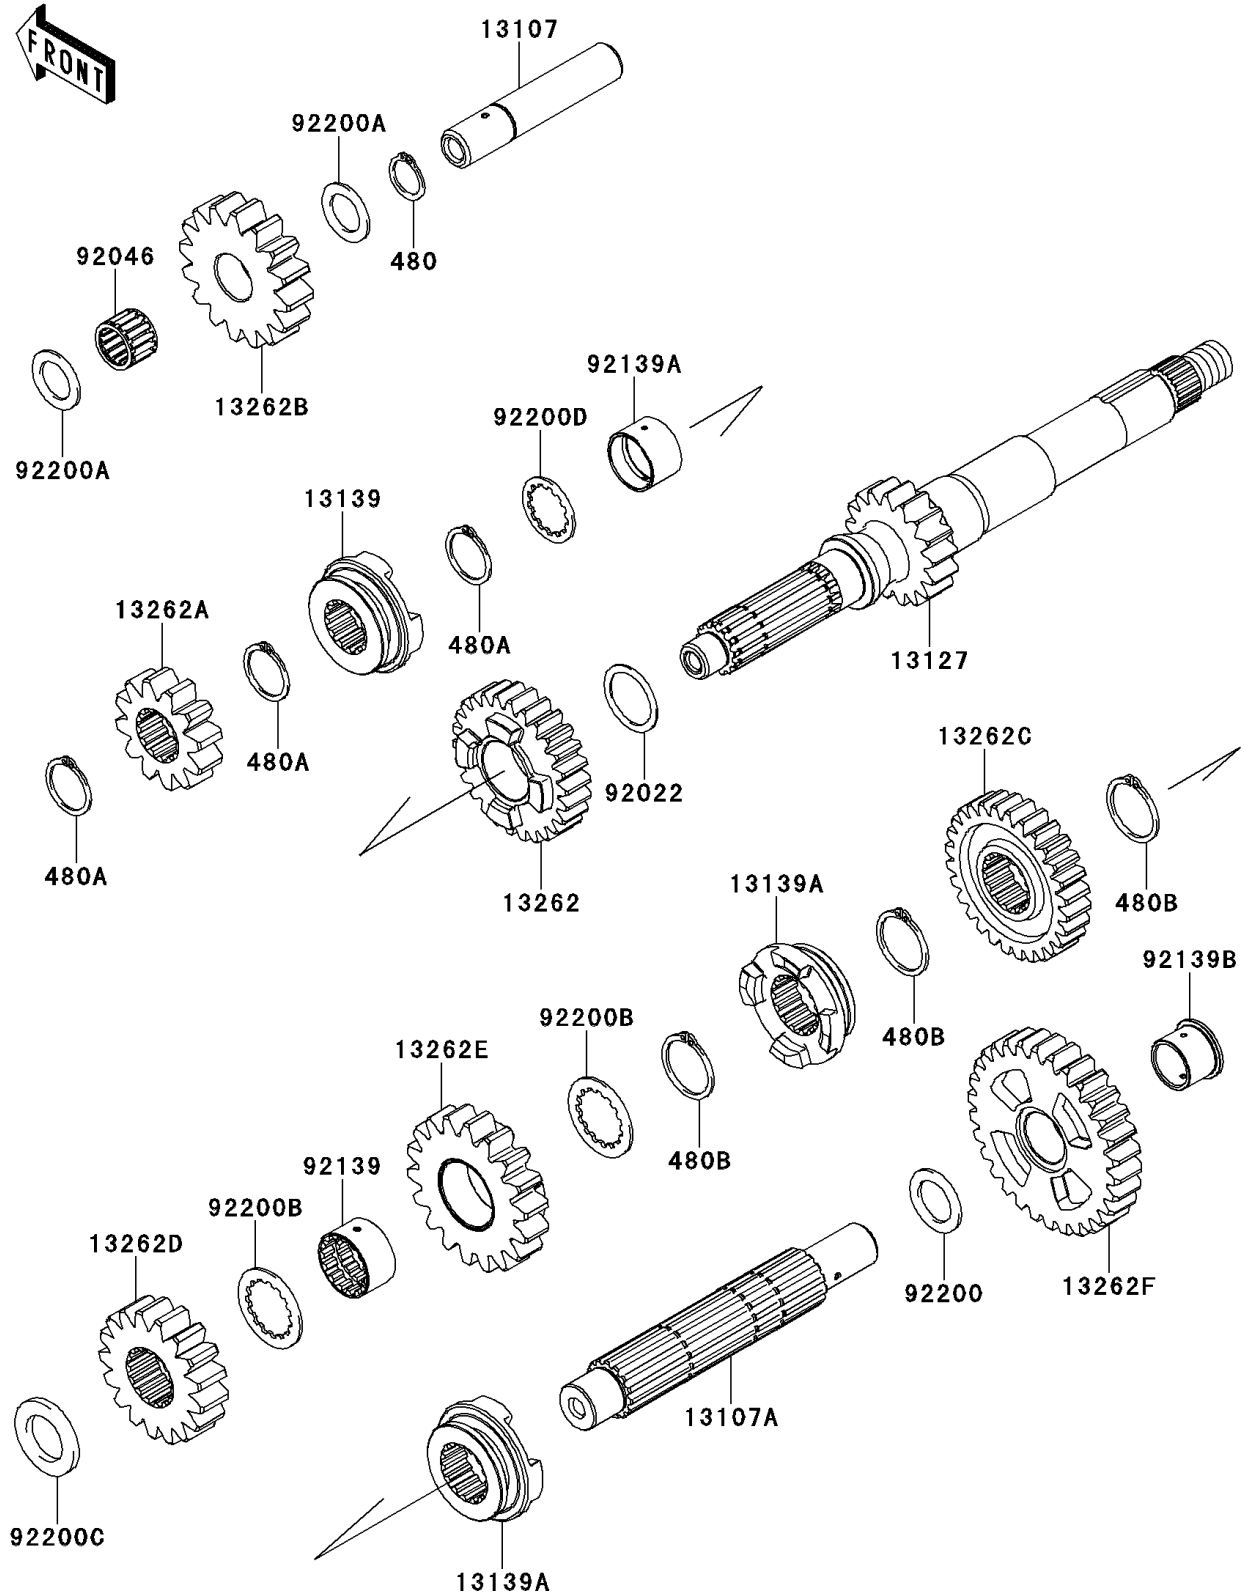

2013 Teryx4™ 750 4x4 EPS LE PARTS DIAGRAM

Transmission

E1361

2013 Teryx4™ 750 4x4 EPS LE PARTS LIST

Transmission

ITEM NAME	PART NUMBER	QUANTITY
SHAFT,REVERSE (Ref # 13107)	13107-0715	1
SHAFT,COUNTER (Ref # 13107A)	13107-0716	1
SHAFT-TRANSMISSION INPUT,17T (Ref # 13127)	13127-0633	1
SHIFTER,INPUT HI (Ref # 13139)	13139-0624	1
SHIFTER,OUTPUT (Ref # 13139A)	13139-0625	2
GEAR,INPUT HI,26T (Ref # 13262)	13262-0860	1
GEAR,INPUT REVERSE,12T (Ref # 13262A)	13262-0861	1
GEAR,REVERSE IDLE,16T (Ref # 13262B)	13262-0862	1
GEAR,OUTPUT HI,28T (Ref # 13262C)	13262-0863	1
GEAR,OUTPUT,17T (Ref # 13262D)	13262-0864	1
GEAR,OUTPUT REVERSE,18T (Ref # 13262E)	13262-0865	1
GEAR,OUTPUT REVERSE,31T (Ref # 13262F)	13262-0867	1
CIRCLIP-TYPE-C,18MM (Ref # 480)	480J1800	1
CIRCLIP-TYPE-C,24MM (Ref # 480A)	480J2400	3
CIRCLIP-TYPE-C,28MM (Ref # 480B)	480J2800	3
WASHER,25.3X32X1 (Ref # 92022)	92022-1800	1
BEARING-NEEDLE,182216E03 C3 (Ref # 92046)	92046-0605	1
BUSHING,25X28.3X16.7 (Ref # 92139)	92139-0107	1
BUSHING,25X28X17.8 (Ref # 92139A)	92139-0280	1
BUSHING,20X24X18.7 (Ref # 92139B)	92139-0707	1
WASHER,20.2X30X1.8 (Ref # 92200)	92200-0221	1
WASHER,18.2X28X1.5 (Ref # 92200A)	92200-0716	2
WASHER,28.5X38X1.5 (Ref # 92200B)	92200-0717	2
WASHER,22.2X36X3.6 (Ref # 92200C)	92200-0718	1
WASHER,25.2X31.0X1.5 (Ref # 92200D)	92200-1239	1