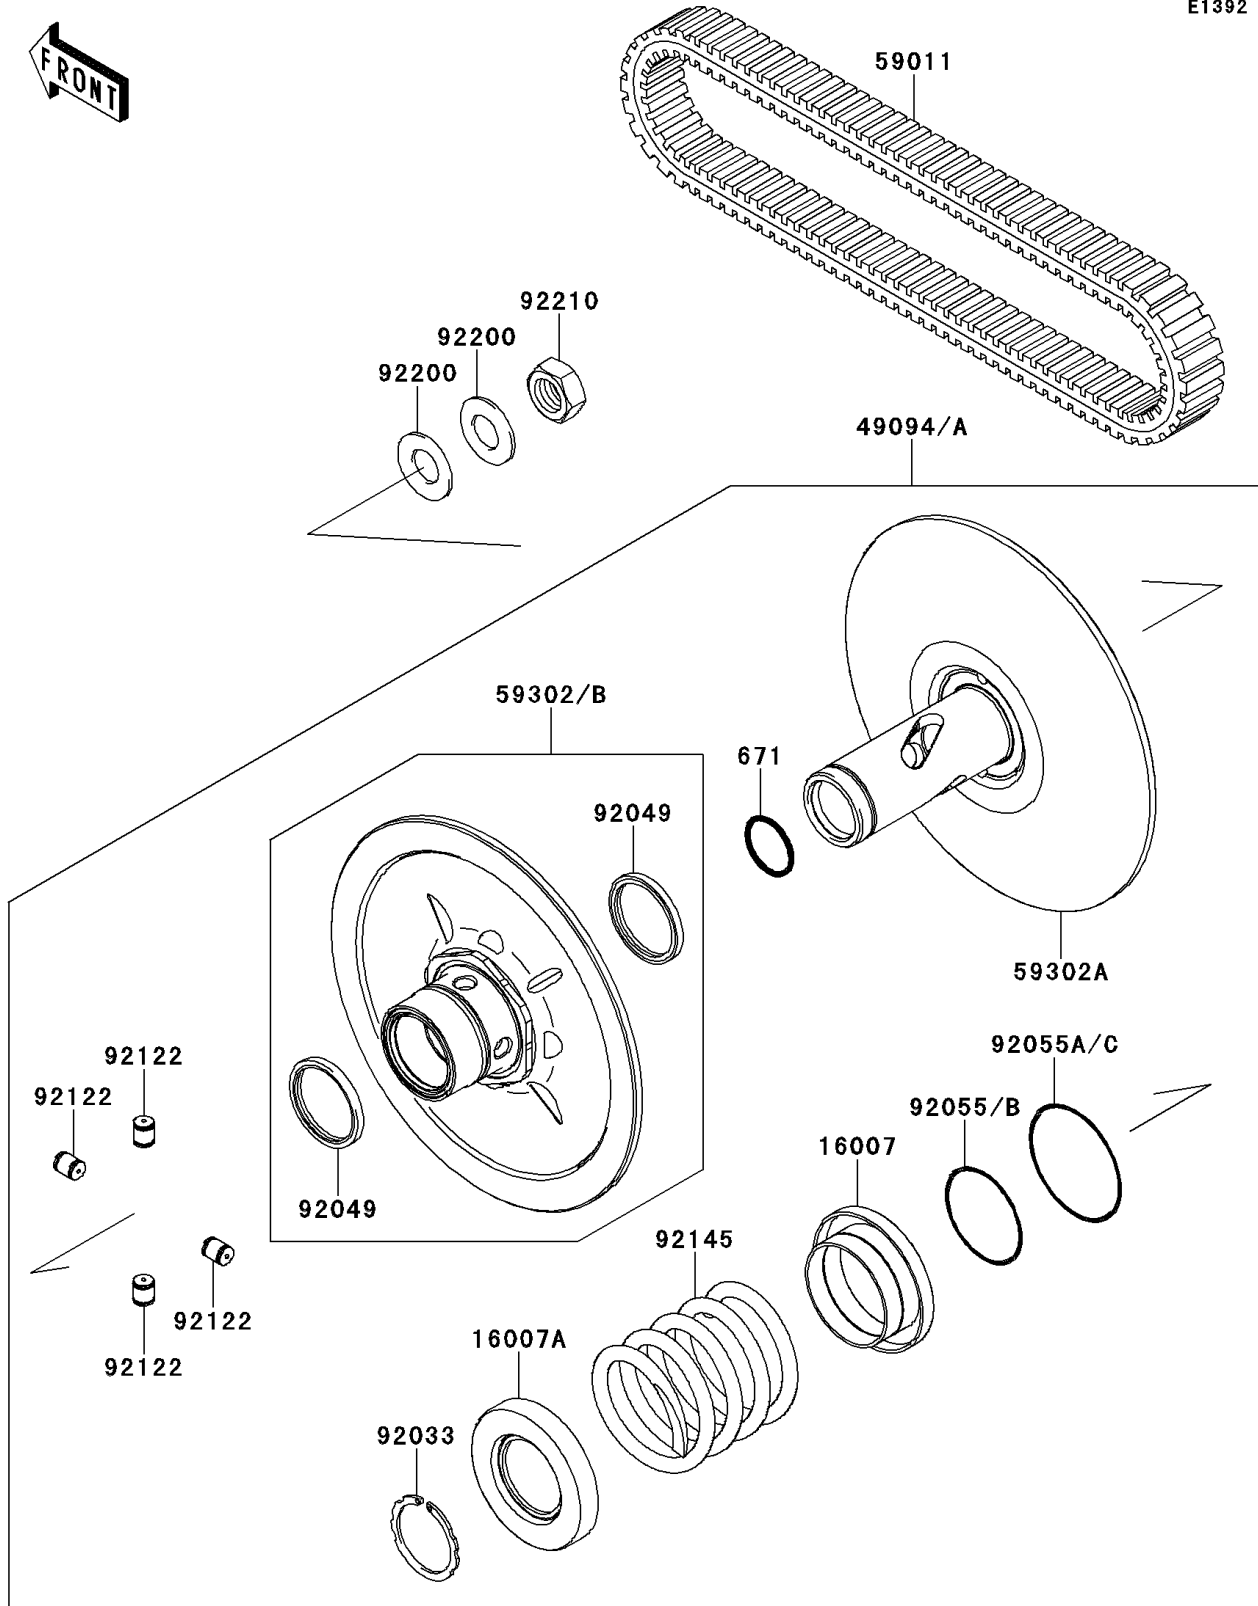

# 2013 Teryx4™ 750 4x4 EPS LE PARTS DIAGRAM

Driven Converter/Drive Belt

E1392

## 2013 Teryx4™ 750 4x4 EPS LE PARTS LIST

### Driven Converter/Drive Belt

ITEM NAME	PART NUMBER	QUANTITY
SEAT-SPRING,MOVABLE (Ref # 16007)	16007-0049	1
SEAT-SPRING,FIXED (Ref # 16007A)	16007-0050	1
CONVERTER-ASSY-DRIVEN (Ref # 49094A)	49094-0085	1
BELT,CVT (Ref # 59011)	59011-0031	1
SHEAVE-COMP,MOVABLE (Ref # 59302)	59302-0040	1
SHEAVE-COMP,FIXED (Ref # 59302A)	59302-0075	1
O RING (Ref # 671)	671D2530	1
RING-SNAP (Ref # 92033)	92033-1317	1
SEAL-OIL (Ref # 92049)	92049-1528	2
RING-O,46.4X3.1 (Ref # 92055B)	92055-0752	1
RING-O,59.5X2.4 (Ref # 92055C)	92055-0753	1
ROLLER (Ref # 92122)	92122-0043	4
SPRING (Ref # 92145)	92145-0822	1
WASHER (Ref # 92200)	92200-1505	2
NUT,18MM (Ref # 92210)	92210-1367	1