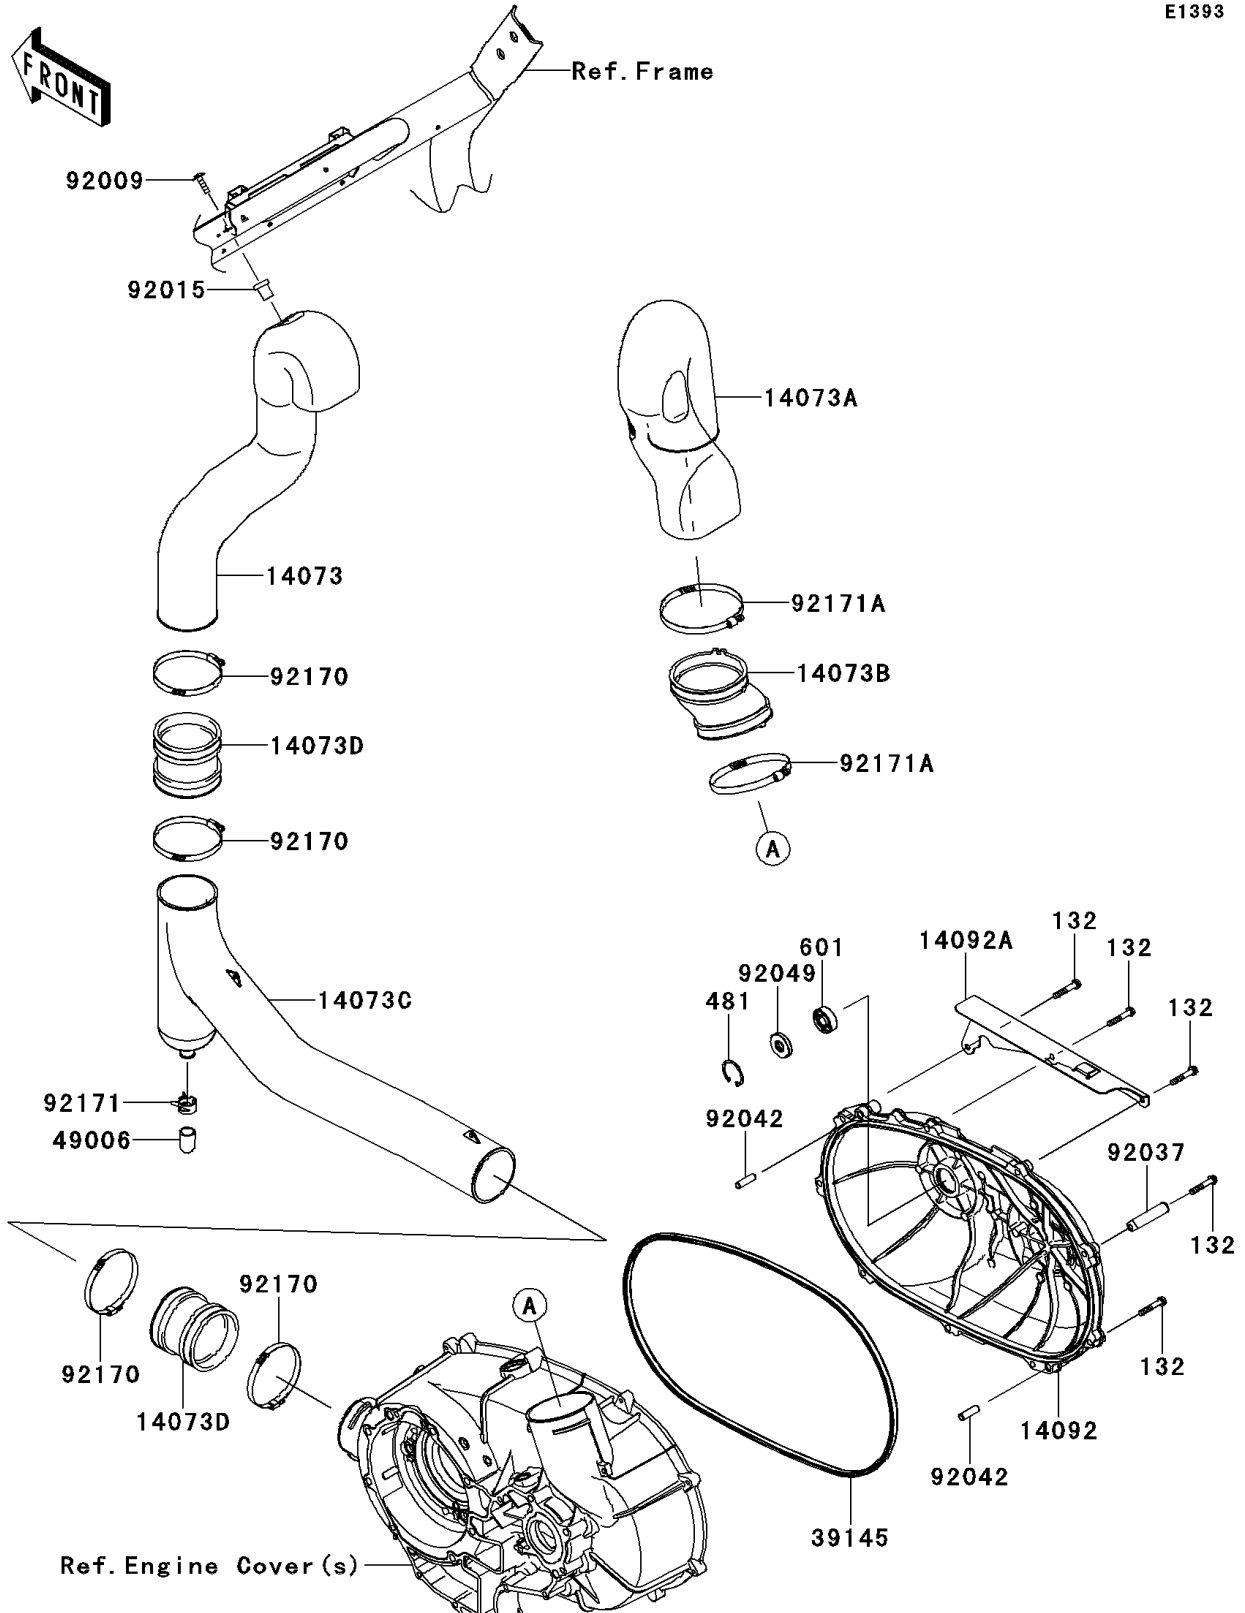

# 2013 Teryx4™ 750 4x4 EPS LE PARTS DIAGRAM

Converter Cover

E1393

## 2013 Teryx4™ 750 4x4 EPS LE PARTS LIST

### Converter Cover

ITEM NAME	PART NUMBER	QUANTITY
BOLT-FLANGED-SMALL,6X35 (Ref # 132)	132BA0635	9
DUCT,INTAKE (Ref # 14073)	14073-0305	1
DUCT,EXHAUST (Ref # 14073A)	14073-0306	1
DUCT,JOINT (Ref # 14073B)	14073-0307	1
DUCT,INTAKE,LWR (Ref # 14073C)	14073-0716	1
DUCT,JOINT (Ref # 14073D)	14073-1805	2
COVER,CVT (Ref # 14092)	14092-0266	1
COVER,HEAT GUARD (Ref # 14092A)	14092-0924	1
TRIM-SEAL,CVT COVER (Ref # 39145)	39145-0043	1
CIRCLIP-TYPE-C,32MM (Ref # 481)	481J3200	1
BOOT (Ref # 49006)	49006-0555	1
BEARING-BALL (Ref # 601)	601A6201	1
SCREW,6X22,BLACK (Ref # 92009)	92009-1256	1
NUT,RUBBER,6MM (Ref # 92015)	92015-1692	1
CLAMP (Ref # 92037)	92037-1993	1
PIN,DOWEL,8X28 (Ref # 92042)	92042-050	2
SEAL-OIL,12X32X5.8 (Ref # 92049)	92049-0167	1
CLAMP (Ref # 92170)	92170-1763	4
CLAMP (Ref # 92171)	92171-1277	1
CLAMP (Ref # 92171A)	92171-1383	2