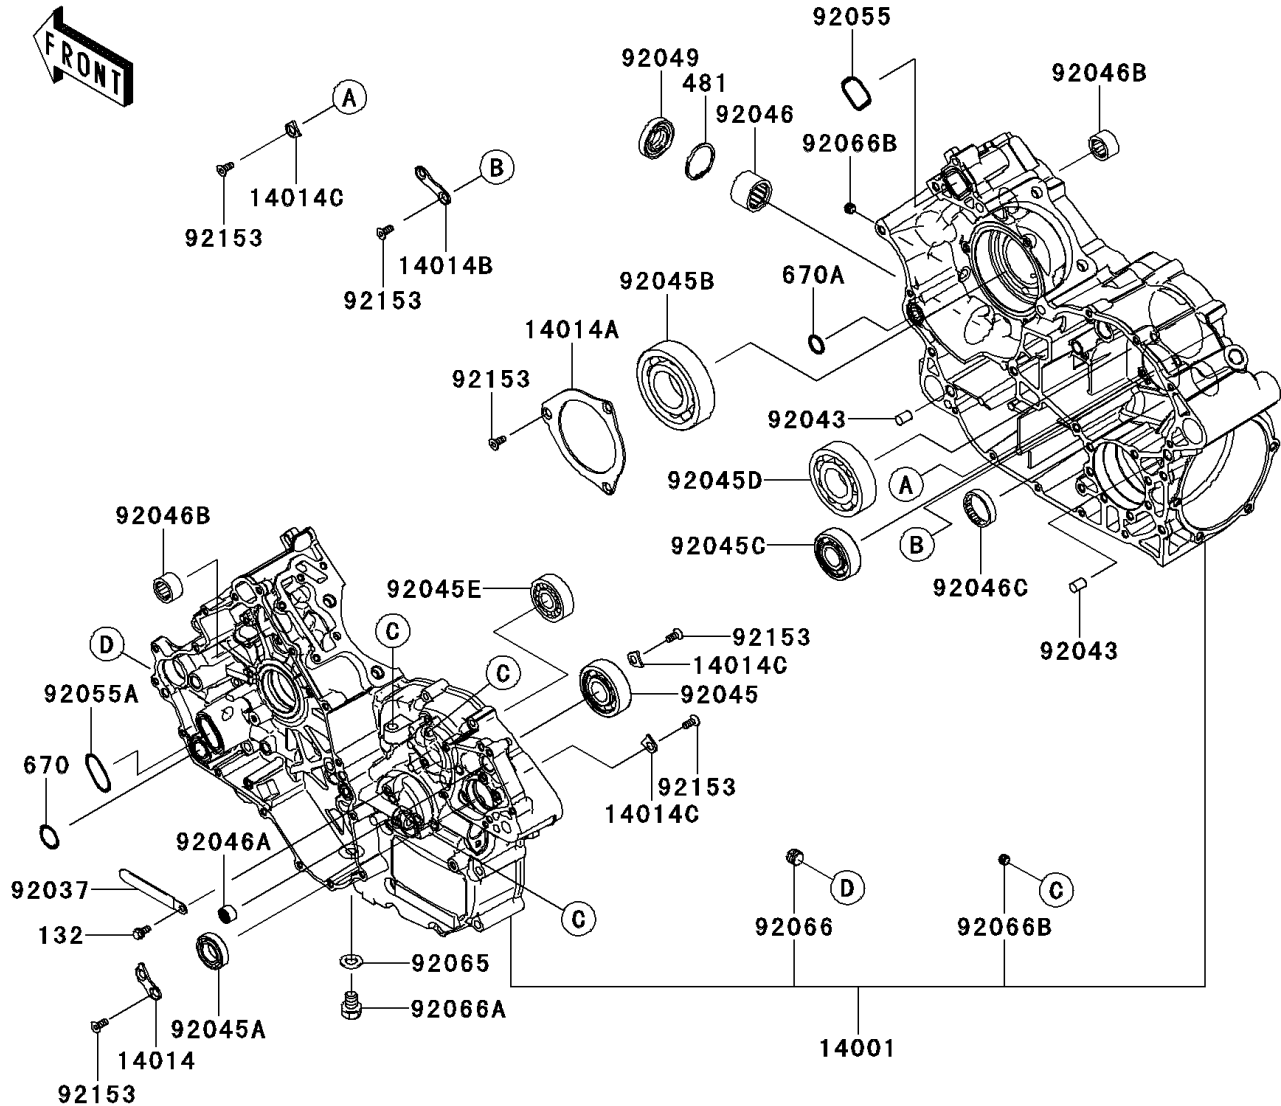

# 2013 Teryx4™ 750 4x4 EPS LE PARTS DIAGRAM

Crankcase

E1411

## 2013 Teryx4™ 750 4x4 EPS LE PARTS LIST

### Crankcase

ITEM NAME	PART NUMBER	QUANTITY
GASKET,8.2X15 (Ref # 11061)	11061-0727	2
BOLT-FLANGED-SMALL,6X12 (Ref # 132)	132BD0612	1
BOLT-FLANGED-SMALL,6X40 (Ref # 132A)	132BD0640	5
BOLT-FLANGED-SMALL,6X55 (Ref # 132B)	132BD0655	5
BOLT-FLANGED-SMALL,8X75 (Ref # 132C)	132BD0875	9
SET-CRANKCASE (Ref # 14001)	14001-0554	1
PLATE-POSITION (Ref # 14014)	14014-0553	1
PLATE-POSITION (Ref # 14014A)	14014-0554	1
PLATE-POSITION (Ref # 14014B)	14014-0555	1
PLATE-POSITION (Ref # 14014C)	14014-0557	3
CIRCLIP-TYPE-C,37MM (Ref # 481)	481J3700	1
O RING,22MM (Ref # 670)	670B2022	1
O RING,16MM (Ref # 670A)	670D2016	1
CLAMP (Ref # 92037)	92037-1993	1
PIN,10X14 (Ref # 92043)	92043-1506	2
BEARING-BALL,63/22LUA (Ref # 92045)	92045-0704	1
BEARING-BALL,6904 (Ref # 92045A)	92045-0705	1
BEARING-BALL,6308YA3-T2C3 (Ref # 92045B)	92045-0706	1
BEARING-BALL,TAB304LUA (Ref # 92045C)	92045-0730	1
BEARING-BALL,63/32C3 (Ref # 92045D)	92045-1364	1
BEARING-BALL,6303LUA (Ref # 92045E)	92045-1389	1
BEARING-NEEDLE (Ref # 92046)	92046-0022	1
BEARING-NEEDLE,HK1210FM (Ref # 92046A)	92046-0034	1
BEARING-NEEDLE,TA202715ZE (Ref # 92046B)	92046-1118	2
BEARING-NEEDLE,7E-HKS33X38X8 (Ref # 92046C)	92046-1221	1
SEAL-OIL,TCY 28X42X8 (Ref # 92049)	92049-1570	1
RING-O,33X2.6 (Ref # 92055)	92055-0723	1
RING-O,31.2X2.4 (Ref # 92055A)	92055-0724	1
GASKET,12X22X2 (Ref # 92065)	92065-097	1

### Crankcase

ITEM NAME	PART NUMBER	QUANTITY
PLUG,BREATHER (Ref # 92066)	92066-1035	1
PLUG,OIL DRAIN,12X15 (Ref # 92066A)	92066-1174	1
PLUG,PT1/8X7 (Ref # 92066B)	92066-1227	4
BOLT,6X15 (Ref # 92153)	92153-0848	10
BOLT,FLANGED,8X95 (Ref # 92154)	92154-0835	2