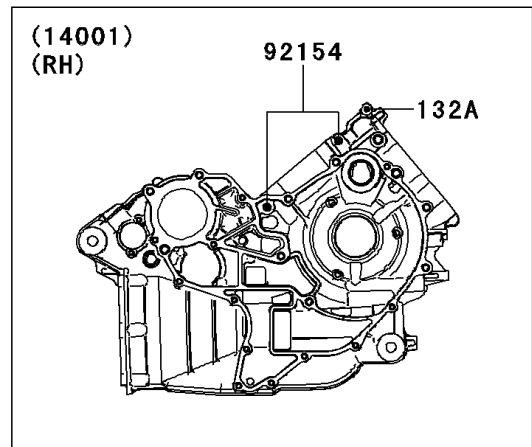

# 2013 Teryx4™ 750 4x4 EPS LE PARTS DIAGRAM

Crankcase

E1411

### Crankcase

ITEM NAME	PART NUMBER	QUANTITY
GASKET,8.2X15 (Ref # 11061)	11061-0727	2
BOLT-FLANGED-SMALL,6X12 (Ref # 132)	132BD0612	1
BOLT-FLANGED-SMALL,6X40 (Ref # 132A)	132BD0640	5
BOLT-FLANGED-SMALL,6X55 (Ref # 132B)	132BD0655	5
BOLT-FLANGED-SMALL,8X75 (Ref # 132C)	132BD0875	9
SET-CRANKCASE (Ref # 14001)	14001-0554	1
PLATE-POSITION (Ref # 14014)	14014-0553	1
PLATE-POSITION (Ref # 14014A)	14014-0554	1
PLATE-POSITION (Ref # 14014B)	14014-0555	1
PLATE-POSITION (Ref # 14014C)	14014-0557	3
CIRCLIP-TYPE-C,37MM (Ref # 481)	481J3700	1
O RING,22MM (Ref # 670)	670B2022	1
O RING,16MM (Ref # 670A)	670D2016	1
CLAMP (Ref # 92037)	92037-1993	1
PIN,10X14 (Ref # 92043)	92043-1506	2
BEARING-BALL,63/22LUA (Ref # 92045)	92045-0704	1
BEARING-BALL,6904 (Ref # 92045A)	92045-0705	1
BEARING-BALL,6308YA3-T2C3 (Ref # 92045B)	92045-0706	1
BEARING-BALL,TAB304LUA (Ref # 92045C)	92045-0730	1
BEARING-BALL,63/32C3 (Ref # 92045D)	92045-1364	1
BEARING-BALL,6303LUA (Ref # 92045E)	92045-1389	1
BEARING-NEEDLE (Ref # 92046)	92046-0022	1
BEARING-NEEDLE,HK1210FM (Ref # 92046A)	92046-0034	1
BEARING-NEEDLE,TA202715ZE (Ref # 92046B)	92046-1118	2
BEARING-NEEDLE,7E-HKS33X38X8 (Ref # 92046C)	92046-1221	1
SEAL-OIL,TCY 28X42X8 (Ref # 92049)	92049-1570	1
RING-O,33X2.6 (Ref # 92055)	92055-0723	1
RING-O,31.2X2.4 (Ref # 92055A)	92055-0724	1
GASKET,12X22X2 (Ref # 92065)	92065-097	1

### Crankcase

ITEM NAME	PART NUMBER	QUANTITY
PLUG,BREATHER (Ref # 92066)	92066-1035	1
PLUG,OIL DRAIN,12X15 (Ref # 92066A)	92066-1174	1
PLUG,PT1/8X7 (Ref # 92066B)	92066-1227	4
BOLT,6X15 (Ref # 92153)	92153-0848	10
BOLT,FLANGED,8X95 (Ref # 92154)	92154-0835	2