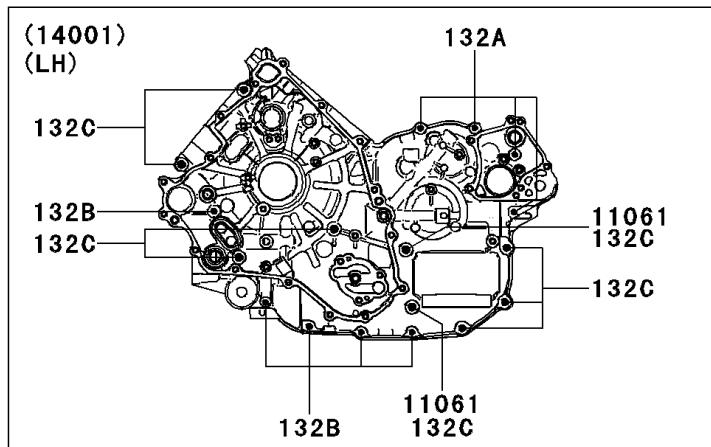

# 2013 Teryx4™ 750 4x4 EPS LE PARTS DIAGRAM

Crankcase

E1411

## 2013 Teryx4™ 750 4x4 EPS LE PARTS LIST

### Crankcase

ITEM NAME	PART NUMBER	QUANTITY
GASKET,8.2X15 (Ref # 11061)	11061-0727	2
BOLT-FLANGED-SMALL,6X12 (Ref # 132)	132BD0612	1
BOLT-FLANGED-SMALL,6X40 (Ref # 132A)	132BD0640	5
BOLT-FLANGED-SMALL,6X55 (Ref # 132B)	132BD0655	5
BOLT-FLANGED-SMALL,8X75 (Ref # 132C)	132BD0875	9
SET-CRANKCASE (Ref # 14001)	14001-0554	1
PLATE-POSITION (Ref # 14014)	14014-0553	1
PLATE-POSITION (Ref # 14014A)	14014-0554	1
PLATE-POSITION (Ref # 14014B)	14014-0555	1
PLATE-POSITION (Ref # 14014C)	14014-0557	3
CIRCLIP-TYPE-C,37MM (Ref # 481)	481J3700	1
O RING,22MM (Ref # 670)	670B2022	1
O RING,16MM (Ref # 670A)	670D2016	1
CLAMP (Ref # 92037)	92037-1993	1
PIN,10X14 (Ref # 92043)	92043-1506	2
BEARING-BALL,63/22LUA (Ref # 92045)	92045-0704	1
BEARING-BALL,6904 (Ref # 92045A)	92045-0705	1
BEARING-BALL,6308YA3-T2C3 (Ref # 92045B)	92045-0706	1
BEARING-BALL,TAB304LUA (Ref # 92045C)	92045-0730	1
BEARING-BALL,63/32C3 (Ref # 92045D)	92045-1364	1
BEARING-BALL,6303LUA (Ref # 92045E)	92045-1389	1
BEARING-NEEDLE (Ref # 92046)	92046-0022	1
BEARING-NEEDLE,HK1210FM (Ref # 92046A)	92046-0034	1
BEARING-NEEDLE,TA202715ZE (Ref # 92046B)	92046-1118	2
BEARING-NEEDLE,7E-HKS33X38X8 (Ref # 92046C)	92046-1221	1
SEAL-OIL,TCY 28X42X8 (Ref # 92049)	92049-1570	1
RING-O,33X2.6 (Ref # 92055)	92055-0723	1
RING-O,31.2X2.4 (Ref # 92055A)	92055-0724	1
GASKET,12X22X2 (Ref # 92065)	92065-097	1

### Crankcase

ITEM NAME	PART NUMBER	QUANTITY
PLUG,BREATHER (Ref # 92066)	92066-1035	1
PLUG,OIL DRAIN,12X15 (Ref # 92066A)	92066-1174	1
PLUG,PT1/8X7 (Ref # 92066B)	92066-1227	4
BOLT,6X15 (Ref # 92153)	92153-0848	10
BOLT,FLANGED,8X95 (Ref # 92154)	92154-0835	2