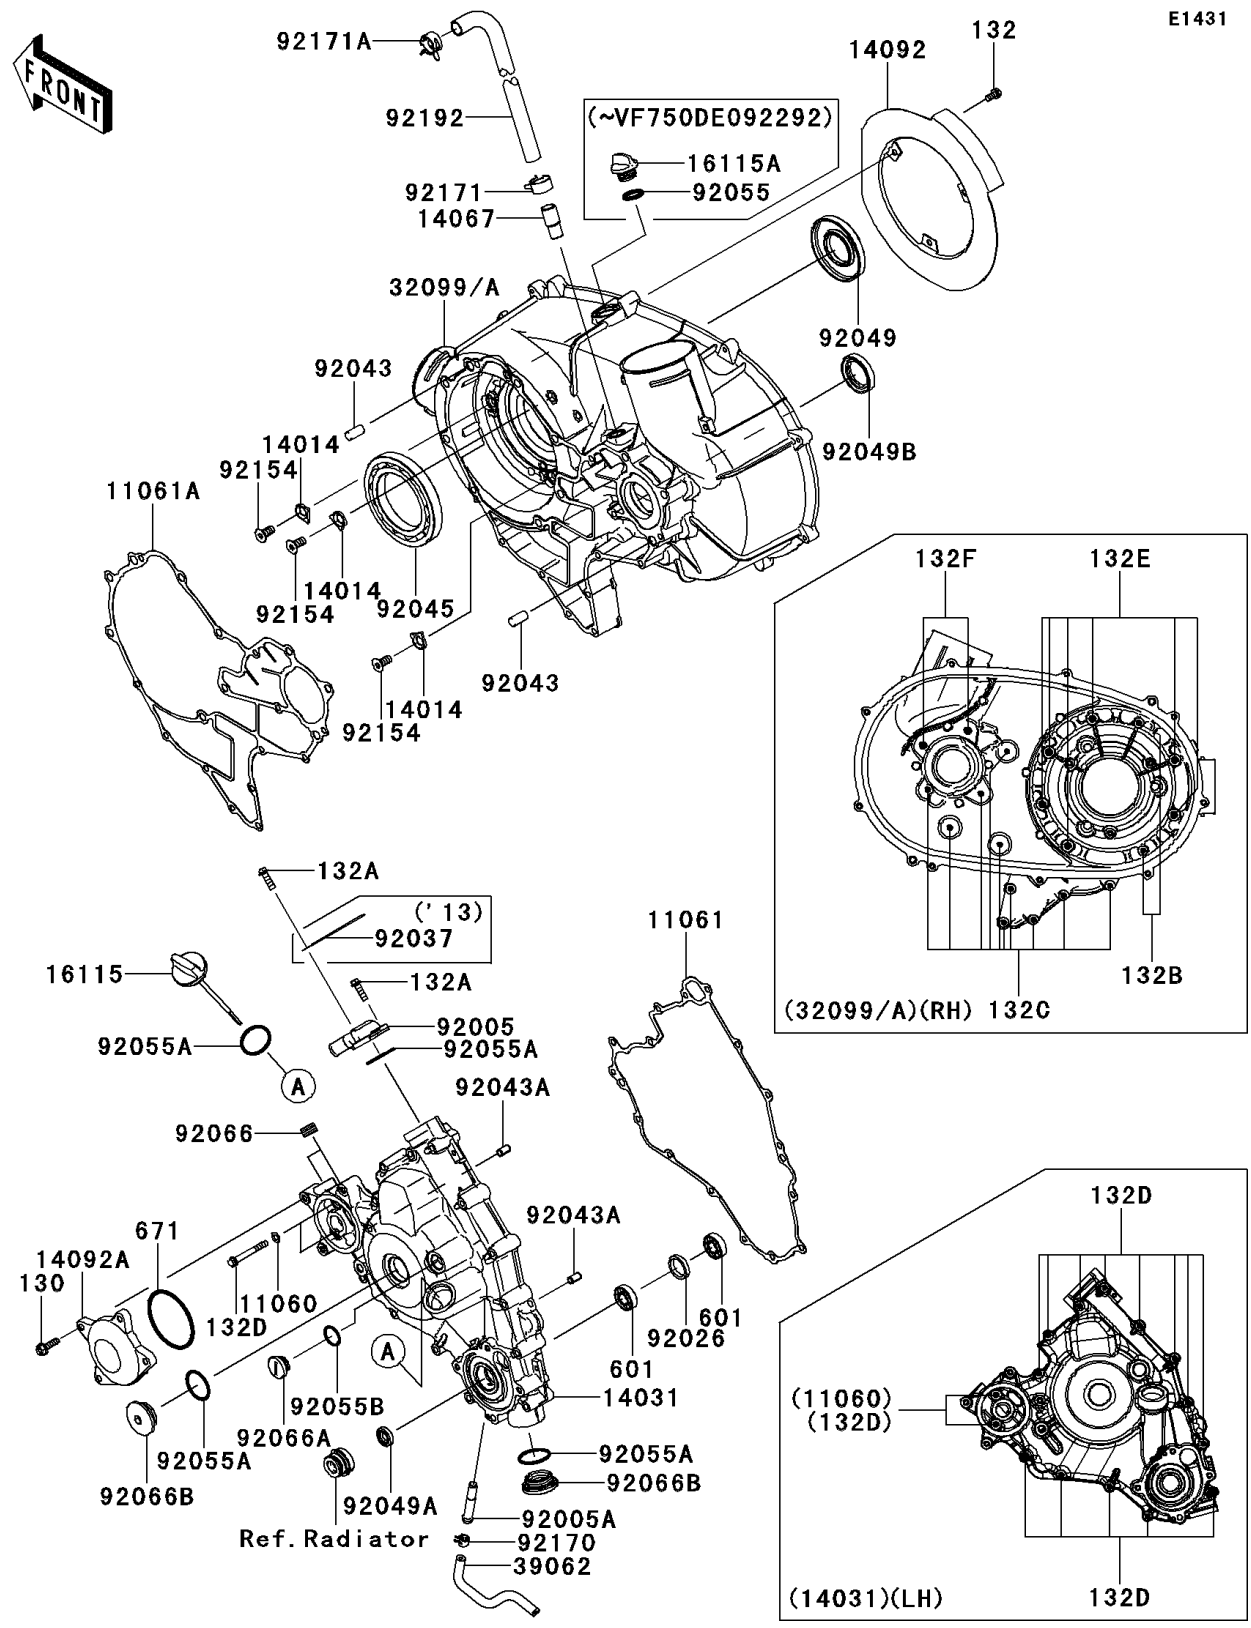

2013 Teryx4™ 750 4x4 EPS LE PARTS DIAGRAM

Engine Cover(s)

E1431

2013 Teryx4™ 750 4x4 EPS LE PARTS LIST

Engine Cover(s)

ITEM NAME	PART NUMBER	QUANTITY
GASKET,6.2X12X0.3 (Ref # 11060)	11060-1994	2
GASKET,GENERATOR COVER (Ref # 11061)	11061-0728	1
GASKET,CVT CASE (Ref # 11061A)	11061-0729	1
BOLT-FLANGED,6X22 (Ref # 130)	130CD0622	4
BOLT-FLANGED-SMALL,6X12 (Ref # 132)	132BD0612	3
PLATE-POSITION (Ref # 14014)	14014-0556	3
COVER-GENERATOR (Ref # 14031)	14031-0552	1
FITTING,BREATHER (Ref # 14067)	14067-006	1
COVER (Ref # 14092)	14092-0708	1
COVER,OIL COOLER (Ref # 14092A)	14092-0877	1
CAP-OIL FILLER (Ref # 16115)	16115-0705	1
CASE,CVT (Ref # 32099A)	32099-0726	1
HOSE-COOLING,DRAIN (Ref # 39062)	39062-0598	1
FITTING (Ref # 92005)	92005-0712	1
FITTING (Ref # 92005A)	92005-1264	1
SPACER,22X28X5 (Ref # 92026)	92026-0711	1
CLAMP (Ref # 92037)	92037-1993	1
PIN,10X20 (Ref # 92043)	92043-0142	2
PIN,6.2X8X14 (Ref # 92043A)	92043-1263	2
BEARING-BALL,16014CS45 (Ref # 92045)	92045-0709	1
SEAL-OIL,35X77X9 (Ref # 92049)	92049-0713	1
SEAL-OIL,SC 12X22X5 (Ref # 92049A)	92049-1228	1
SEAL-OIL,HTC 30X45X8 (Ref # 92049B)	92049-1575	1
RING-O,31.2X2.4 (Ref # 92055A)	92055-0724	4
RING-O,20X2 (Ref # 92055B)	92055-1146	1
PLUG,PT3/8X10 (Ref # 92066)	92066-0003	2
PLUG,COVER (Ref # 92066A)	92066-0011	1
PLUG (Ref # 92066B)	92066-0712	2
BOLT,FLAT,8X13.6 (Ref # 92154)	92154-0978	3

2013 Teryx4™ 750 4x4 EPS LE PARTS LIST

Engine Cover(s)

ITEM NAME	PART NUMBER	QUANTITY
CLAMP (Ref # 92170)	92170-1493	1
CLAMP (Ref # 92171)	92171-0329	1
CLAMP (Ref # 92171A)	92171-1277	1
TUBE,BREATHER (Ref # 92192)	92192-0945	1
BOLT-FLANGED-SMALL,6X20 (Ref # 132A)	132BD0620	2
BOLT-FLANGED-SMALL,6X30 (Ref # 132B)	132BD0630	2
BOLT-FLANGED-SMALL,6X45 (Ref # 132C)	132BD0645	10
BOLT-FLANGED-SMALL,6X50 (Ref # 132D)	132BD0650	15
BOLT-FLANGED-SMALL,8X35 (Ref # 132E)	132BD0835	6
BOLT-FLANGED-SMALL,8X50 (Ref # 132F)	132BD0850	2
BEARING-BALL (Ref # 601)	601A6001	2
O RING,65MM (Ref # 671)	671B2565	1