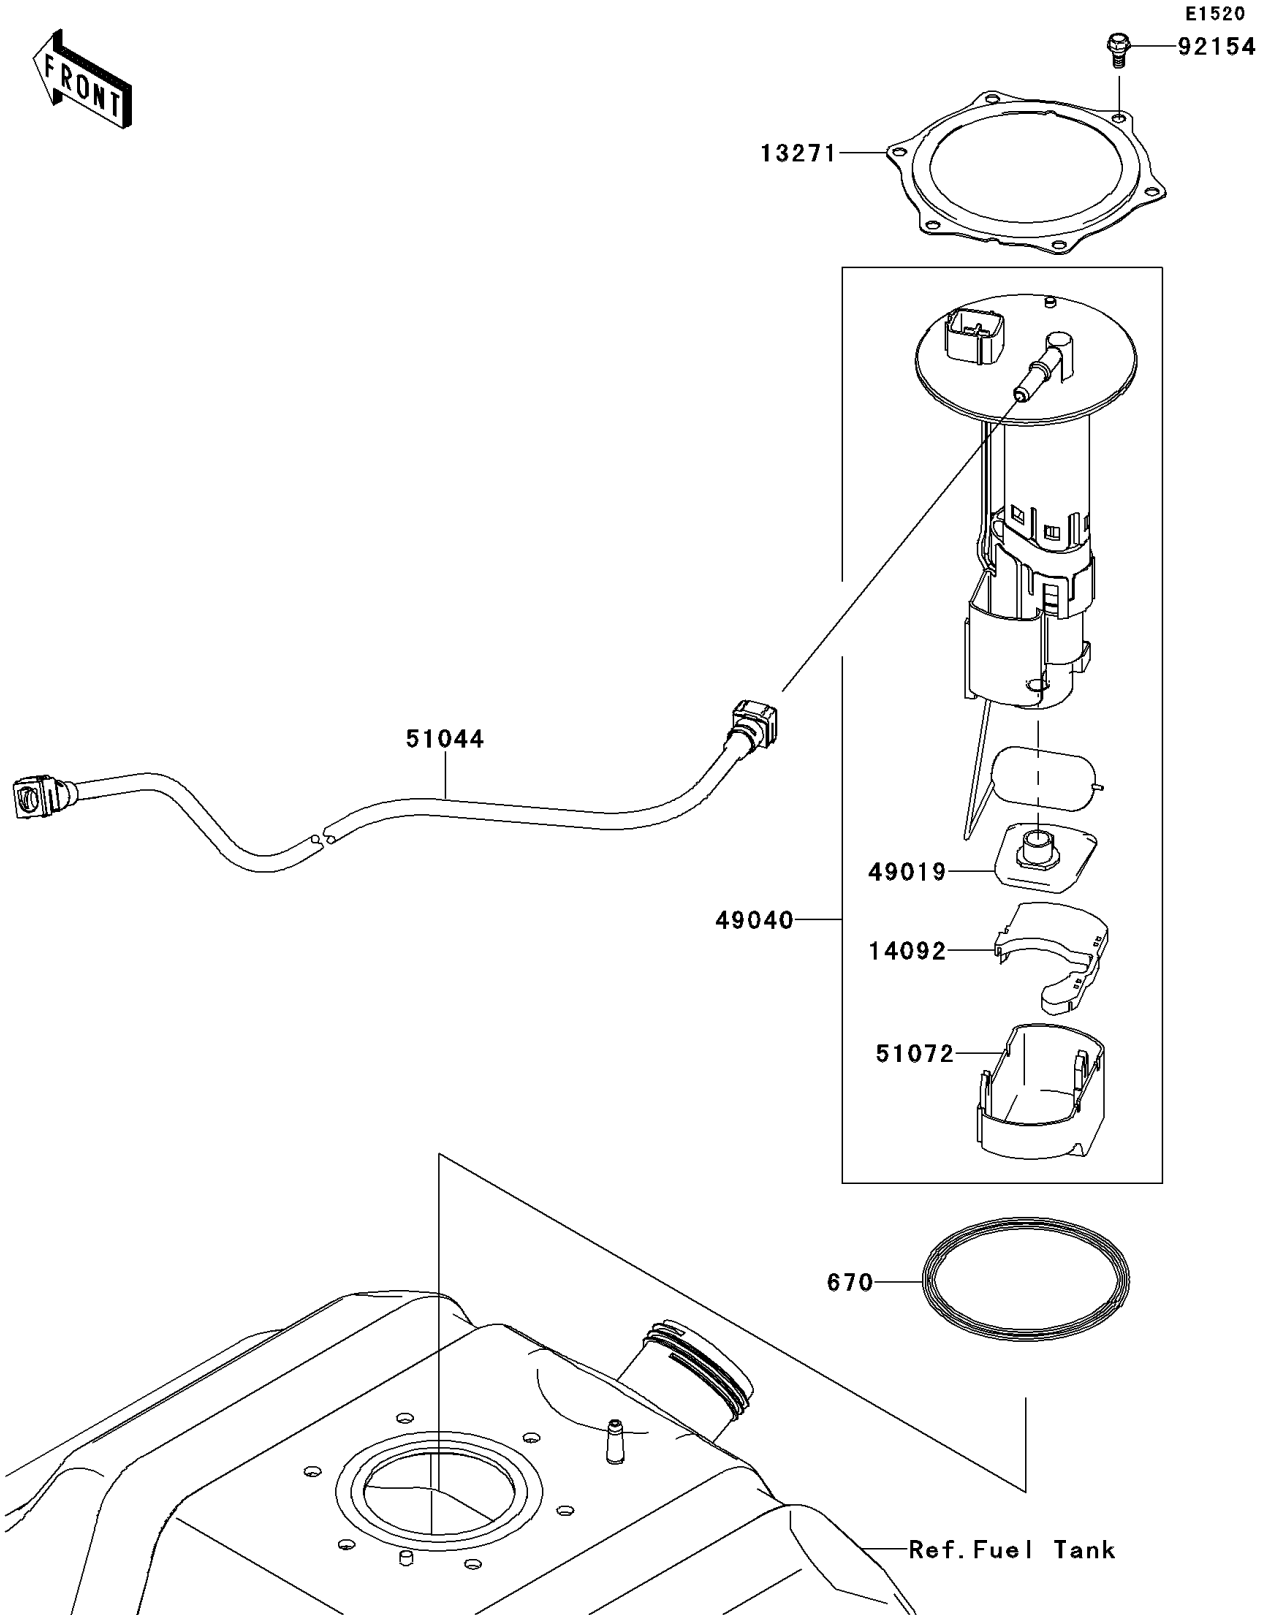

# 2013 Teryx4™ 750 4x4 EPS LE PARTS DIAGRAM

Fuel Pump

# 2013 Teryx4™ 750 4x4 EPS LE PARTS LIST

Fuel Pump

ITEM NAME	PART NUMBER	QUANTITY
-----------	-------------	----------