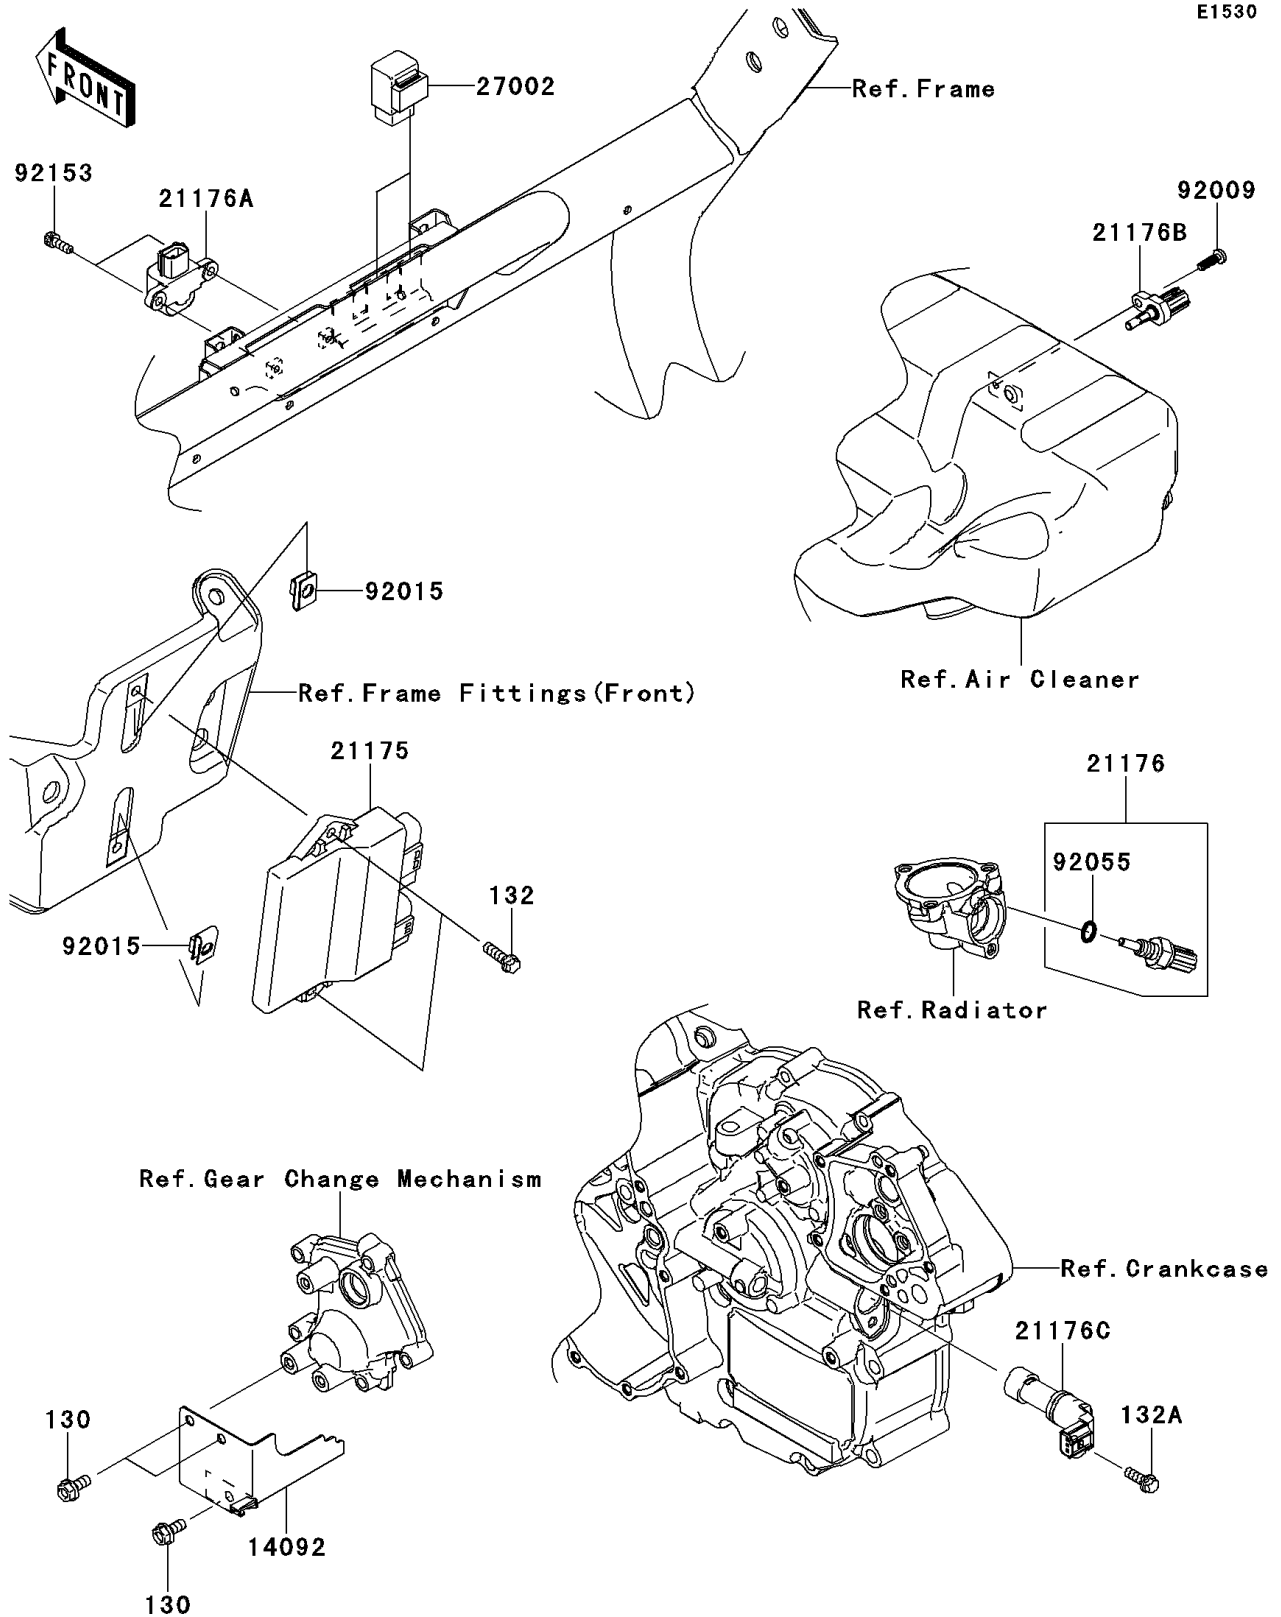

# 2013 Teryx4™ 750 4x4 EPS LE PARTS DIAGRAM

## Fuel Injection

## 2013 Teryx4™ 750 4x4 EPS LE PARTS LIST

### Fuel Injection

ITEM NAME	PART NUMBER	QUANTITY
BOLT-FLANGED,6X14 (Ref # 130)	130BD0614	3
BOLT-FLANGED-SMALL,6X20 (Ref # 132)	132BA0620	2
BOLT-FLANGED-SMALL,6X16 (Ref # 132A)	132BD0616	1
COVER (Ref # 14092)	14092-0885	1
CONTROL UNIT-ELECTRONIC (Ref # 21175)	21175-0761	1
SENSOR,WATER TEMP (Ref # 21176)	21176-0009	1
SENSOR,VEHICLE-DOWN (Ref # 21176A)	21176-0026	1
SENSOR,AIR TEMPERATURE (Ref # 21176B)	21176-0048	1
SENSOR,SPEED (Ref # 21176C)	21176-0712	1
RELAY-ASSY (Ref # 27002)	27002-1062	2
SCREW,TAPPING,5X16 (Ref # 92009)	92009-1984	1
NUT,6MM (Ref # 92015)	92015-1602	2
RING-O,9.5X1.9 (Ref # 92055)	92055-0016	1
BOLT,SOCKET,5X14 (Ref # 92153)	92153-1286	2