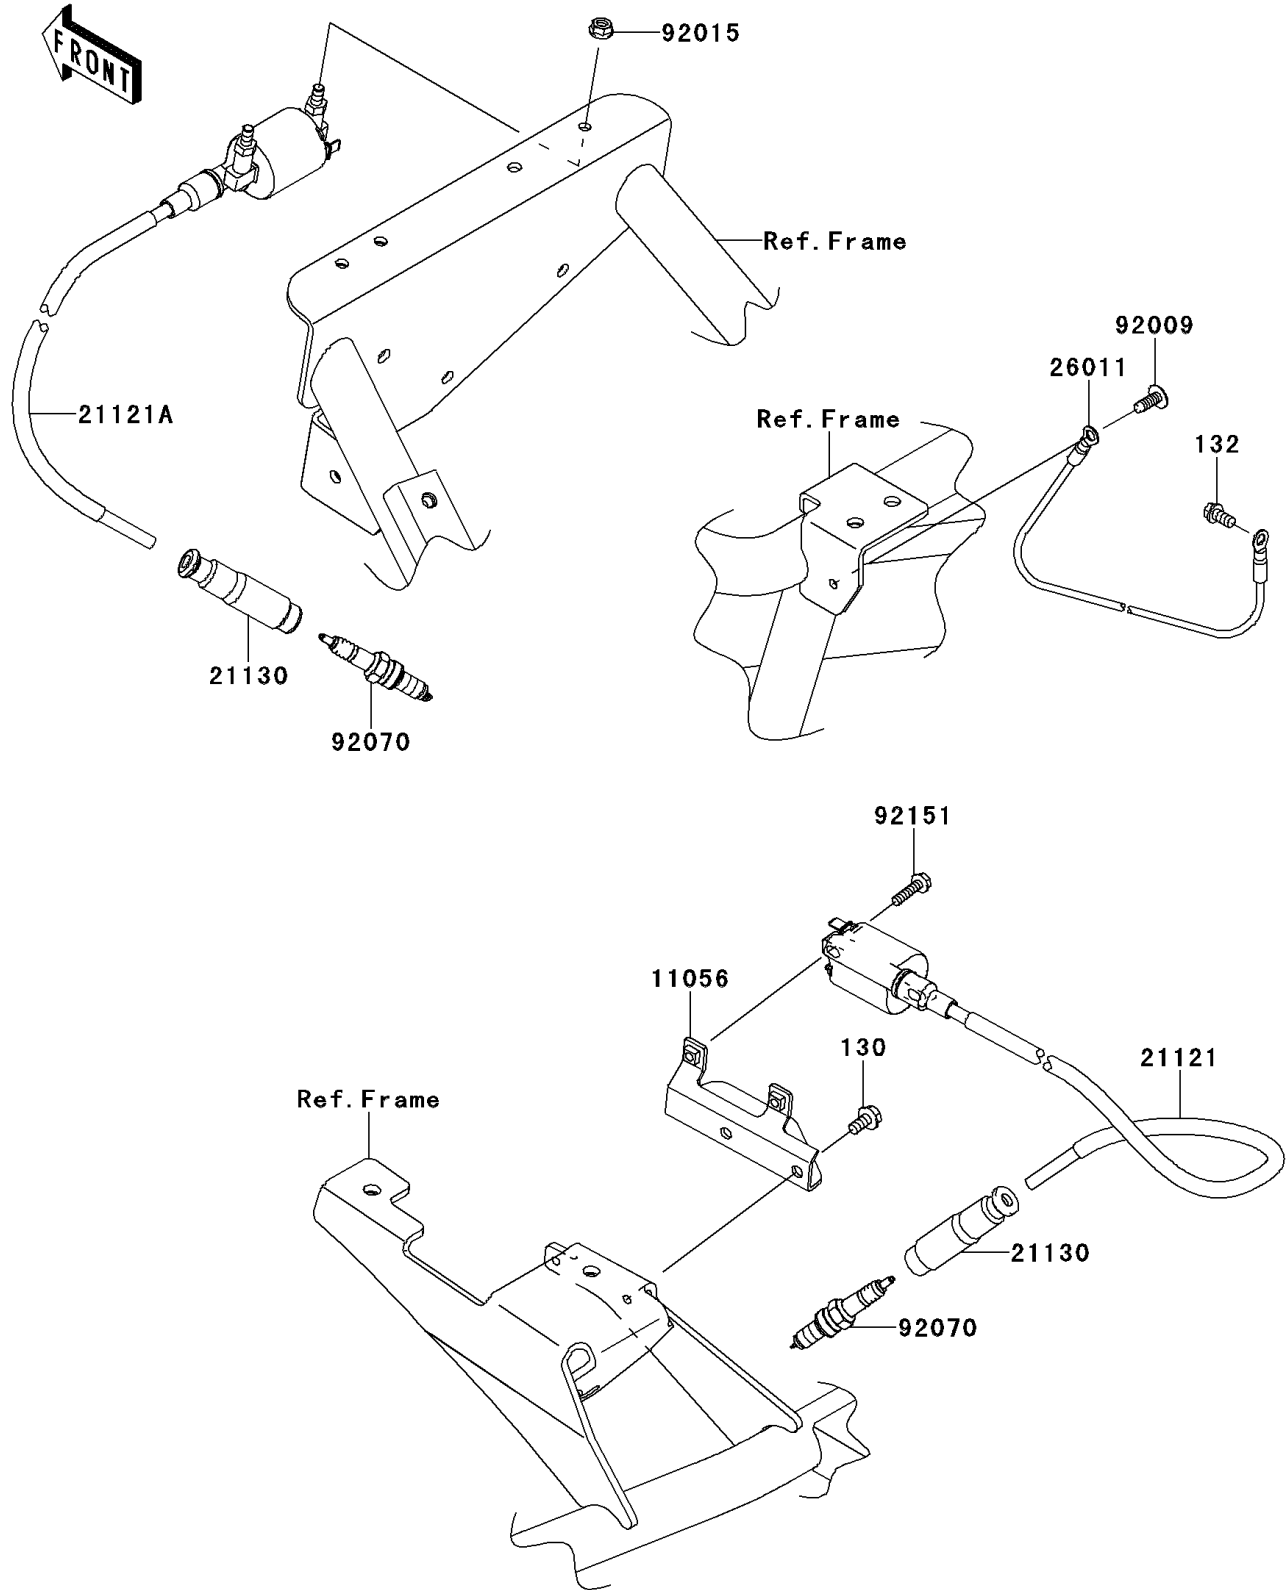

2013 Teryx4™ 750 4x4 EPS LE PARTS DIAGRAM

Ignition System

E1830

2013 Teryx4™ 750 4x4 EPS LE PARTS LIST

Ignition System

ITEM NAME	PART NUMBER	QUANTITY
BRACKET (Ref # 11056)	11056-0714	1
BOLT-FLANGED,6X12 (Ref # 130)	130BA0612	2
BOLT-FLANGED-SMALL,6X12 (Ref # 132)	132BD0612	1
COIL-IGNITION (Ref # 21121)	21121-0045	1
COIL-IGNITION,FR (Ref # 21121A)	21121-0702	1
CAP-SPARK PLUG (Ref # 21130)	21130-1071	2
WIRE-LEAD (Ref # 26011)	26011-0712	1
SCREW,TAPPING,6X16 (Ref # 92009)	92009-1166	1
NUT,FLANGED,6MM (Ref # 92015)	92015-1367	2
PLUG-SPARK,CPR7EA-9(NGK) (Ref # 92070)	92070-0022	2
BOLT,SOCKET,5X20 (Ref # 92151)	92151-1096	2