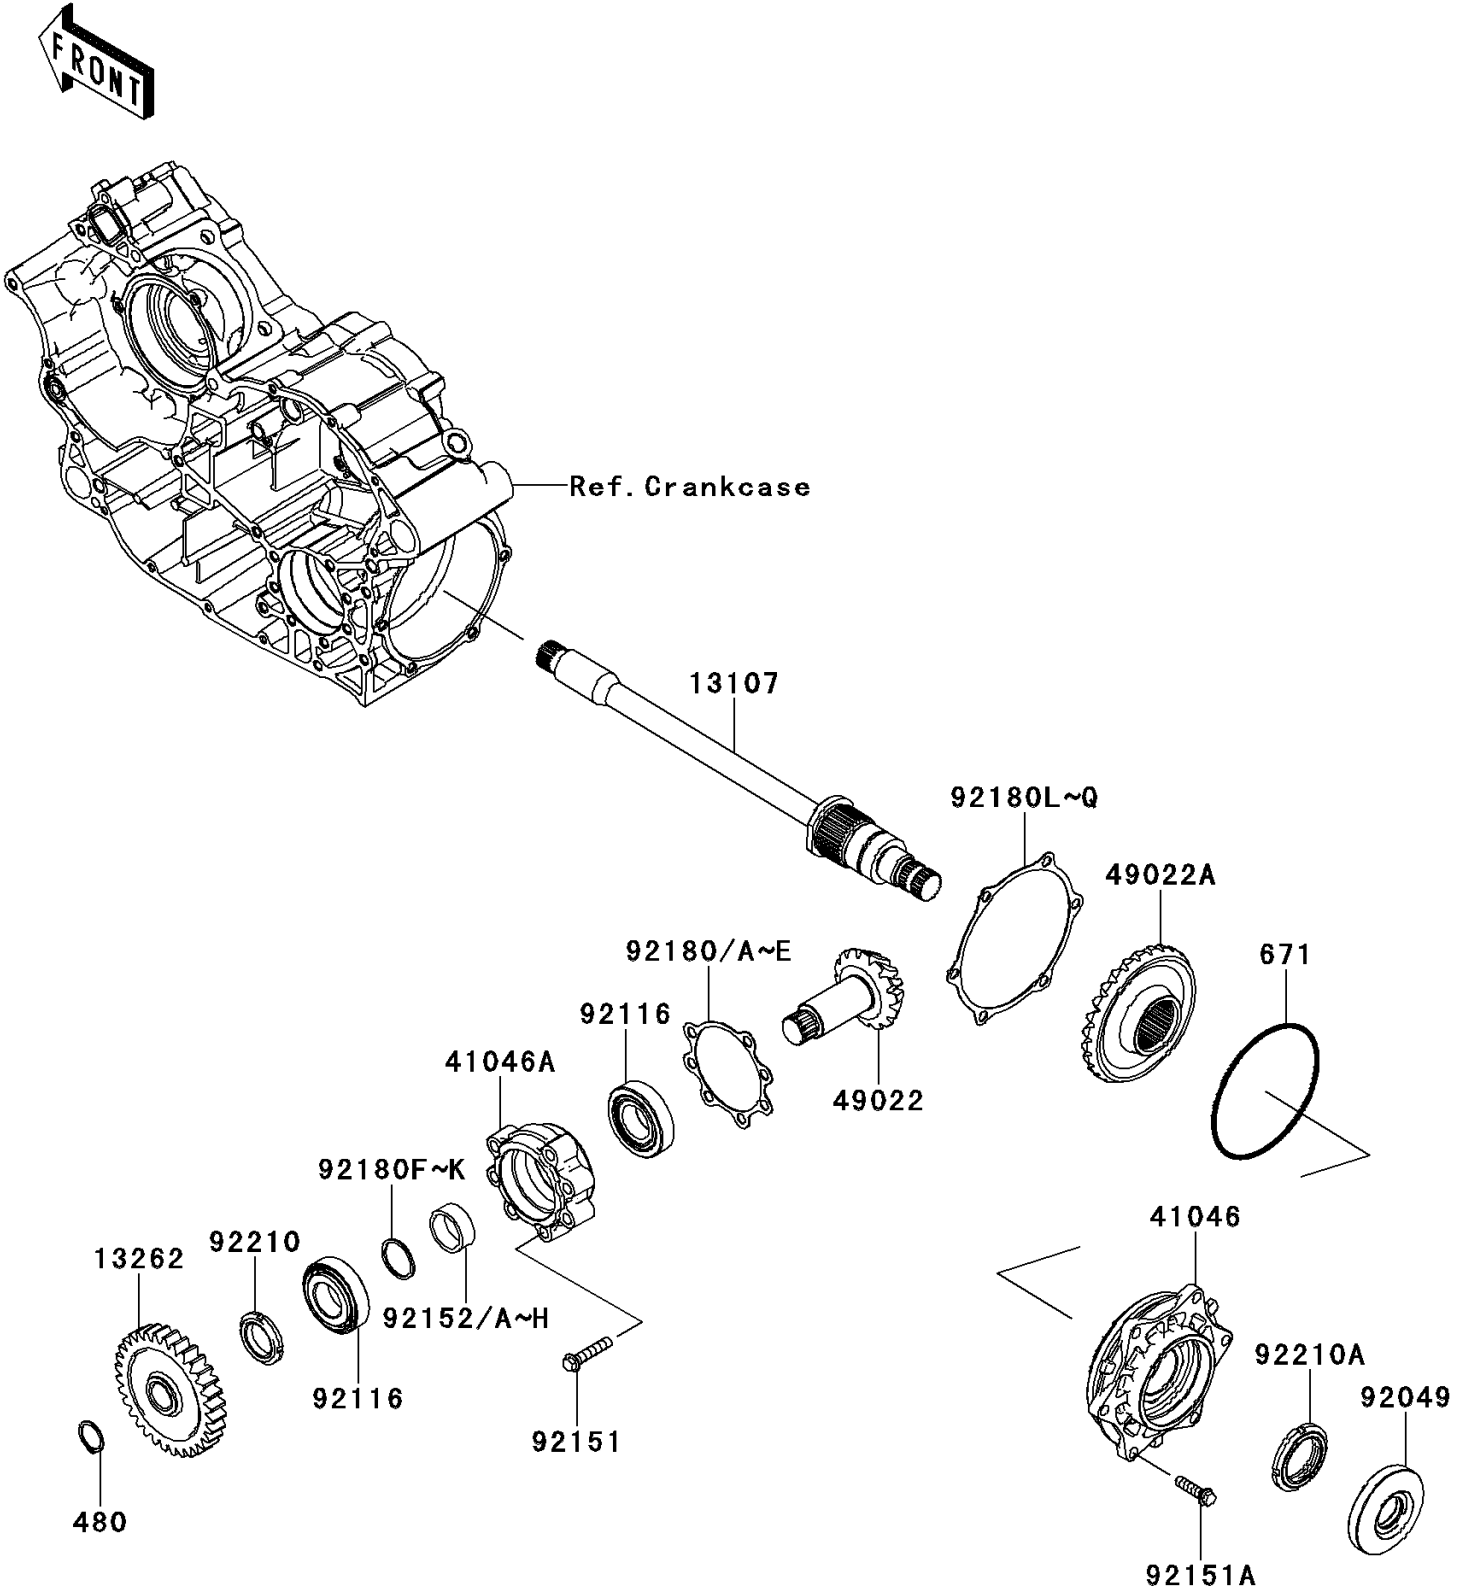

2013 Teryx4™ 750 4x4 EPS LE PARTS DIAGRAM

Front Bevel Gear

E3131

2013 Teryx4™ 750 4x4 EPS LE PARTS LIST

Front Bevel Gear

ITEM NAME	PART NUMBER	QUANTITY
SHAFT,OUTPUT (Ref # 13107)	13107-0717	1
GEAR,OUTPUT,32T (Ref # 13262)	13262-0868	1
HOUSING-BEARING,DRIVEN (Ref # 41046)	41046-0026	1
HOUSING-BEARING,DRIVE (Ref # 41046A)	41046-0572	1
CIRCLIP-TYPE-C,24MM (Ref # 480)	480J2400	1
GEAR-BEVEL,DRIVE,14T (Ref # 49022)	49022-0560	1
GEAR-BEVEL,DRIVEN,27T (Ref # 49022A)	49022-0561	1
SEAL-OIL (Ref # 92049)	92049-0712	1
BEARING-ROLLER,HR30206JUQU42 (Ref # 92116)	92116-0568	2
BOLT,8X40 (Ref # 92151)	92151-1621	7
BOLT-FLANGED-SMALL,8X30 (Ref # 92151A)	92151-1688	6
COLLAR,30.2X37X13.1 (Ref # 92152)	92152-0947	AR
COLLAR,30.2X37X13.2 (Ref # 92152A)	92152-0948	AR
COLLAR,30.2X37X13.3 (Ref # 92152B)	92152-0949	AR
COLLAR,30.2X37X13.4 (Ref # 92152C)	92152-0950	AR
COLLAR,30.2X37X13.5 (Ref # 92152D)	92152-0951	AR
COLLAR,30.2X37X13.6 (Ref # 92152E)	92152-0952	AR
COLLAR,30.2X37X13.7 (Ref # 92152F)	92152-0953	1
COLLAR,30.2X37X13.8 (Ref # 92152G)	92152-0954	AR
COLLAR,30.2X37X13.9 (Ref # 92152H)	92152-0955	AR
SHIM,DRIVE,T=0.15 (Ref # 92180)	92180-0702	AR
SHIM,DRIVE,T=0.20 (Ref # 92180A)	92180-0703	AR
SHIM,DRIVE,T=0.50 (Ref # 92180B)	92180-0704	AR
SHIM,DRIVE,T=0.80 (Ref # 92180C)	92180-0705	AR
SHIM,DRIVE,T=1.0 (Ref # 92180D)	92180-0706	1
SHIM,DRIVE,T=1.2 (Ref # 92180E)	92180-0707	AR
SHIM,DRIVE,T=1.70 (Ref # 92180F)	92180-0708	AR
SHIM,DRIVE,T=1.72 (Ref # 92180G)	92180-0709	AR
SHIM,DRIVE,T=1.74 (Ref # 92180H)	92180-0710	AR