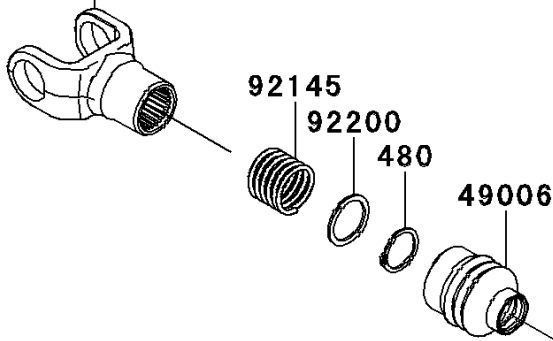

# 2013 Teryx4™ 750 4x4 EPS LE PARTS DIAGRAM

Drive Shaft-Propeller

E3135

Ref. Drive Shaft-Front

### Drive Shaft-Propeller

ITEM NAME	PART NUMBER	QUANTITY
SHAFT-ASSY,FRONT ENG SIDE (Ref # 13310)	13310-0554	1
CIRCLIP-TYPE-C,24MM (Ref # 480)	480J2400	1
BOOT,GEAR ASSY SIDE (Ref # 49006)	49006-0108	1
SPIDER (Ref # 49050)	49050-0023	1
SPRING (Ref # 92145)	92145-0823	1
WASHER,25X31X1.5 (Ref # 92200)	92200-0600	1