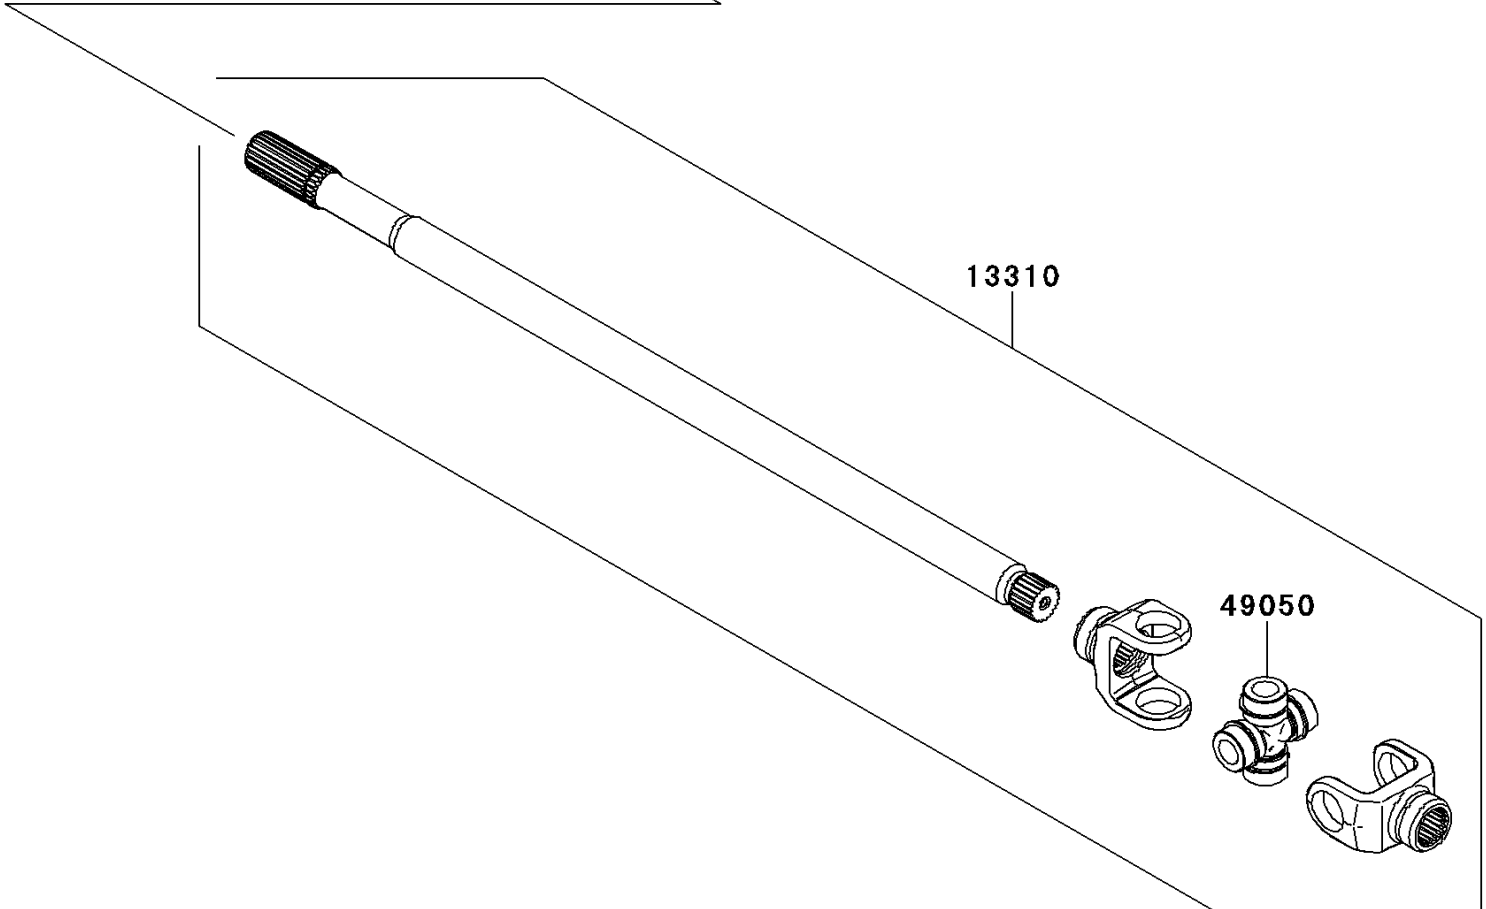

# 2013 Teryx4™ 750 4x4 EPS LE PARTS DIAGRAM

Drive Shaft-Propeller

E3135

Ref. Drive Shaft-Front

### Drive Shaft-Propeller

ITEM NAME	PART NUMBER	QUANTITY
SHAFT-ASSY,FRONT ENG SIDE (Ref # 13310)	13310-0554	1
CIRCLIP-TYPE-C,24MM (Ref # 480)	480J2400	1
BOOT,GEAR ASSY SIDE (Ref # 49006)	49006-0108	1
SPIDER (Ref # 49050)	49050-0023	1
SPRING (Ref # 92145)	92145-0823	1
WASHER,25X31X1.5 (Ref # 92200)	92200-0600	1