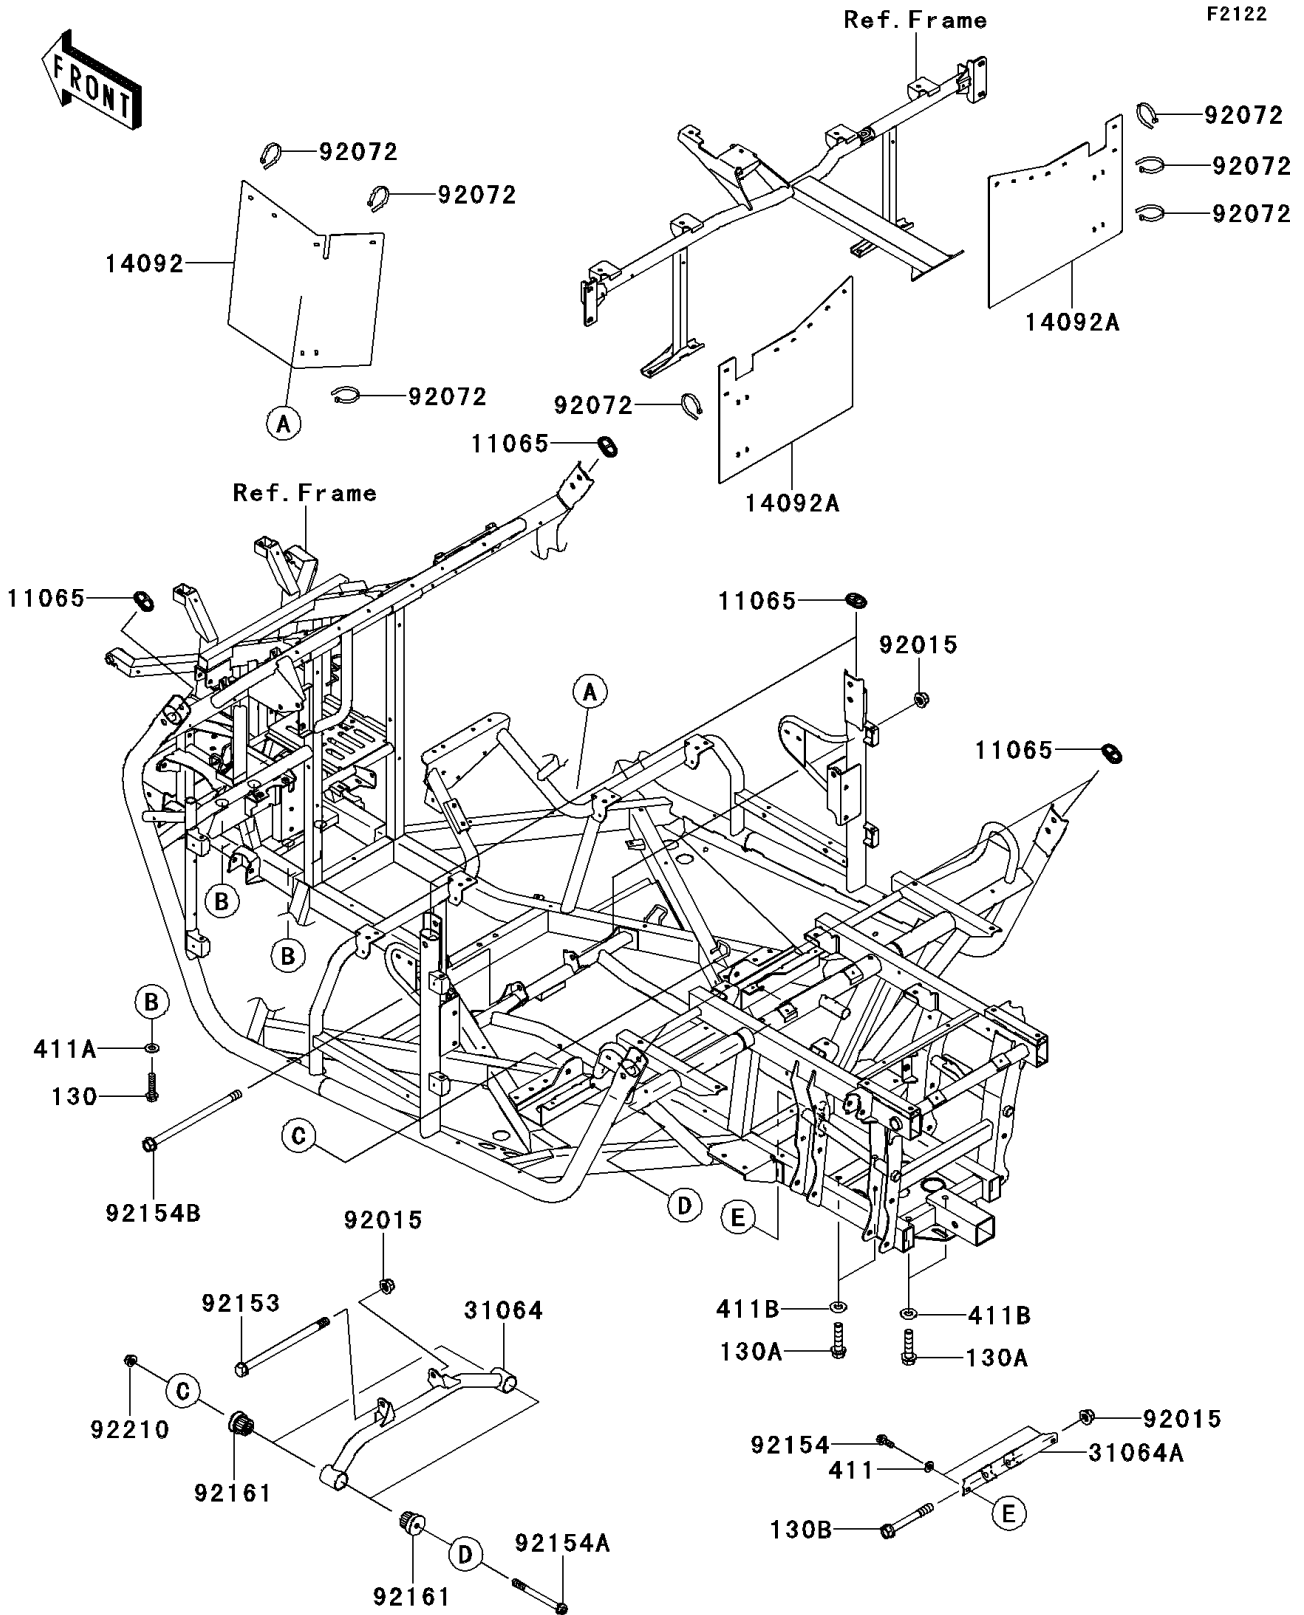

2013 Teryx4™ 750 4x4 EPS LE PARTS DIAGRAM

Engine Mount

2013 Teryx4™ 750 4x4 EPS LE PARTS LIST

Engine Mount

ITEM NAME	PART NUMBER	QUANTITY
CAP (Ref # 11065)	11065-0711	6
BOLT-FLANGED,10X40 (Ref # 130)	130BA1040	4
BOLT-FLANGED,12X50 (Ref # 130A)	130BA1250	4
BOLT-FLANGED,12X95 (Ref # 130B)	130BA1295	1
COVER,PASSENGER (Ref # 14092)	14092-0937	1
COVER,RR SEAT (Ref # 14092A)	14092-0938	2
PIPE-COMP,RR FRAME (Ref # 31064)	31064-0581	1
PIPE-COMP (Ref # 31064A)	31064-0588	1
WASHER-PLAIN (Ref # 411)	411AA0800	2
WASHER-PLAIN,10MM (Ref # 411A)	411AA1000	4
WASHER-PLAIN,12MM (Ref # 411B)	411AA1200	4
NUT,LOCK,FLANGED,12MM (Ref # 92015)	92015-1433	3
BAND,L=250 (Ref # 92072)	92072-1237	7
BOLT,FLANGED,12X190 (Ref # 92153)	92153-1272	1
BOLT,FLANGED,8X20 (Ref # 92154)	92154-0100	2
BOLT,FLANGED,10X105 (Ref # 92154A)	92154-0227	2
BOLT,FLANGED,12X200 (Ref # 92154B)	92154-0244	1
DAMPER (Ref # 92161)	92161-0423	4
NUT,LOCK,FLANGED,10MM (Ref # 92210)	92210-1139	2