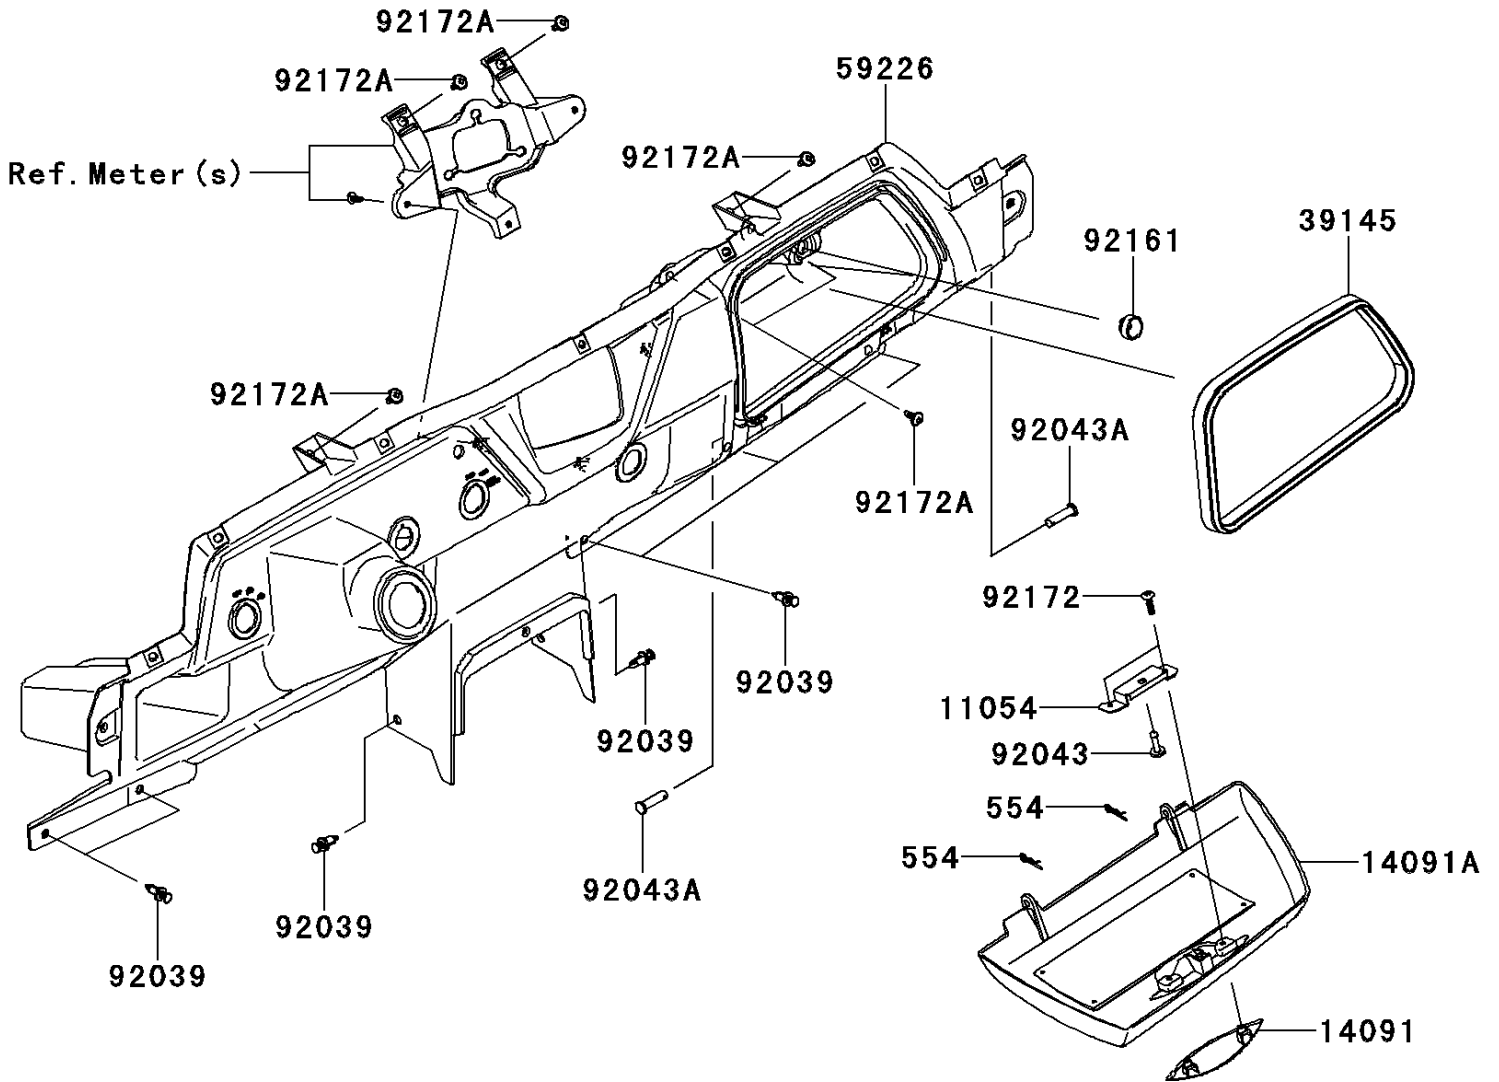

2012 TERYX4™ 750 4x4 EPS LE PARTS DIAGRAM

Front Box

F2135

2012 TERYX4™ 750 4x4 EPS LE PARTS LIST

Front Box

ITEM NAME	PART NUMBER	QUANTITY
BRACKET (Ref # 11054)	11054-1789	1
COVER,STORAGE CAP,F.BLACK (Ref # 14091)	14091-0700-6Z	1
COVER,STORAGE,F.BLACK (Ref # 14091A)	14091-0985-6Z	1
TRIM-SEAL,L=940 (Ref # 39145)	39145-0029	1
PIN-SNAP (Ref # 554)	554DA0600	2
PANEL-CONTROL (Ref # 59226)	59226-0713	1
RIVET (Ref # 92039)	92039-1229	7
PIN (Ref # 92043)	92043-0138	1
PIN,6X23 (Ref # 92043A)	92043-0164	2
DAMPER (Ref # 92161)	92161-0568	1
SCREW,TAPPING,4X16 (Ref # 92172)	92172-0347	2
SCREW,6X16 (Ref # 92172A)	92172-0711	6