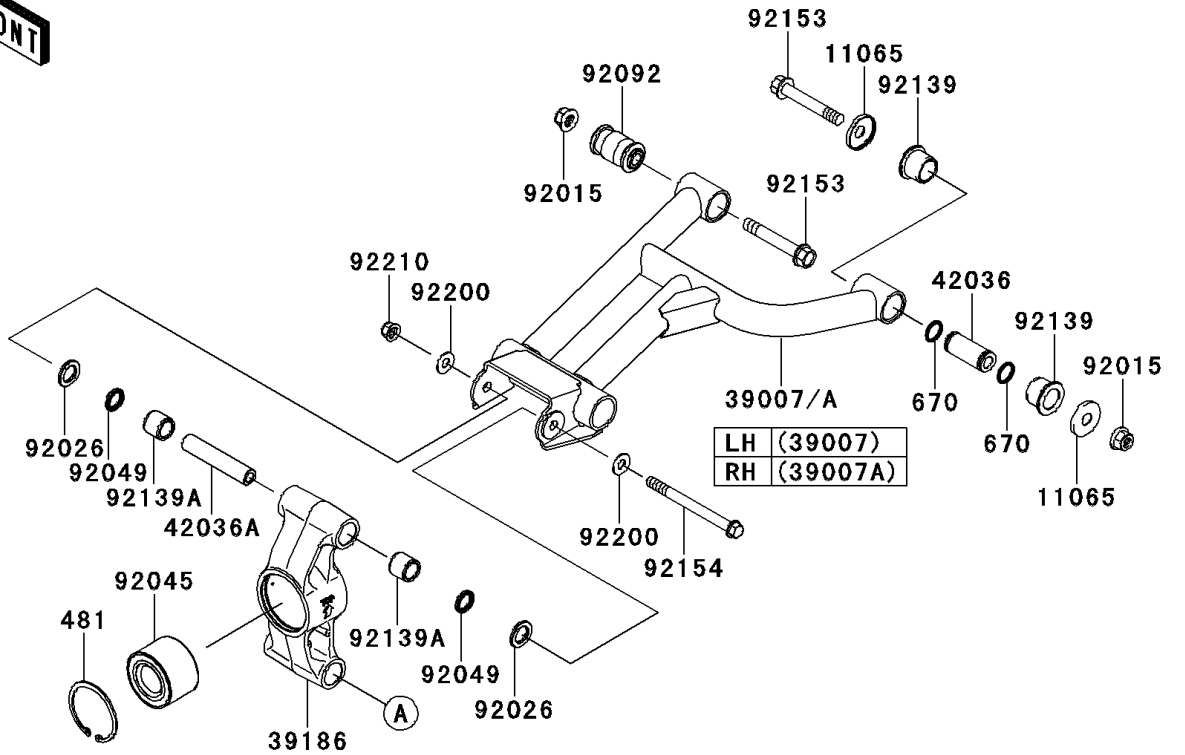

2013 Teryx4™ 750 4x4 EPS LE PARTS DIAGRAM

Rear Suspension

F2153

2013 Teryx4™ 750 4x4 EPS LE PARTS LIST

Rear Suspension

ITEM NAME	PART NUMBER	QUANTITY
-----------	-------------	----------