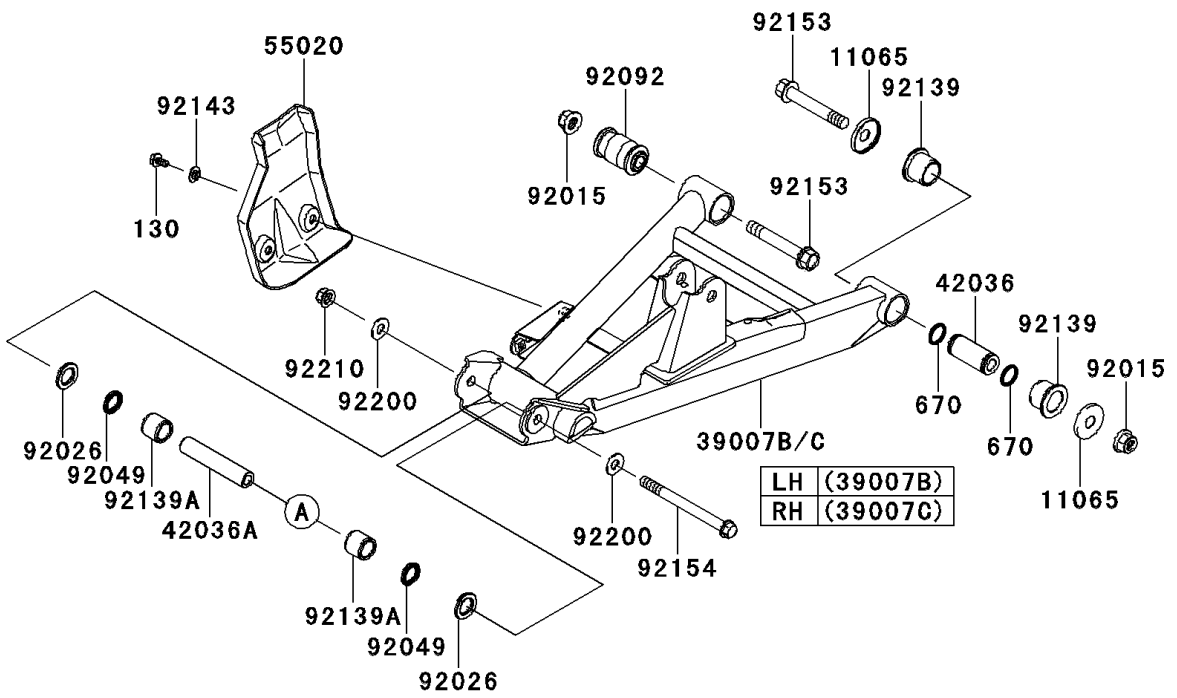

2013 Teryx4™ 750 4x4 EPS LE PARTS DIAGRAM

Rear Suspension

F2153

2013 Teryx4™ 750 4x4 EPS LE PARTS LIST

Rear Suspension

ITEM NAME	PART NUMBER	QUANTITY
-----------	-------------	----------