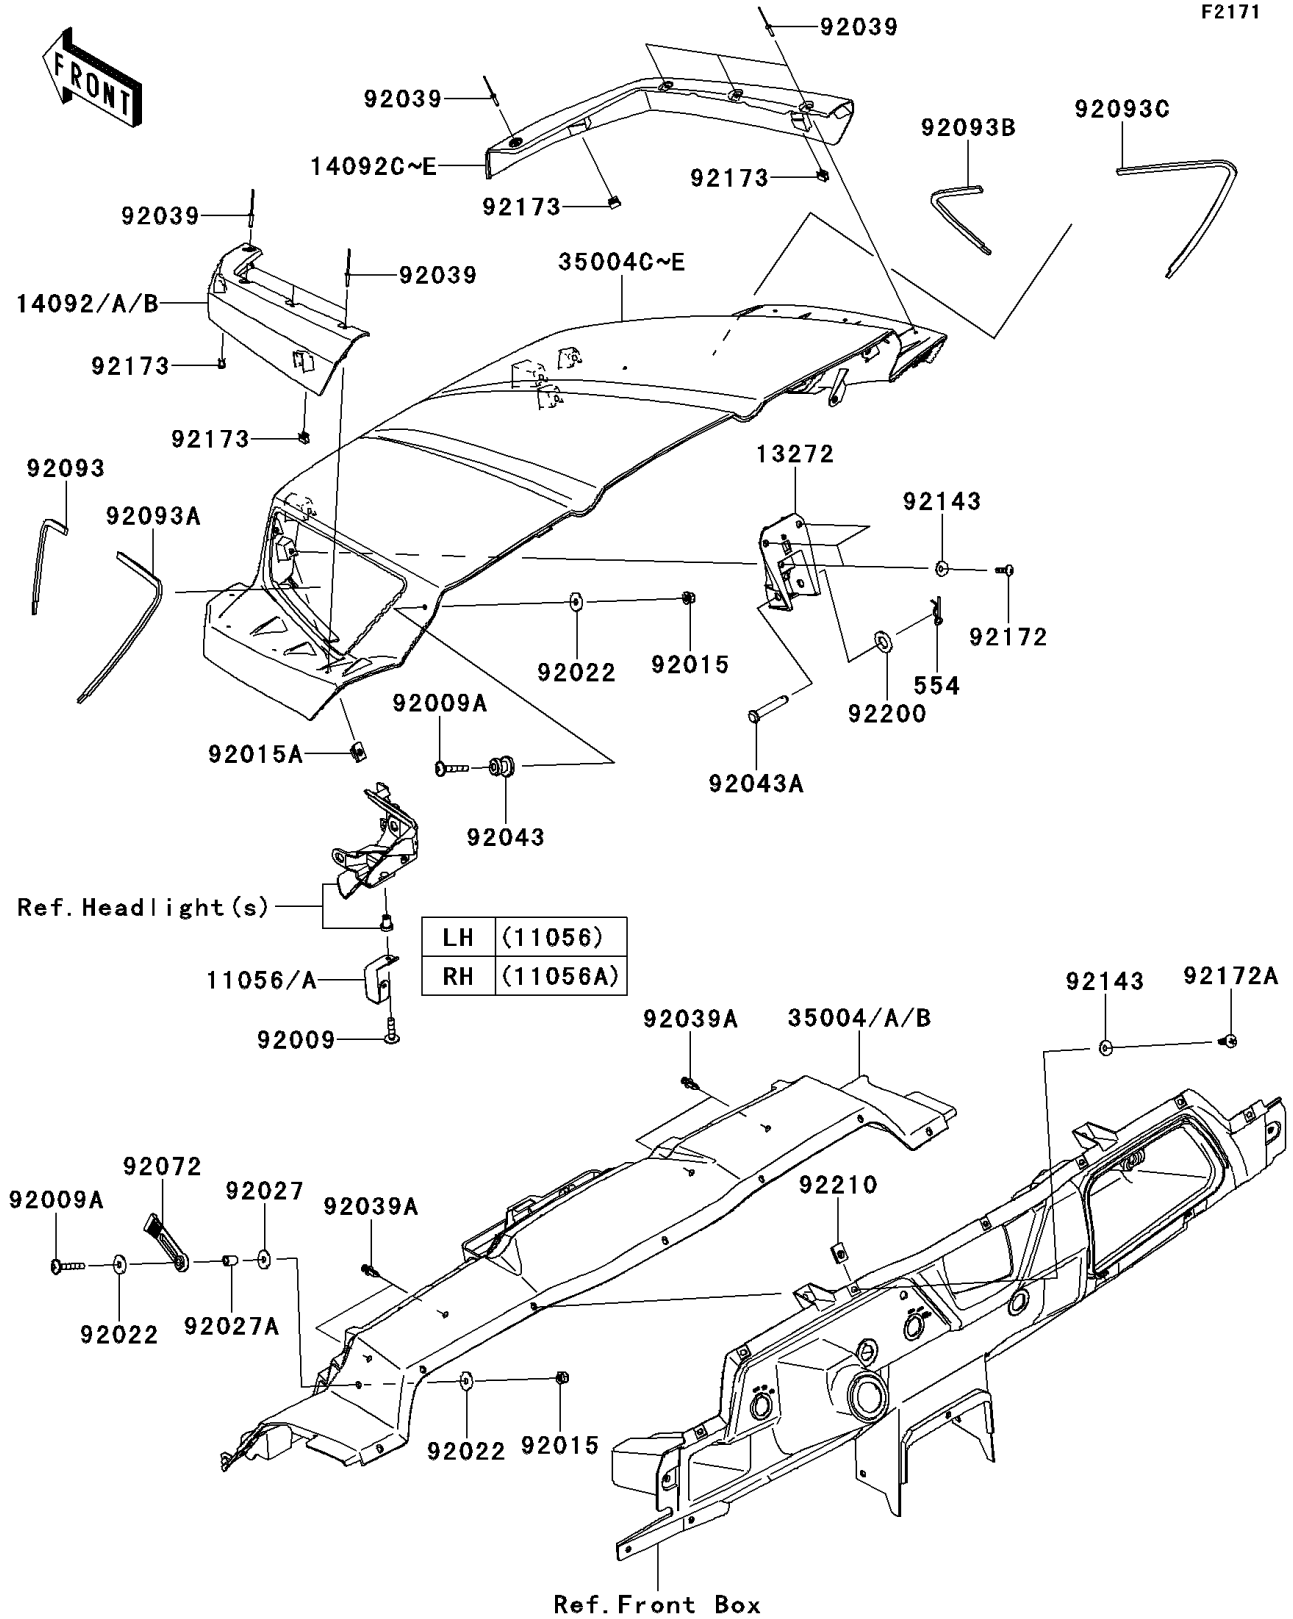

# 2013 Teryx4™ 750 4x4 EPS LE PARTS DIAGRAM

Front Fender(s)

## 2013 Teryx4™ 750 4x4 EPS LE PARTS LIST

### Front Fender(s)

ITEM NAME	PART NUMBER	QUANTITY
BRACKET,LH (Ref # 11056)	11056-0129	1
BRACKET,RH (Ref # 11056A)	11056-0130	1
PLATE (Ref # 13272)	13272-0871	2
COVER,OVER FENDER,LH,S.YELLOW (Ref # 14092A)	14092-0746-40E	1
COVER,OVER FENDER,LH,F.RED (Ref # 14092B)	14092-0746-6L	1
COVER,OVER FENDER,RH,S.YELLOW (Ref # 14092D)	14092-0756-40E	1
COVER,OVER FENDER,RH,F.RED (Ref # 14092E)	14092-0756-6L	1
FENDER-FRONT,RR,S.YELLOW (Ref # 35004A)	35004-0303-40E	1
FENDER-FRONT,RR,F.RED (Ref # 35004B)	35004-0303-6L	1
FENDER-FRONT,FR,S.YELLOW (Ref # 35004D)	35004-0308-40E	1
FENDER-FRONT,FR,F.RED (Ref # 35004E)	35004-0308-6L	1
PIN-SNAP,12MM (Ref # 554)	554DA1200	2
SCREW,6X25 (Ref # 92009)	92009-1465	2
SCREW,6X35 (Ref # 92009A)	92009-1672	4
NUT,LOCK,FLANGED,6MM (Ref # 92015)	92015-1339	4
NUT,5MM (Ref # 92015A)	92015-1627	6
WASHER,6.5X20X1.6,WHITE (Ref # 92022)	92022-193	6
COLLAR,L=5.1 (Ref # 92027)	92027-1260	2
COLLAR,6.8X10X12 (Ref # 92027A)	92027-162	2
RIVET,4.9X19.8 (Ref # 92039)	92039-0704	8
RIVET (Ref # 92039A)	92039-1229	4
PIN (Ref # 92043)	92043-0197	2
PIN,12.4X72.4 (Ref # 92043A)	92043-0716	2
BAND (Ref # 92072)	92072-0144	2
SEAL,FR,LH (Ref # 92093)	92093-0168	1
SEAL,RR,LH (Ref # 92093A)	92093-0169	1
SEAL,FR,RH (Ref # 92093B)	92093-0170	1
SEAL,RR,RH (Ref # 92093C)	92093-0171	1
COLLAR (Ref # 92143)	92143-1087	13

## 2013 Teryx4™ 750 4x4 EPS LE PARTS LIST

Front Fender(s)

ITEM NAME	PART NUMBER	QUANTITY
SCREW,5X16 (Ref # 92172)	92172-0322	6
SCREW,TAPPING,6X20 (Ref # 92172A)	92172-0488	7
CLAMP (Ref # 92173)	92173-0104	4
WASHER,13X24X2 (Ref # 92200)	92200-0451	2
NUT,LEAF SPRING,6MM (Ref # 92210)	92210-0624	7