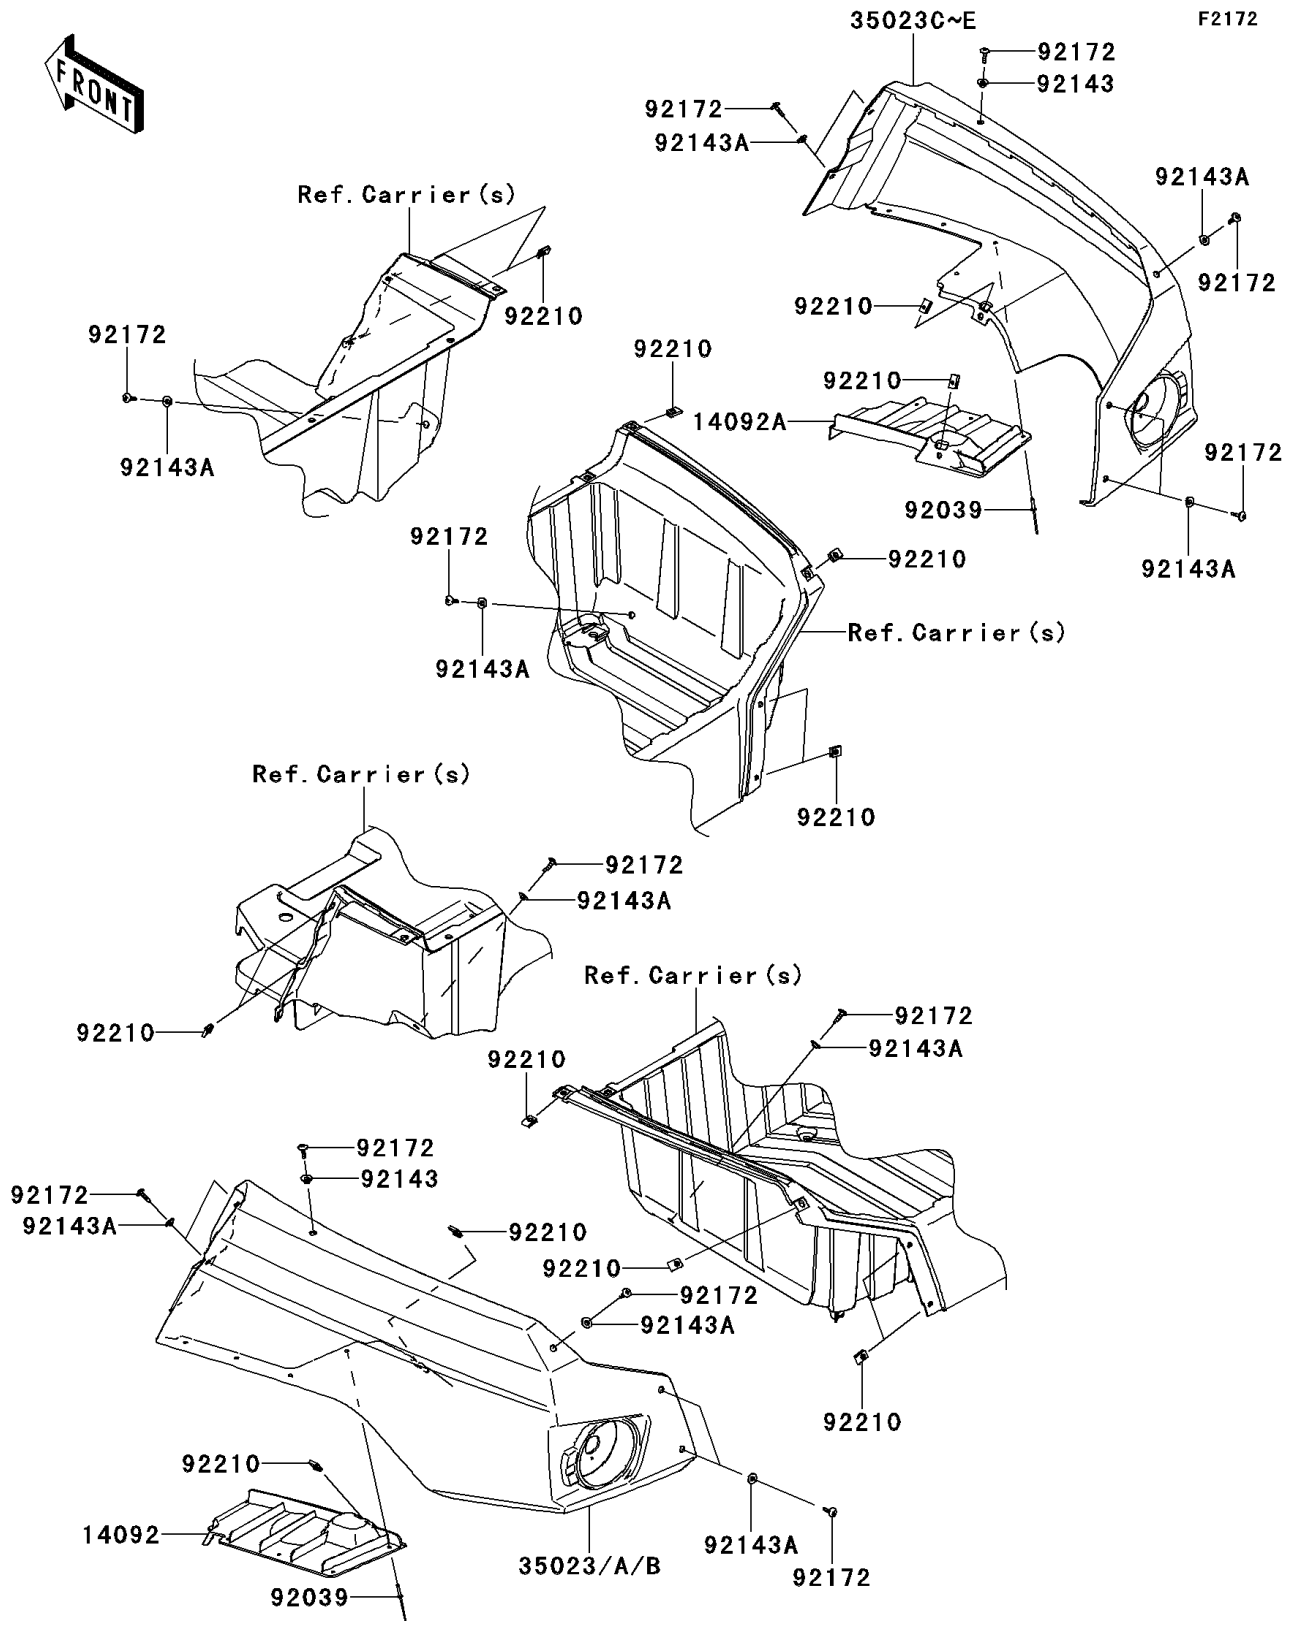

# 2013 Teryx4™ 750 4x4 EPS LE PARTS DIAGRAM

Rear Fender(s)

## 2013 Teryx4™ 750 4x4 EPS LE PARTS LIST

### Rear Fender(s)

ITEM NAME	PART NUMBER	QUANTITY
COVER,INNER,LH (Ref # 14092)	14092-0863	1
COVER,INNER,RH (Ref # 14092A)	14092-0864	1
FENDER-REAR,LH,S.YELLOW (Ref # 35023A)	35023-0307-40E	1
FENDER-REAR,LH,F.RED (Ref # 35023B)	35023-0307-6L	1
FENDER-REAR,RH,S.YELLOW (Ref # 35023D)	35023-0308-40E	1
FENDER-REAR,RH,F.RED (Ref # 35023E)	35023-0308-6L	1
RIVET,4.9X19.8 (Ref # 92039)	92039-0704	8
COLLAR (Ref # 92143)	92143-1057	2
COLLAR (Ref # 92143A)	92143-1087	14
SCREW,TAPPING,6X20 (Ref # 92172)	92172-0488	16
NUT,LEAF SPRING,6MM (Ref # 92210)	92210-0624	16