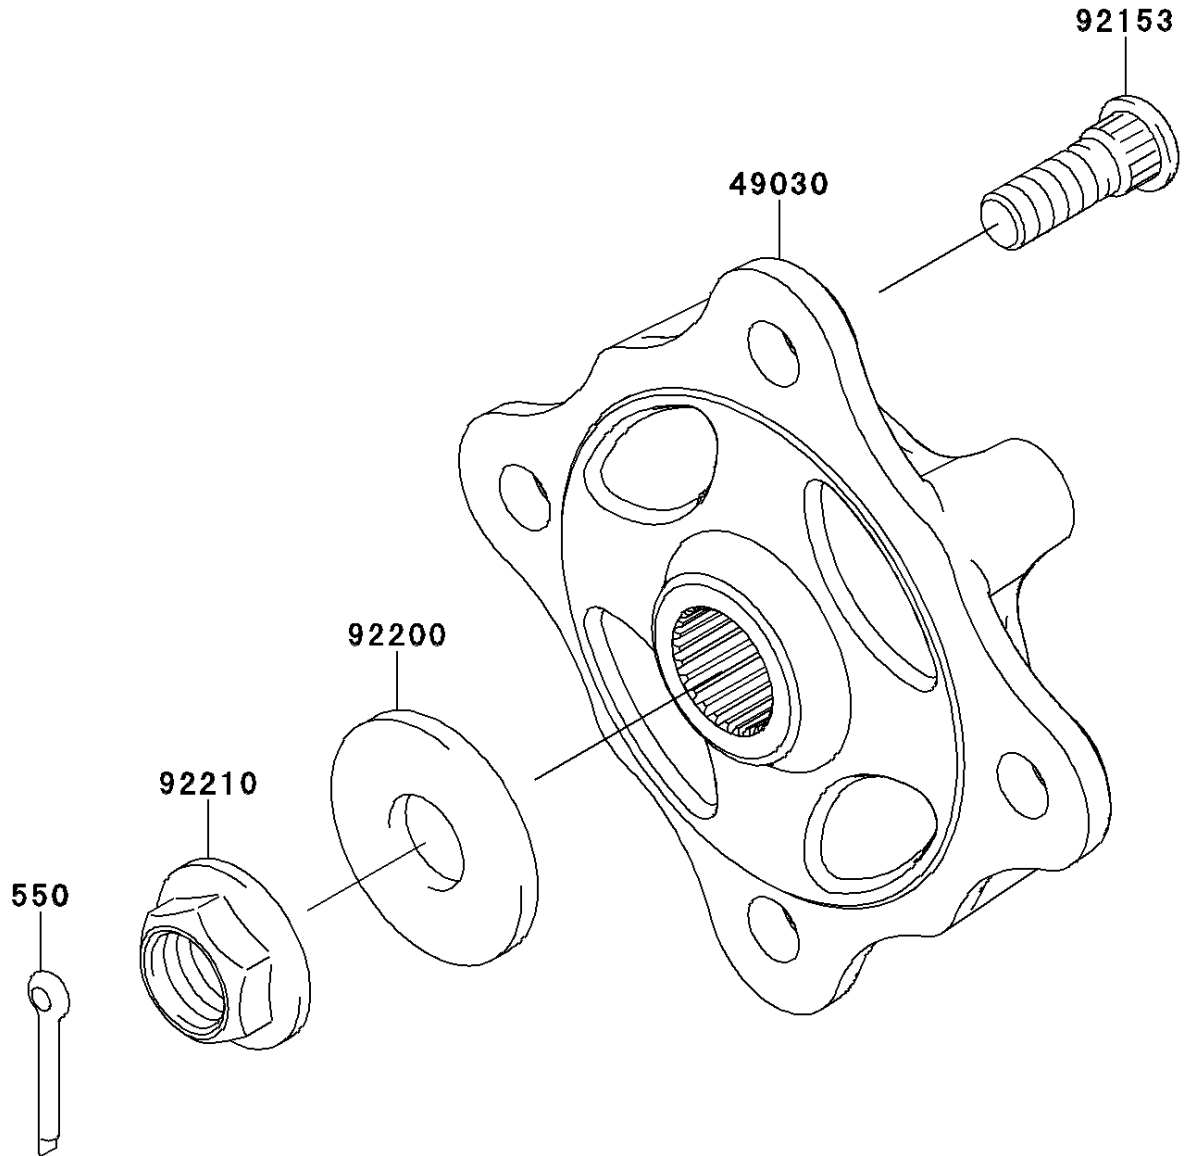

# 2012 TERYX4™ 750 4x4 EPS LE PARTS DIAGRAM

Front Hubs/Brakes

F2230

## 2012 TERYX4™ 750 4x4 EPS LE PARTS LIST

### Front Hubs/Brakes

ITEM NAME	PART NUMBER	QUANTITY
HUB,FR (Ref # 49030)	49030-0560	2
PIN-COTTER,4.0X30 (Ref # 550)	550AA4030	2
BOLT,12MM (Ref # 92153)	92153-1915	8
WASHER,20.3X52X4.5 (Ref # 92200)	92200-0130	2
NUT,FLANGED,20MM (Ref # 92210)	92210-2093	2