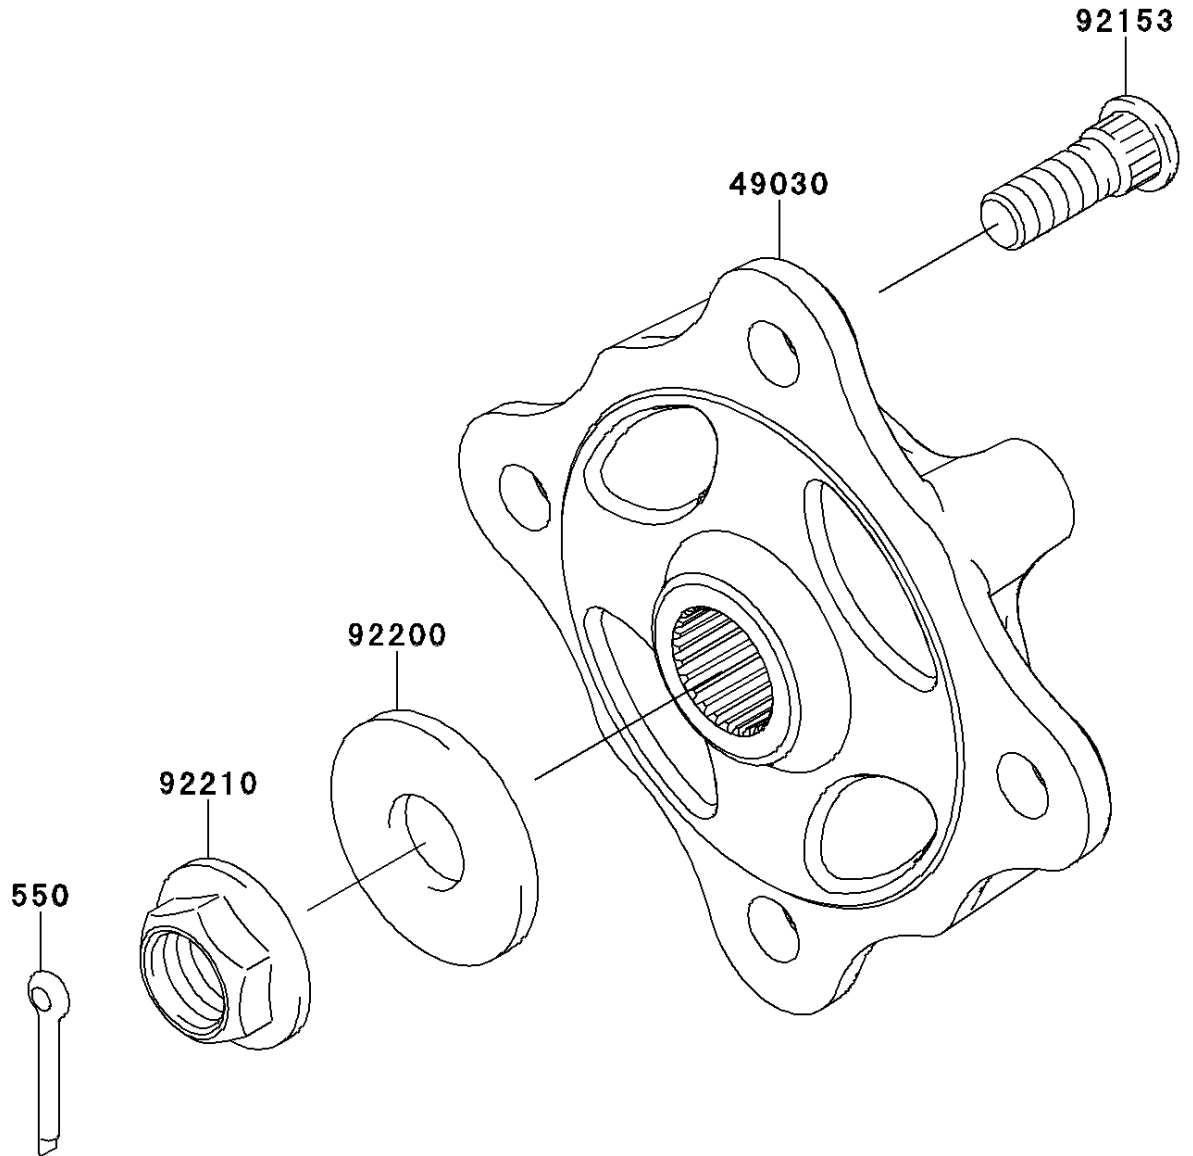

2013 Teryx4™ 750 4x4 EPS LE PARTS DIAGRAM

Front Hubs/Brakes

F2230

2013 Teryx4™ 750 4x4 EPS LE PARTS LIST

Front Hubs/Brakes

| ITEM NAME | PART NUMBER | QUANTITY |
|----------------------------------|-------------|----------|
| HUB,FR (Ref # 49030) | 49030-0560 | 2 |
| PIN-COTTER,4.0X30 (Ref # 550) | 550AA4030 | 2 |
| BOLT,12MM (Ref # 92153) | 92153-1915 | 8 |
| WASHER,20.3X52X4.5 (Ref # 92200) | 92200-0130 | 2 |
| NUT,FLANGED,20MM (Ref # 92210) | 92210-2093 | 2 |