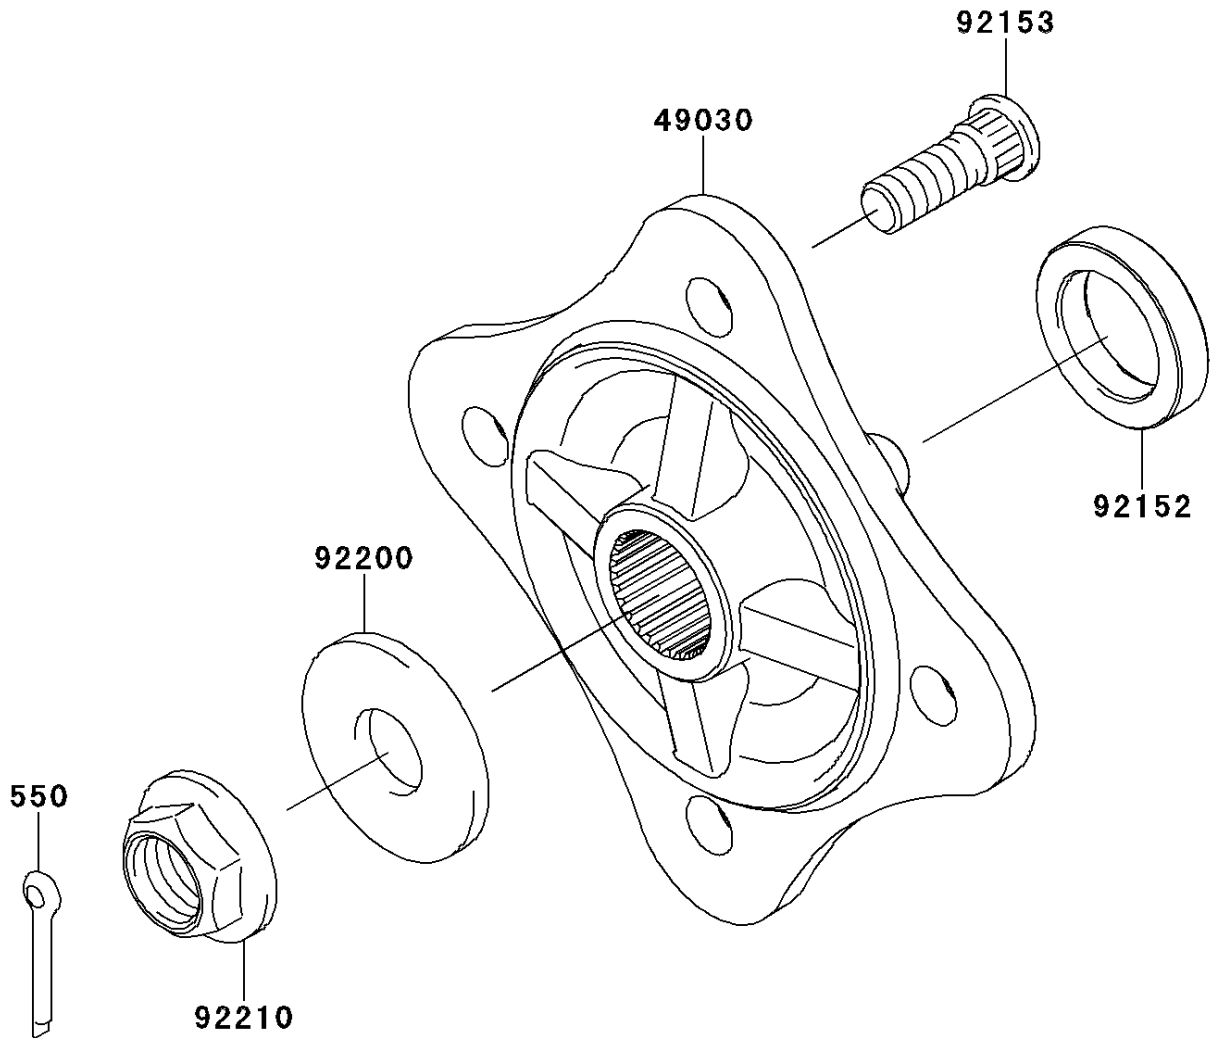

2013 Teryx4™ 750 4x4 EPS LE PARTS DIAGRAM

Rear Hubs/Brakes

F2240

2013 Teryx4™ 750 4x4 EPS LE PARTS LIST

Rear Hubs/Brakes

ITEM NAME	PART NUMBER	QUANTITY
HUB,RR (Ref # 49030)	49030-0561	2
PIN-COTTER,4.0X30 (Ref # 550)	550AA4030	2
COLLAR (Ref # 92152)	92152-1528	2
BOLT,12MM (Ref # 92153)	92153-1915	8
WASHER,20.3X52X4.5 (Ref # 92200)	92200-0130	2
NUT,FLANGED,20MM (Ref # 92210)	92210-2093	2